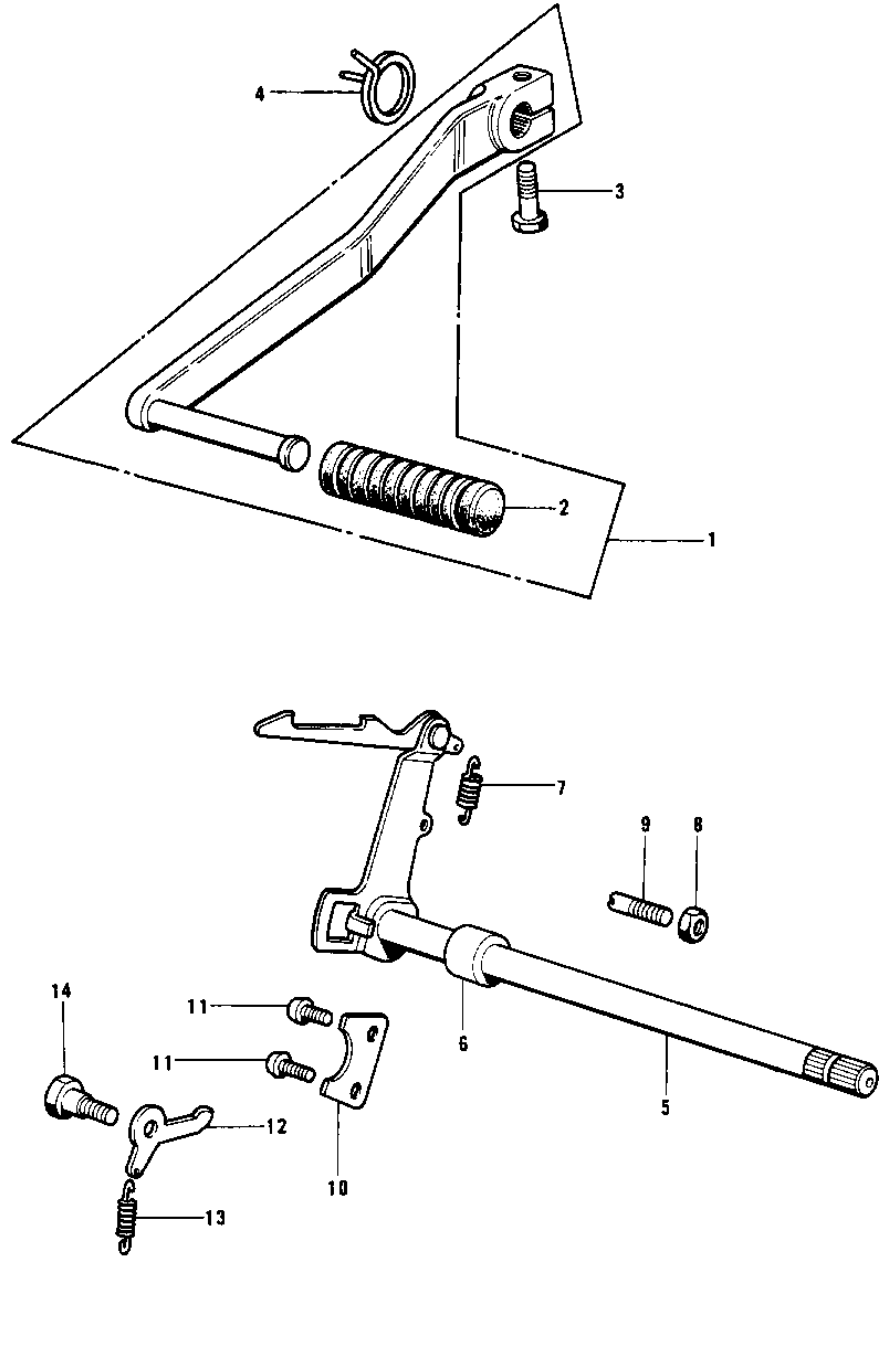

# 1972 G4TR-B PARTS DIAGRAM

GEAR CHANGE MECHANISM ('70-73)

# 1972 G4TR-B PARTS LIST

GEAR CHANGE MECHANISM ('70-'73)

ITEM NAME	PART NUMBER	QUANTITY
-----------	-------------	----------