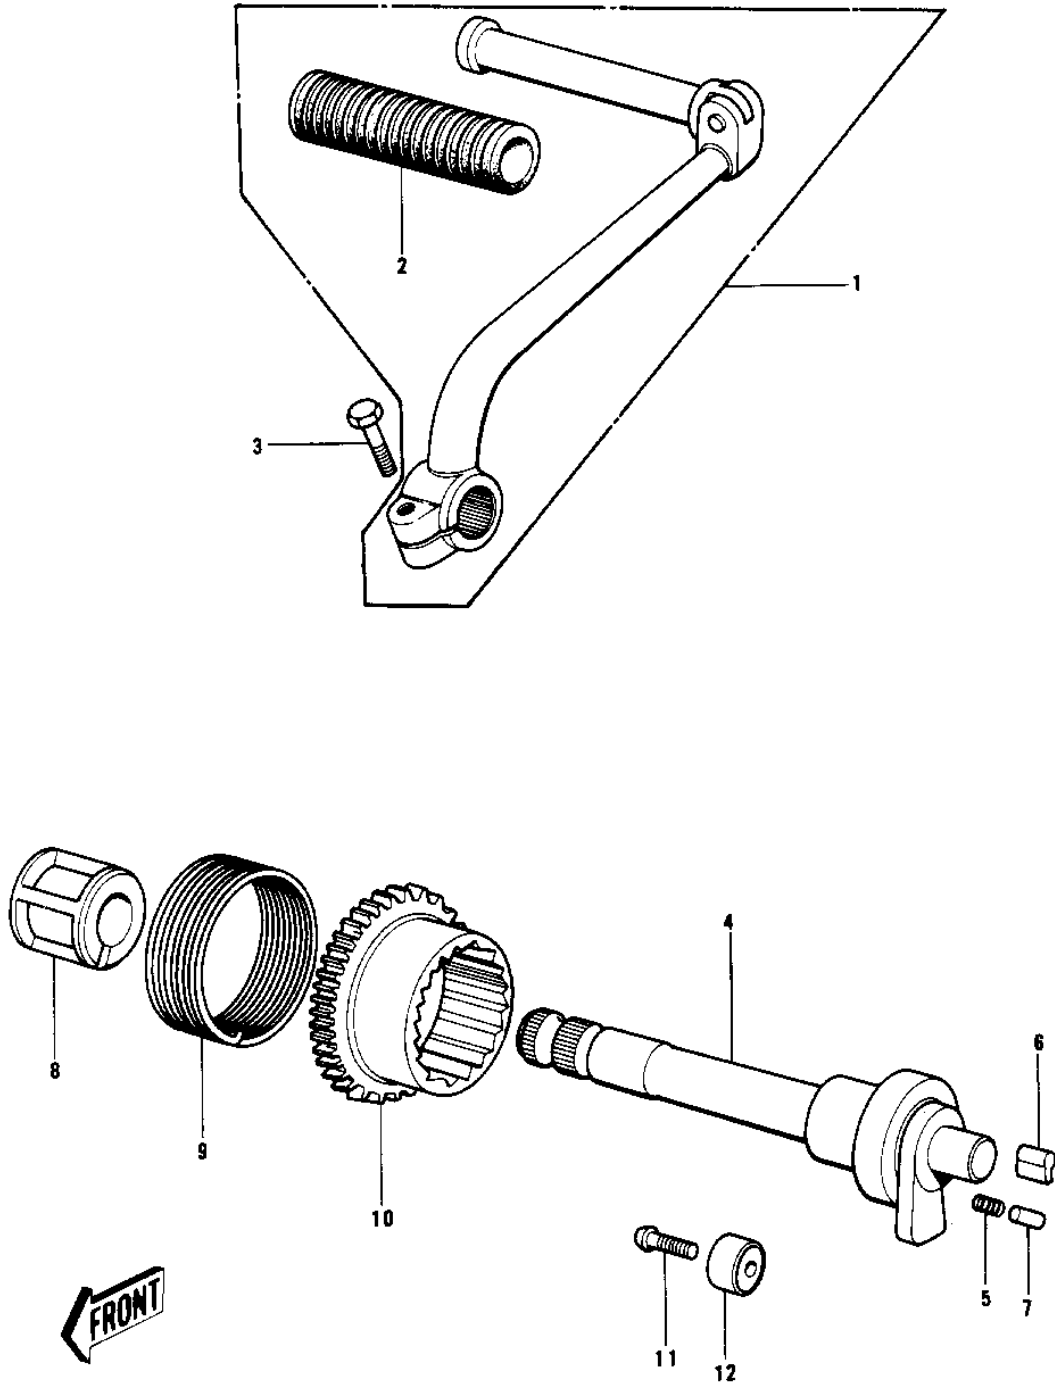

1970 Trail Boss PARTS DIAGRAM

KICKSTARTER MECHANISM (70-'73)

1970 Trail Boss PARTS LIST

KICKSTARTER MECHANISM ('70-'73)

ITEM NAME	PART NUMBER	QUANTITY
PEDAL,KICKSTARTER (Ref # 1)	13064-012	1
RUBBER KICK PEDAL (Ref # 2)	13063-002	1
BOLT-SMALL-UPSET 8X25 (Ref # 3)	115G0825	1
SHAFT-KICK (Ref # 4)	13066-1022	1
SHAFT-KICK (Ref # 4)	13066-1022	1
SHAFT-KICK (Ref # 4)	13066-1022	1
SPRING KICK PAWL (Ref # 5)	92081-014	1
PAWL KICKSTARTER (Ref # 6)	13069-005	1
P/N,KICKSTARTER PAWL (Ref # 7)	92043-013	1
P/N,KICKSTARTER PAWL (Ref # 7)	92043-013	X
GUIDE KICK SPRING (Ref # 8)	13070-003	1
SPRING KICKSTARTER (Ref # 9)	92083-004	1
GEAR KICKSTARTER (Ref # 10)	13068-007	1
SCREW CNTSNK HD 6X20 (Ref # 11)	221B0620	1
STOPPER KICKSTARTER (Ref # 12)	13072-003	1