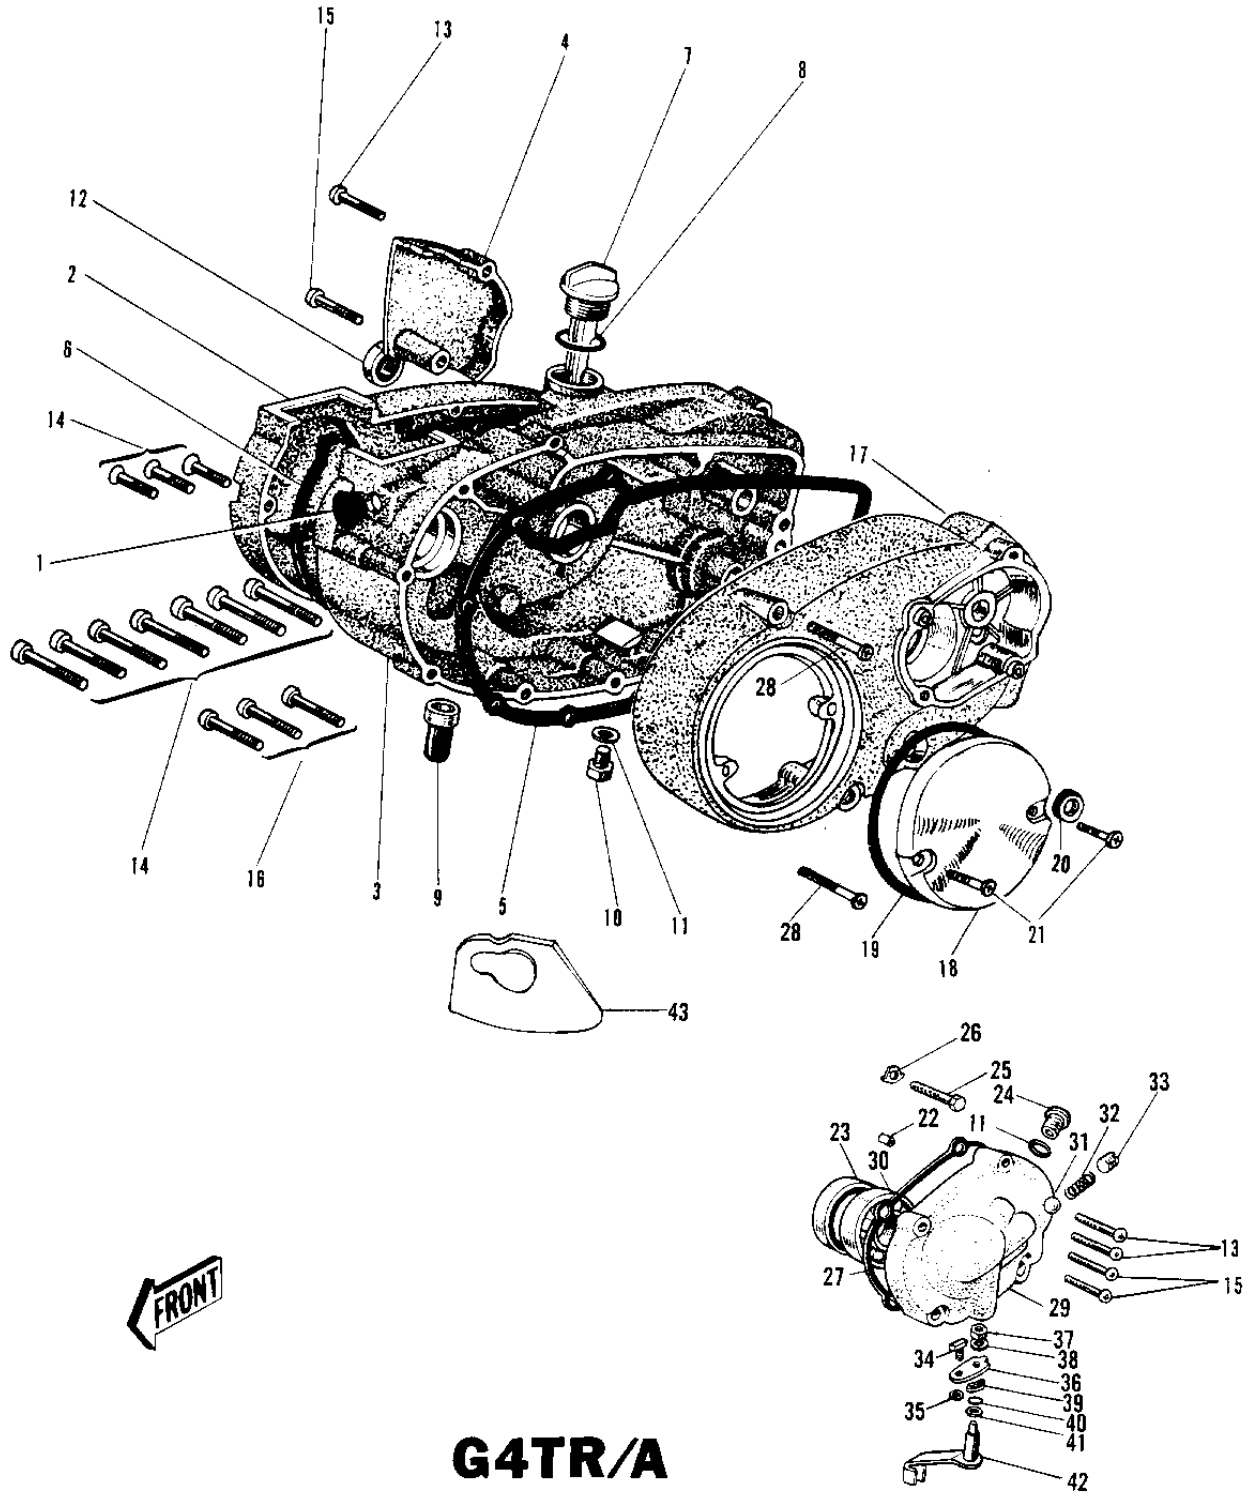

1970 Trail Boss PARTS DIAGRAM

ENGINE COVERS G4TR/A ('70-'73)

1970 Trail Boss PARTS LIST

ENGINE COVERS G4TR/A ('70-'73)

ITEM NAME	PART NUMBER	QUANTITY
CAP CARB MOUNT HOLE (Ref # 1)	14039-001	1
COVER CARBURETOR (Ref # 2)	14030-005	1
COVER R.H ENGINE (Ref # 3)	14032-049	1
COVER OIL PUMP (Ref # 4)	14030-006	1
GASKET,CLUTCH COVER (Ref # 5)	11060-1198	1
GASKET CARB COVER (Ref # 6)	14048-001	1
FILLER,OIL (Ref # 7)	16115-018	1
FILLER,OIL (Ref # 7)	16115-018	X
FILLER,OIL (Ref # 7)	16115-018	X
"O" RING,OIL FIL PLUG (Ref # 8)	92055-026	1
DRAIN FUEL (Ref # 9)	16116-002	1
PLUG OIL DRAIN (Ref # 10)	92067-001	1
GASKET CHECK VALVE (Ref # 11)	92065-058	1
OIL SEAL TB14257 (Ref # 12)	653B142507	1
SCREW PAN HEAD 6X25 (Ref # 13)	220B0625	3
SCREW PAN HEAD 6X30 (Ref # 14)	220B0630	10
SCREW PAN HEAD 6X35 (Ref # 15)	220B0635	3
SCREW PAN HEAD 6X45 (Ref # 16)	220B0645	3
COVER L.H ENGINE (Ref # 17)	14031-036	1
COVER-BRK POINT,CR (Ref # 18)	14027-007-79	1
GASKET BREAKER COVER (Ref # 19)	14050-002	1
SEAL-OIL (Ref # 20)	92049-1249	1
SCREW PAN HEAD 6X12 (Ref # 21)	220B0612	2
PIN,DOWEL,10X8.2X14 (Ref # 22)	92043-1037	2
OIL SEAL SC38556 (Ref # 23)	92050-012	1
PLUG OIL FILLER (Ref # 24)	16115-010	1
BOLT-UPSET (Ref # 25)	112G0645	1
WASHER LOCK 6MM (Ref # 26)	92024-019	1
GASKET LH ENG COV CAP (Ref # 27)	14051-001	1