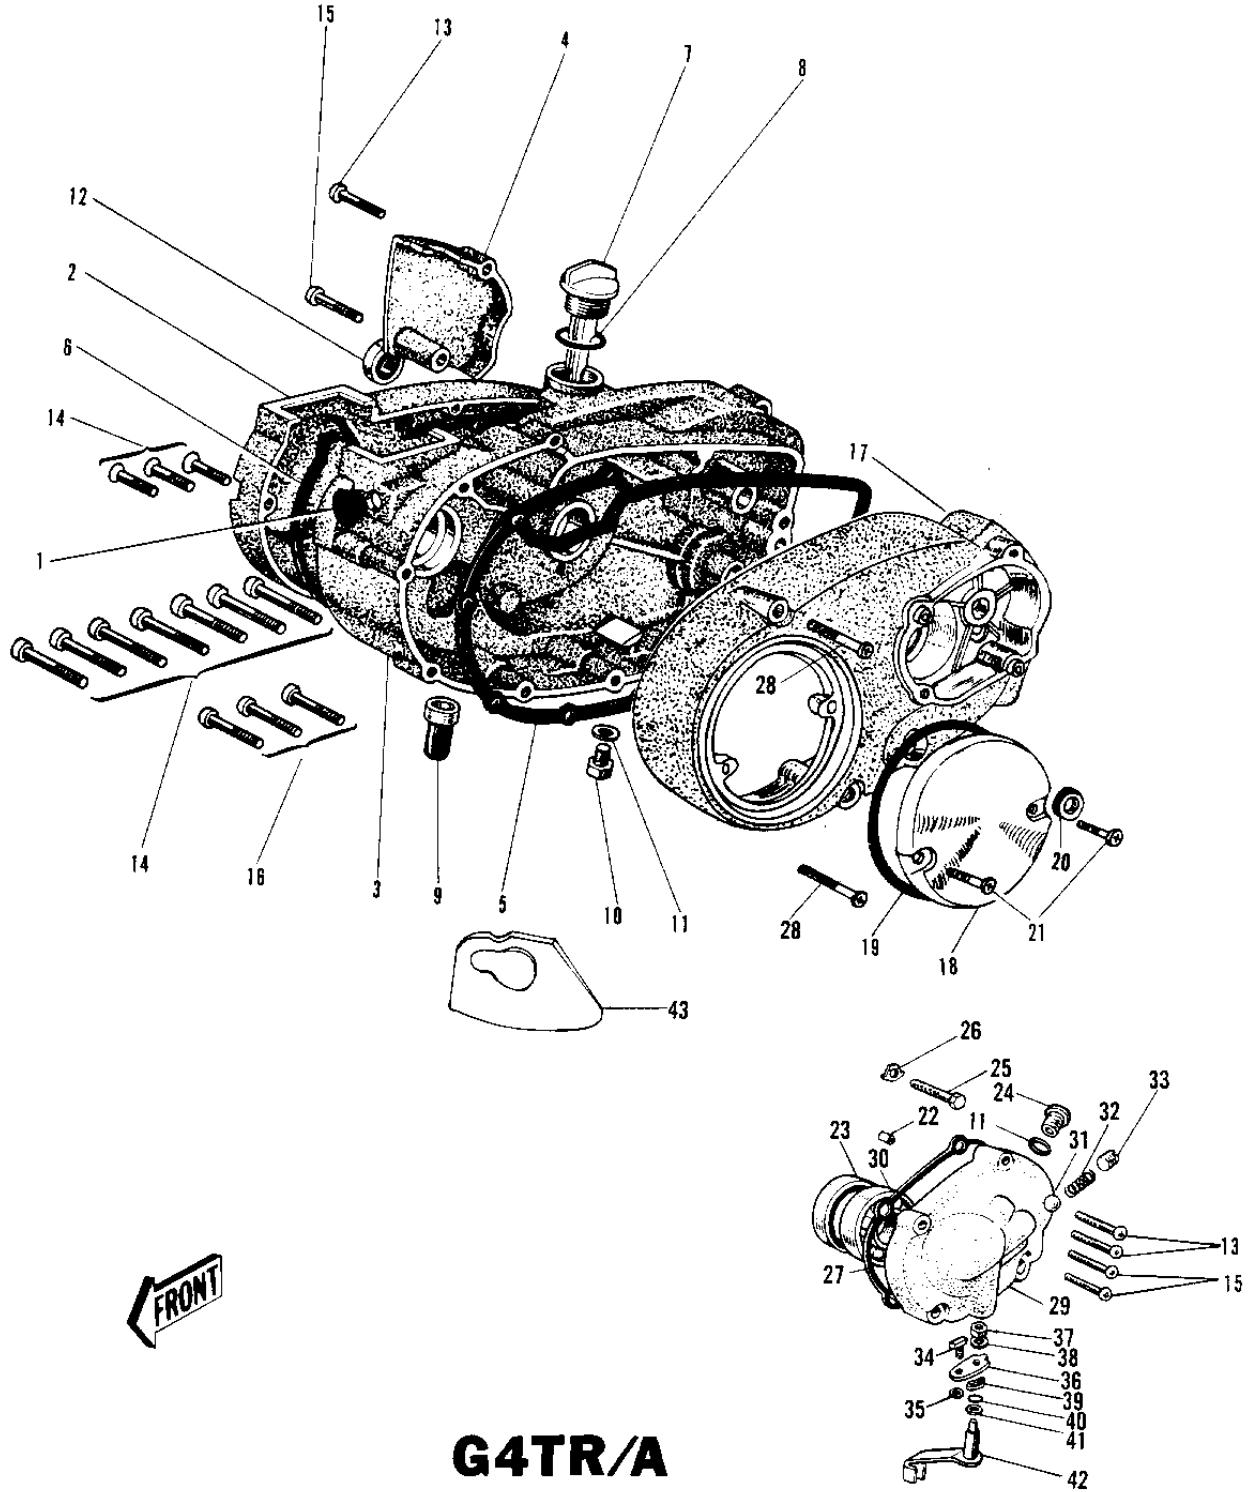

1971 G4TR-A PARTS DIAGRAM

ENGINE COVERS G4TR/A ('70-'73)

1971 G4TR-A PARTS LIST

ENGINE COVERS G4TR/A ('70-'73)

ITEM NAME	PART NUMBER	QUANTITY
CAP CARB MOUNT HOLE (Ref # 1)	14039-001	
COVER CARBURETOR (Ref # 2)	14030-005	
COVER R.H ENGINE (Ref # 3)	14032-049	
COVER OIL PUMP (Ref # 4)	14030-006	
GASKET,CLUTCH COVER (Ref # 5)	11060-1198	
GASKET CARB COVER (Ref # 6)	14048-001	
FILLER,OIL (Ref # 7)	16115-018	
FILLER,OIL (Ref # 7)	16115-018	
FILLER,OIL (Ref # 7)	16115-018	
"O" RING,OIL FIL PLUG (Ref # 8)	92055-026	
DRAIN FUEL (Ref # 9)	16116-002	
PLUG OIL DRAIN (Ref # 10)	92067-001	
GASKET CHECK VALVE (Ref # 11)	92065-058	
OIL SEAL TB14257 (Ref # 12)	653B142507	
SCREW PAN HEAD 6X25 (Ref # 13)	220B0625	
SCREW PAN HEAD 6X30 (Ref # 14)	220B0630	
SCREW PAN HEAD 6X35 (Ref # 15)	220B0635	
SCREW PAN HEAD 6X45 (Ref # 16)	220B0645	
COVER L.H ENGINE (Ref # 17)	14031-036	
COVER-BRK POINT,CR (Ref # 18)	14027-007-79	
GASKET BREAKER COVER (Ref # 19)	14050-002	
SEAL-OIL (Ref # 20)	92049-1249	
SCREW PAN HEAD 6X12 (Ref # 21)	220B0612	
PIN,DOWEL,10X8.2X14 (Ref # 22)	92043-1037	
OIL SEAL SC38556 (Ref # 23)	92050-012	
PLUG OIL FILLER (Ref # 24)	16115-010	
BOLT-UPSET (Ref # 25)	112G0645	
WASHER LOCK 6MM (Ref # 26)	92024-019	
GASKET LH ENG COV CAP (Ref # 27)	14051-001	