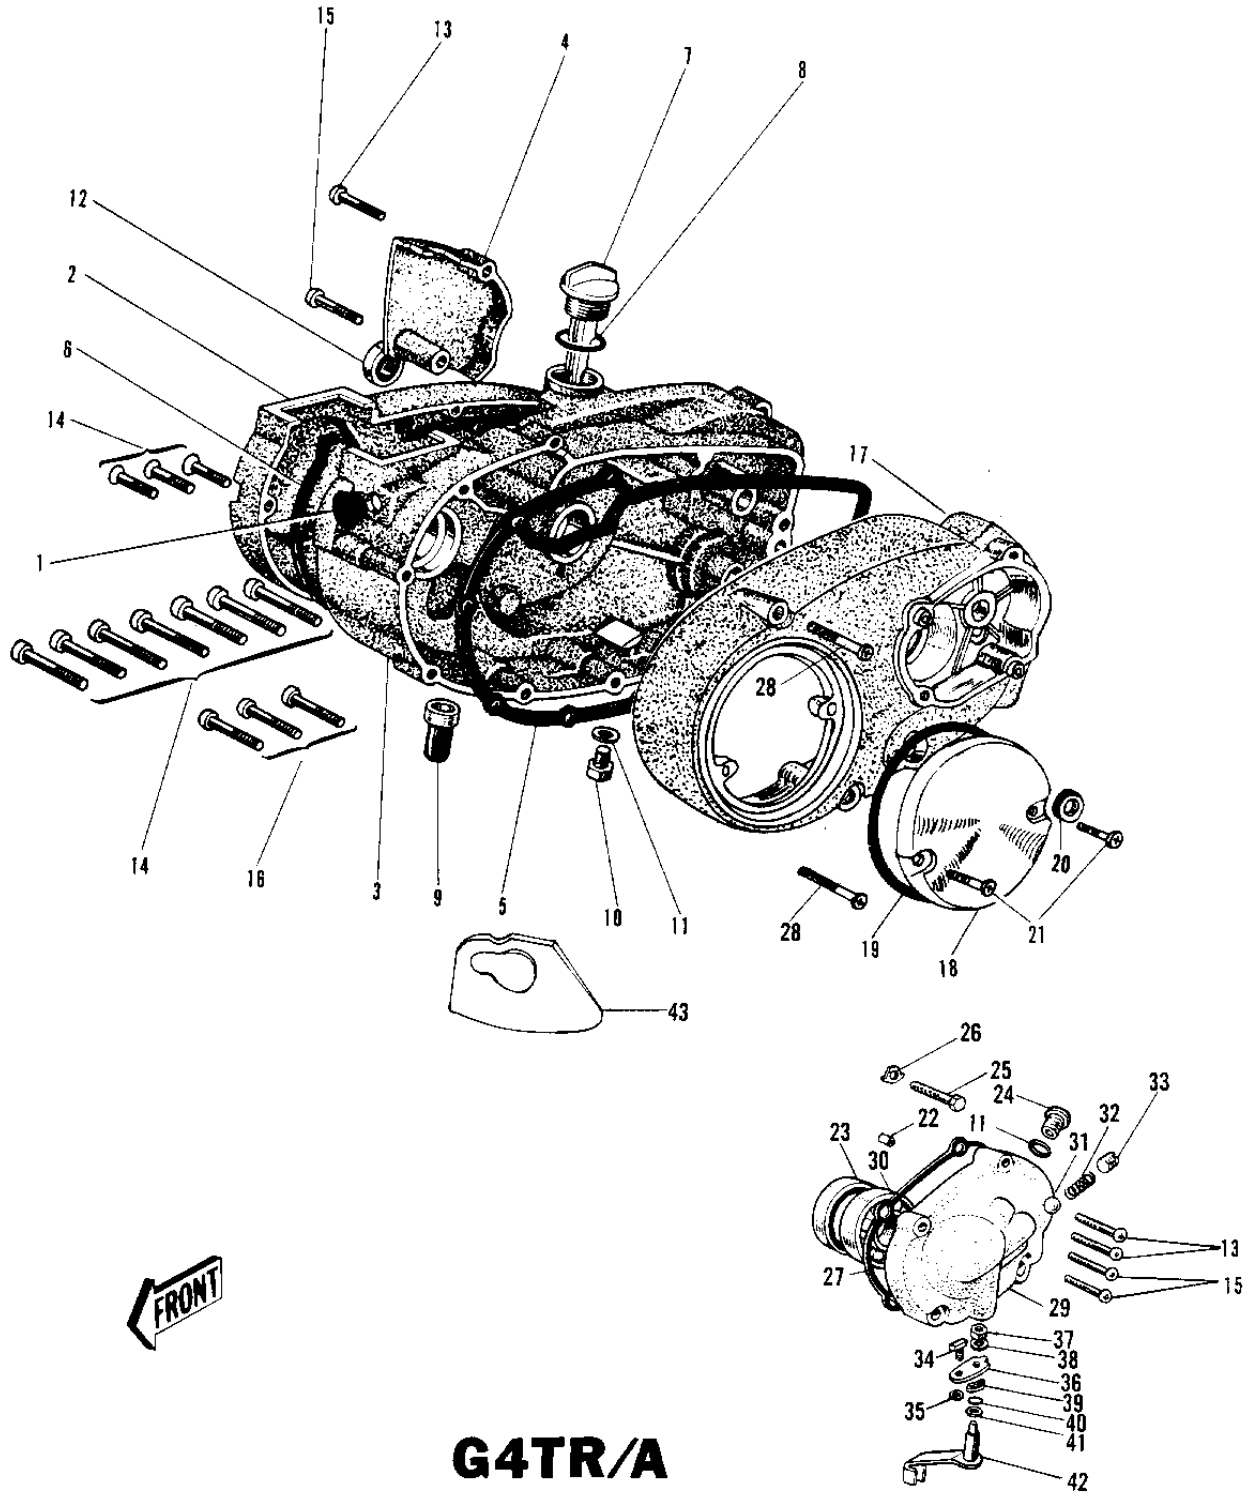

1972 G4TR-B PARTS DIAGRAM

ENGINE COVERS G4TR/A ('70-'73)

1972 G4TR-B PARTS LIST

ENGINE COVERS G4TR/A ('70-'73)

ITEM NAME	PART NUMBER	QUANTITY
CAP CARB MOUNT HOLE (Ref # 1)	14039-001	
COVER CARBURETOR (Ref # 2)	14030-005	
COVER R.H ENGINE (Ref # 3)	14032-049	
COVER OIL PUMP (Ref # 4)	14030-006	
GASKET,CLUTCH COVER (Ref # 5)	11060-1198	
GASKET CARB COVER (Ref # 6)	14048-001	
FILLER,OIL (Ref # 7)	16115-018	
FILLER,OIL (Ref # 7)	16115-018	
FILLER,OIL (Ref # 7)	16115-018	
"O" RING,OIL FIL PLUG (Ref # 8)	92055-026	
DRAIN FUEL (Ref # 9)	16116-002	
PLUG OIL DRAIN (Ref # 10)	92067-001	
GASKET CHECK VALVE (Ref # 11)	92065-058	
OIL SEAL TB14257 (Ref # 12)	653B142507	
SCREW PAN HEAD 6X25 (Ref # 13)	220B0625	
SCREW PAN HEAD 6X30 (Ref # 14)	220B0630	
SCREW PAN HEAD 6X35 (Ref # 15)	220B0635	
SCREW PAN HEAD 6X45 (Ref # 16)	220B0645	
COVER L.H ENGINE (Ref # 17)	14031-036	
COVER-BRK POINT,CR (Ref # 18)	14027-007-79	
GASKET BREAKER COVER (Ref # 19)	14050-002	
SEAL-OIL (Ref # 20)	92049-1249	
SCREW PAN HEAD 6X12 (Ref # 21)	220B0612	
PIN,DOWEL,10X8.2X14 (Ref # 22)	92043-1037	
OIL SEAL SC38556 (Ref # 23)	92050-012	
PLUG OIL FILLER (Ref # 24)	16115-010	
BOLT-UPSET (Ref # 25)	112G0645	
WASHER LOCK 6MM (Ref # 26)	92024-019	
GASKET LH ENG COV CAP (Ref # 27)	14051-001	