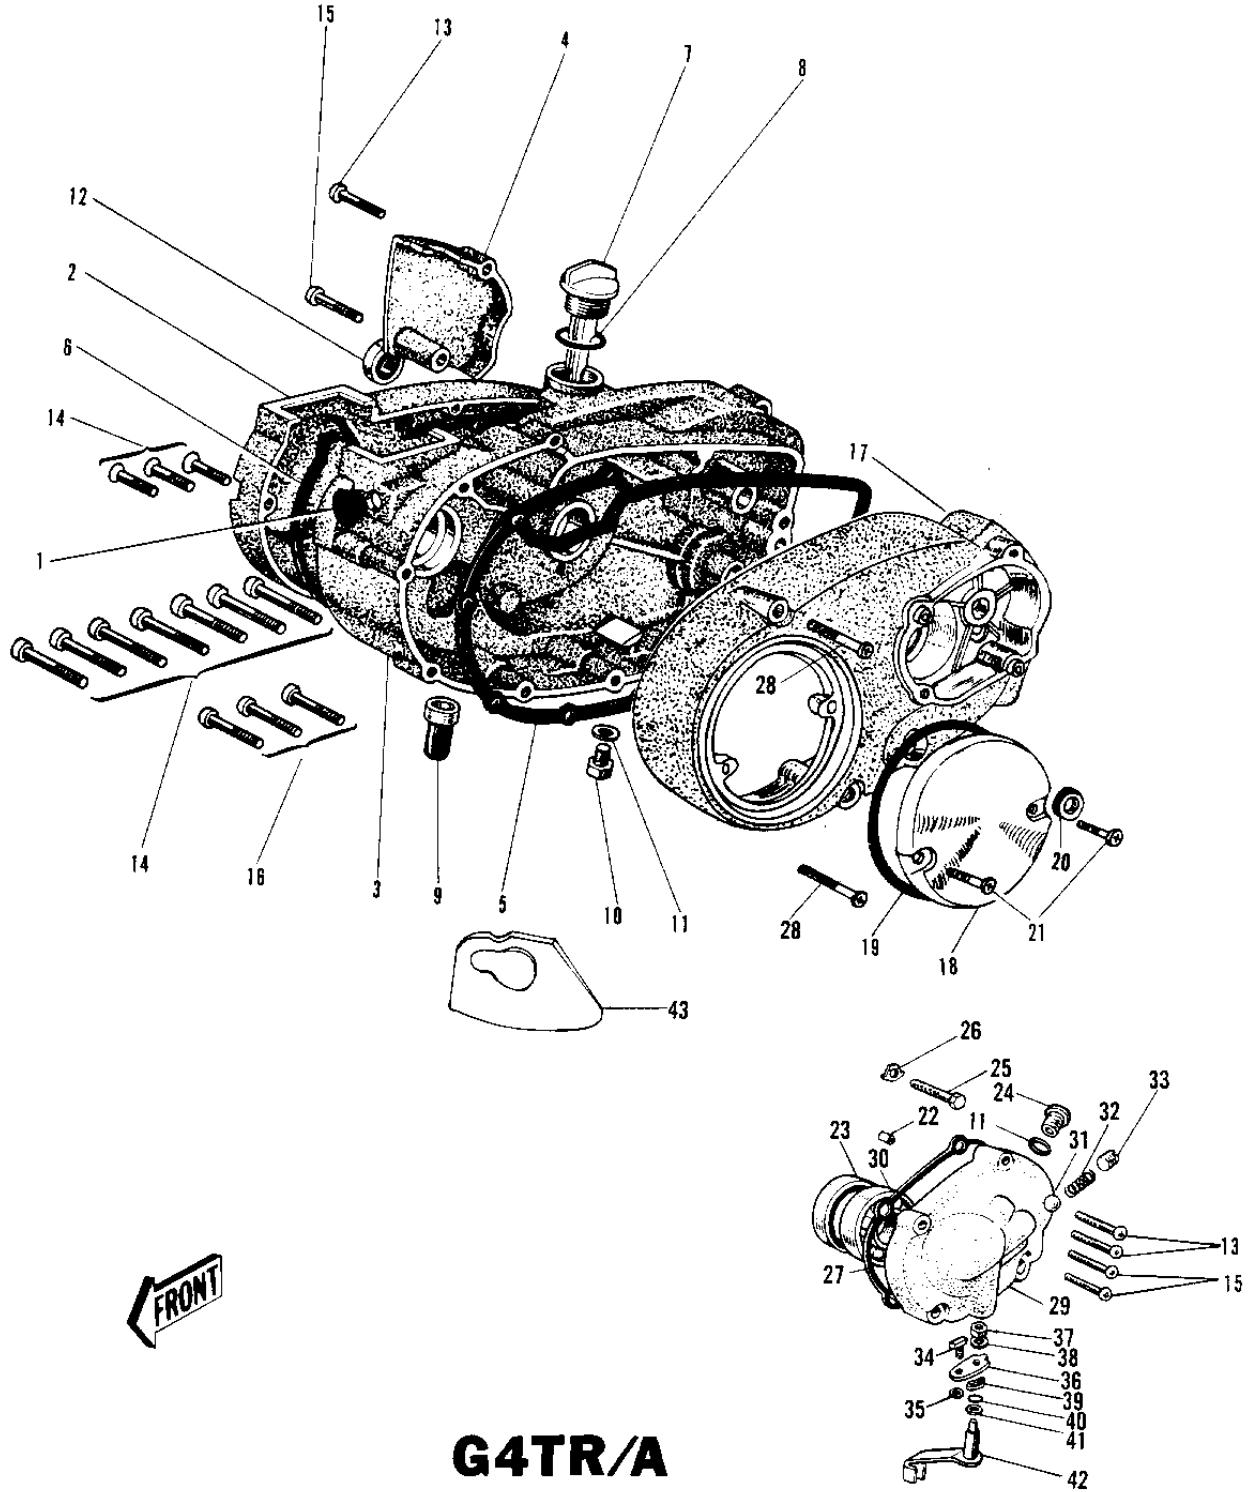

# 1973 G4TR-C PARTS DIAGRAM

ENGINE COVERS G4TR/A ('70-'73)

# 1973 G4TR-C PARTS LIST

## ENGINE COVERS G4TR/A ('70-'73)

ITEM NAME	PART NUMBER	QUANTITY
CAP CARB MOUNT HOLE (Ref # 1)	14039-001	
COVER CARBURETOR (Ref # 2)	14030-005	
COVER R.H ENGINE (Ref # 3)	14032-049	
COVER OIL PUMP (Ref # 4)	14030-006	
GASKET,CLUTCH COVER (Ref # 5)	11060-1198	
GASKET CARB COVER (Ref # 6)	14048-001	
FILLER,OIL (Ref # 7)	16115-018	
FILLER,OIL (Ref # 7)	16115-018	
FILLER,OIL (Ref # 7)	16115-018	
"O" RING,OIL FIL PLUG (Ref # 8)	92055-026	
DRAIN FUEL (Ref # 9)	16116-002	
PLUG OIL DRAIN (Ref # 10)	92067-001	
GASKET CHECK VALVE (Ref # 11)	92065-058	
OIL SEAL TB14257 (Ref # 12)	653B142507	
SCREW PAN HEAD 6X25 (Ref # 13)	220B0625	
SCREW PAN HEAD 6X30 (Ref # 14)	220B0630	
SCREW PAN HEAD 6X35 (Ref # 15)	220B0635	
SCREW PAN HEAD 6X45 (Ref # 16)	220B0645	
COVER L.H ENGINE (Ref # 17)	14031-036	
COVER-BRK POINT,CR (Ref # 18)	14027-007-79	
GASKET BREAKER COVER (Ref # 19)	14050-002	
SEAL-OIL (Ref # 20)	92049-1249	
SCREW PAN HEAD 6X12 (Ref # 21)	220B0612	
PIN,DOWEL,10X8.2X14 (Ref # 22)	92043-1037	
OIL SEAL SC38556 (Ref # 23)	92050-012	
PLUG OIL FILLER (Ref # 24)	16115-010	
BOLT-UPSET (Ref # 25)	112G0645	
WASHER LOCK 6MM (Ref # 26)	92024-019	
GASKET LH ENG COV CAP (Ref # 27)	14051-001	