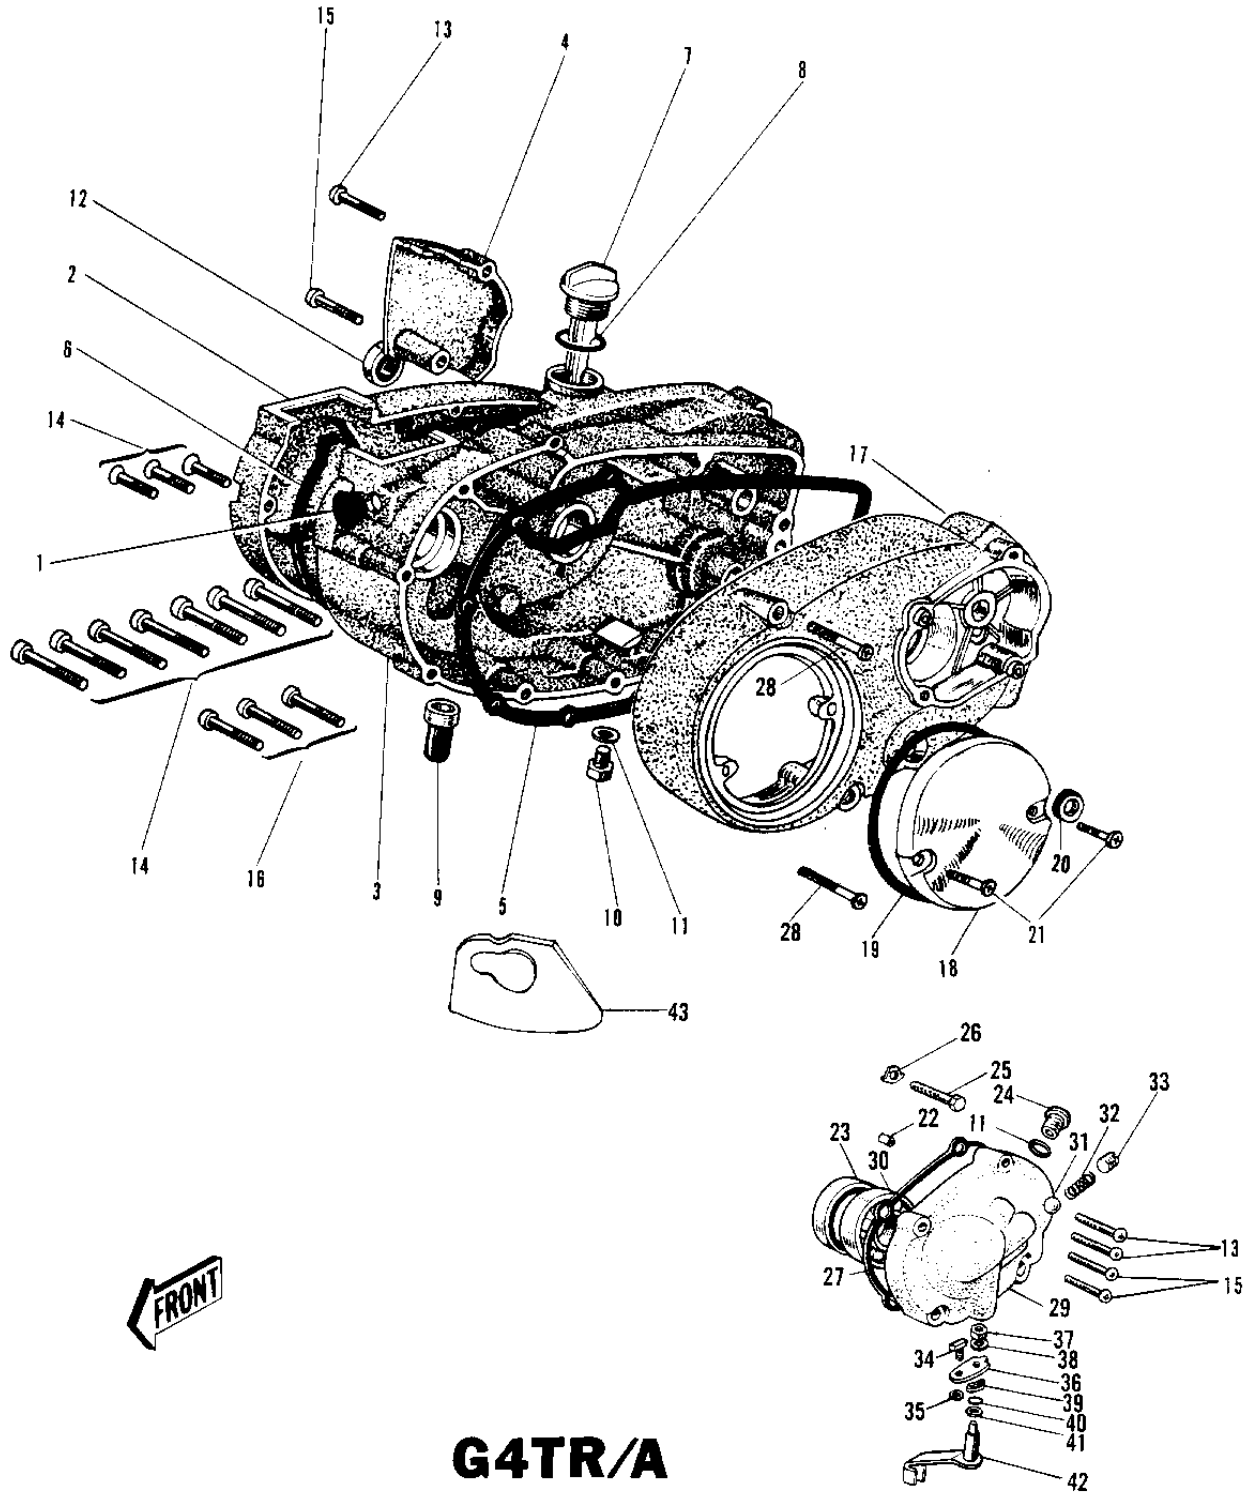

# 1974 G4TR-D PARTS DIAGRAM

ENGINE COVERS G4TR/A ('70-'73)

# 1974 G4TR-D PARTS LIST

## ENGINE COVERS G4TR/A ('70-'73)

ITEM NAME	PART NUMBER	QUANTITY
CAP CARB MOUNT HOLE (Ref # 1)	14039-001	
COVER CARBURETOR (Ref # 2)	14030-005	
COVER R.H ENGINE (Ref # 3)	14032-049	
COVER OIL PUMP (Ref # 4)	14030-006	
GASKET,CLUTCH COVER (Ref # 5)	11060-1198	
GASKET CARB COVER (Ref # 6)	14048-001	
FILLER,OIL (Ref # 7)	16115-018	
FILLER,OIL (Ref # 7)	16115-018	
FILLER,OIL (Ref # 7)	16115-018	
"O" RING,OIL FIL PLUG (Ref # 8)	92055-026	
DRAIN FUEL (Ref # 9)	16116-002	
PLUG OIL DRAIN (Ref # 10)	92067-001	
GASKET CHECK VALVE (Ref # 11)	92065-058	
OIL SEAL TB14257 (Ref # 12)	653B142507	
SCREW PAN HEAD 6X25 (Ref # 13)	220B0625	
SCREW PAN HEAD 6X30 (Ref # 14)	220B0630	
SCREW PAN HEAD 6X35 (Ref # 15)	220B0635	
SCREW PAN HEAD 6X45 (Ref # 16)	220B0645	
COVER L.H ENGINE (Ref # 17)	14031-036	
COVER-BRK POINT,CR (Ref # 18)	14027-007-79	
GASKET BREAKER COVER (Ref # 19)	14050-002	
SEAL-OIL (Ref # 20)	92049-1249	
SCREW PAN HEAD 6X12 (Ref # 21)	220B0612	
PIN,DOWEL,10X8.2X14 (Ref # 22)	92043-1037	
OIL SEAL SC38556 (Ref # 23)	92050-012	
PLUG OIL FILLER (Ref # 24)	16115-010	
BOLT-UPSET (Ref # 25)	112G0645	
WASHER LOCK 6MM (Ref # 26)	92024-019	
GASKET LH ENG COV CAP (Ref # 27)	14051-001	