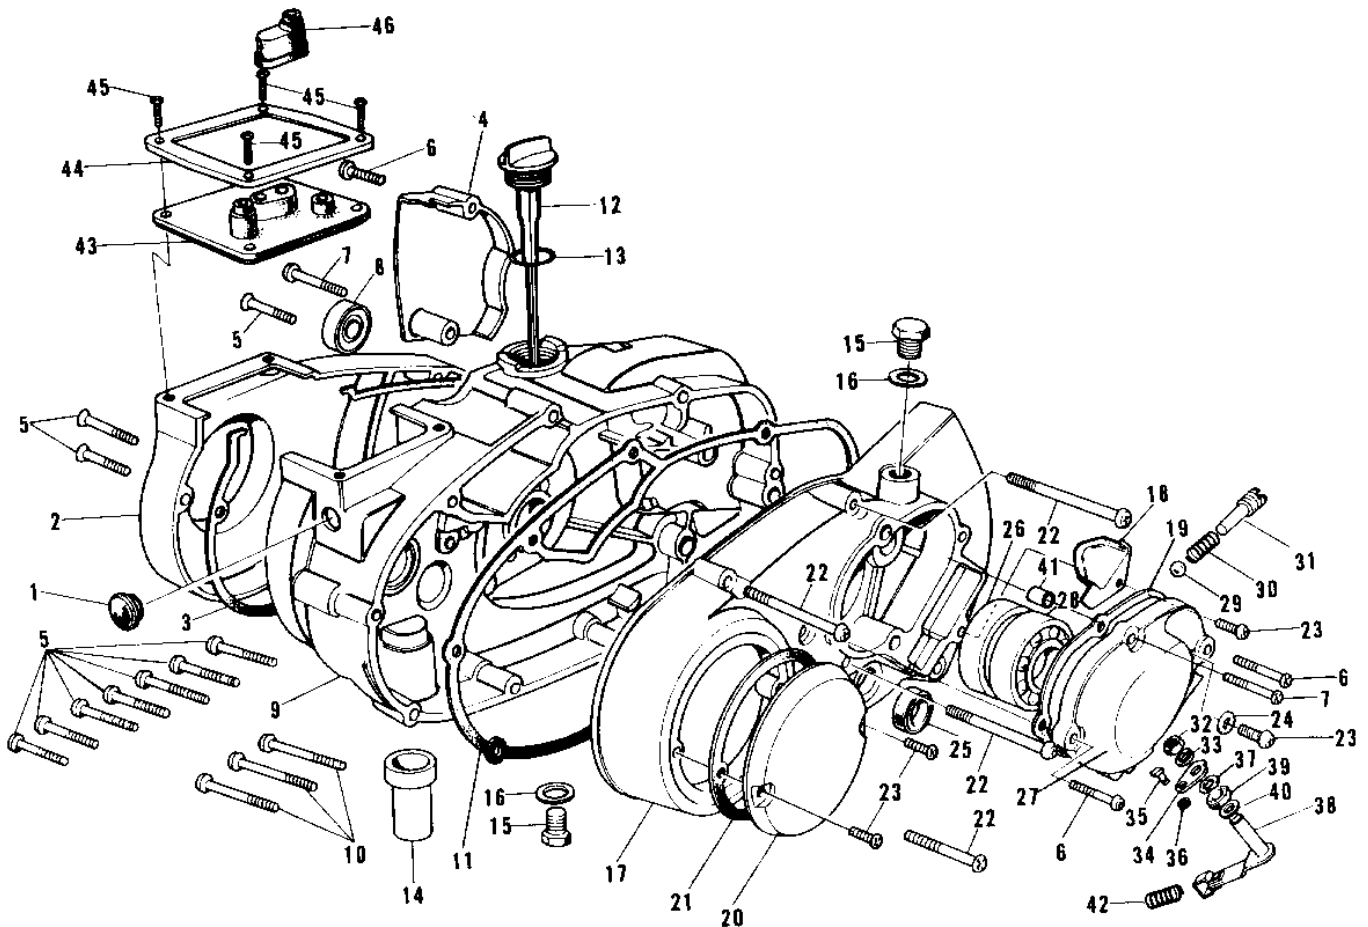

1970 Trail Boss PARTS DIAGRAM

ENGINE COVERS G4TR-B/C 1/2 (70-73)

G4TR-B/C

1970 Trail Boss PARTS LIST

ENGINE COVERS G4TR-B/C 1/2 ('70-'73)

ITEM NAME	PART NUMBER	QUANTITY
CAP CARB MOUNT HOLE (Ref # 1)	14039-001	1
COVER-CARBRETR,SILVER (Ref # 2)	14030-037-15	1
COVER-CARB,L.SILVER (Ref # 2)	14030-037-75	1
COVER-CARB,M.CLEAR (Ref # 2)	14030-037-36	1
COVER-CARBURETOR,BLK (Ref # 2)	14030-037-21	X
GASKET CARB COVER (Ref # 3)	14048-001	1
COVER OIL PUMP (Ref # 4)	14030-006	1
COVER OIL PUMP,F.BLK (Ref # 4)	14030-006-21	1
COVER-OIL PUMP SILVER (Ref # 4)	14030-006-75	X
SCREW PAN HEAD 6X30 (Ref # 5)	220B0630	10
SCREW PAN HEAD 6X25 (Ref # 6)	220B0625	3
SCREW PAN HEAD 6X35 (Ref # 7)	220B0635	3
OIL SEAL TB14257 (Ref # 8)	653B142507	1
COVER-R.H ENG,SILVER (Ref # 9)	14032-072-75	1
COVER-R.H ENGINE BLK (Ref # 9)	14032-072-21	1
SCREW PAN HEAD 6X45 (Ref # 10)	220B0645	3
GASKET,CLUTCH COVER (Ref # 11)	11060-1198	1
FILLER,OIL (Ref # 12)	16115-018	1
"O" RING,OIL FIL PLUG (Ref # 13)	92055-026	1
DRAIN FUEL (Ref # 14)	16116-002	1
PLUG OIL DRAIN (Ref # 15)	92067-001	2
GASKET CHECK VALVE (Ref # 16)	92065-058	2
COVER,L.H ENGINE,BUFF (Ref # 17)	14031-063-80	1
COVER,L.H ENGINE,BUFF (Ref # 17)	14031-063-80	X
COVER-L.H ENG,F.BLACK (Ref # 17)	14031-050-21	1
COVER,L.H ENG,BLACK (Ref # 17)	14031-063-21	X
CAP-L.H.ENGINE COVER (Ref # 18)	14036-004	1
GASKET-LH ENG COV CAP (Ref # 19)	14051-002	1
COVER-BRK POINT,CR (Ref # 20)	14027-007-79	1