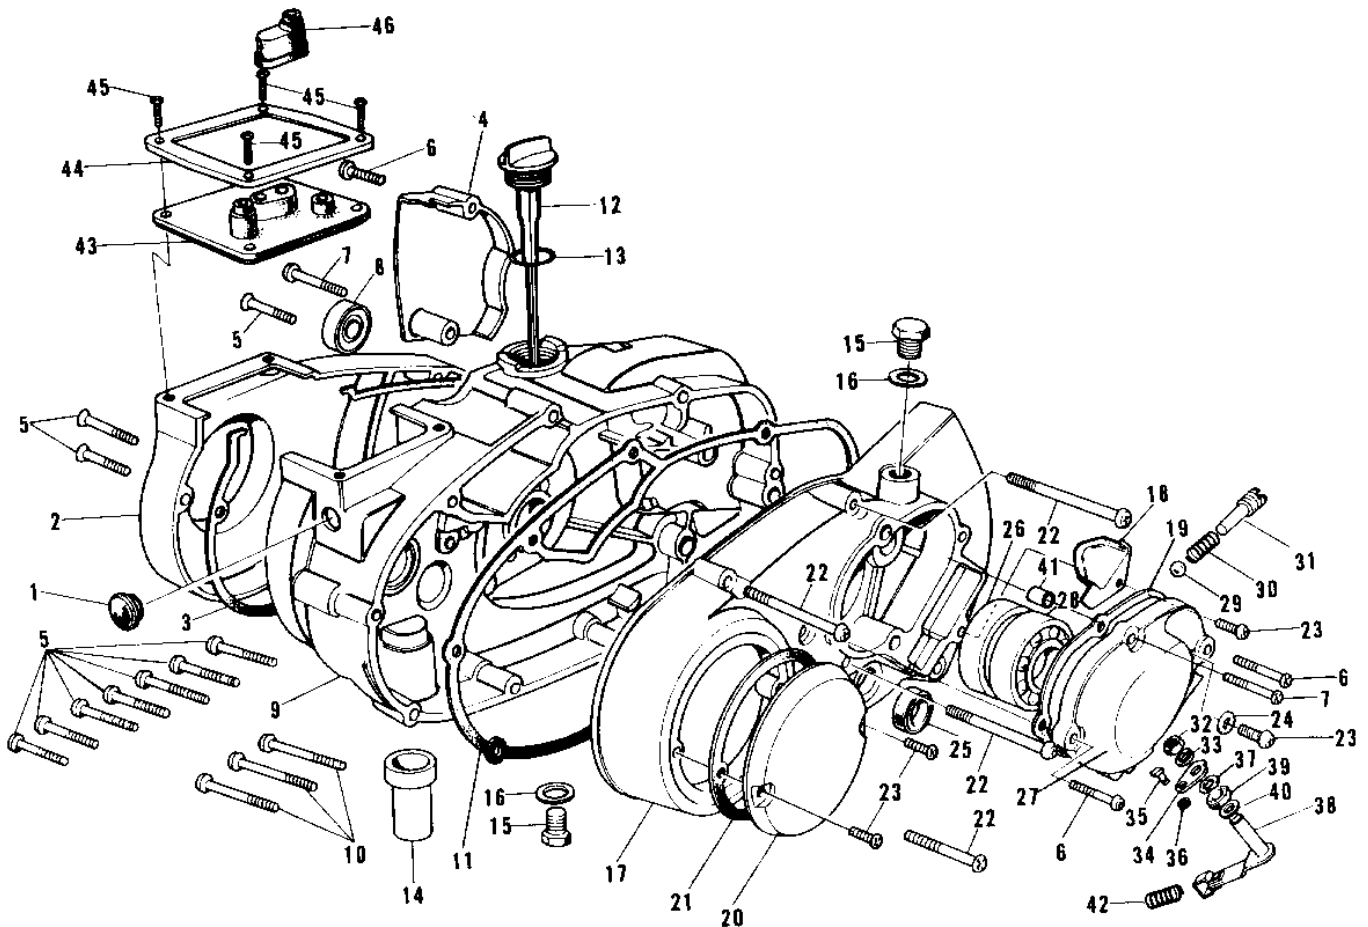

1971 G4TR-A PARTS DIAGRAM

ENGINE COVERS G4TR-B/C 1/2 (70-73)

G4TR-B/C