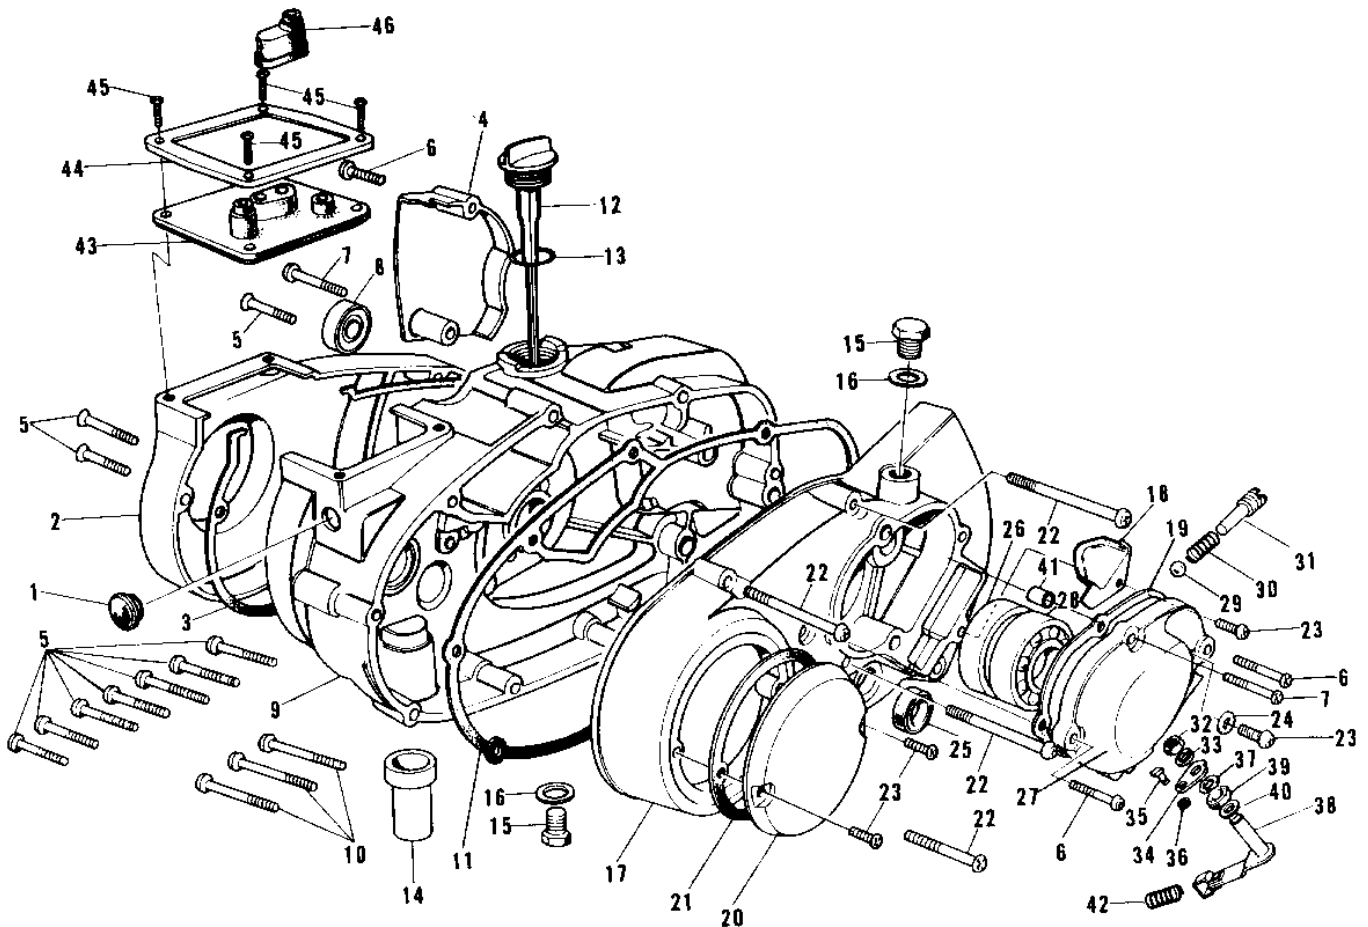

1972 G4TR-B PARTS DIAGRAM

ENGINE COVERS G4TR-B/C 1/2 (70-73)

G4TR-B/C