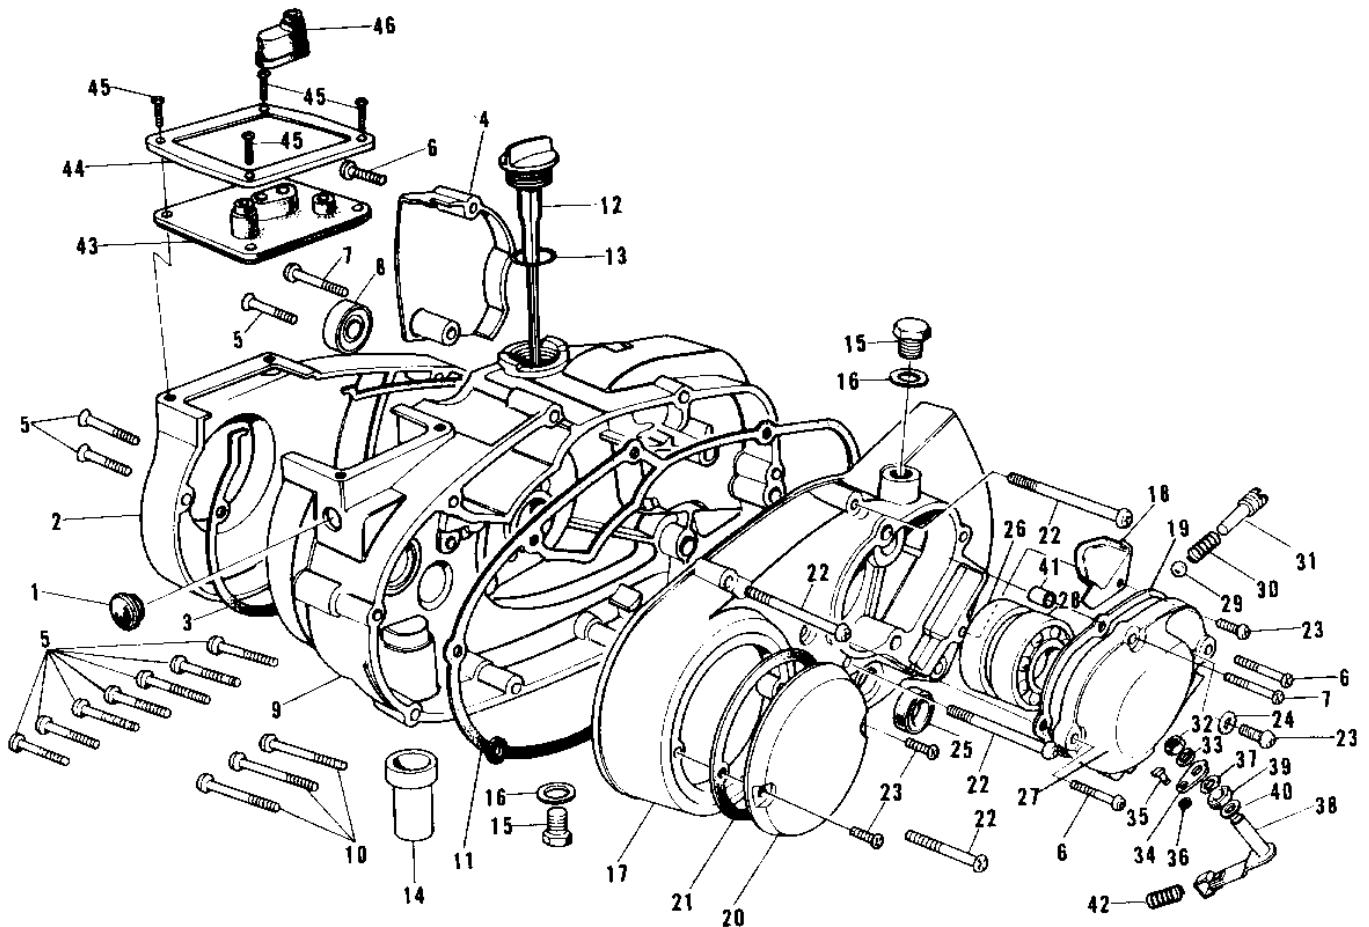

1973 G4TR-C PARTS DIAGRAM

ENGINE COVERS G4TR-B/C 1/2 (70-73)

FRONT

G4TR-B/C