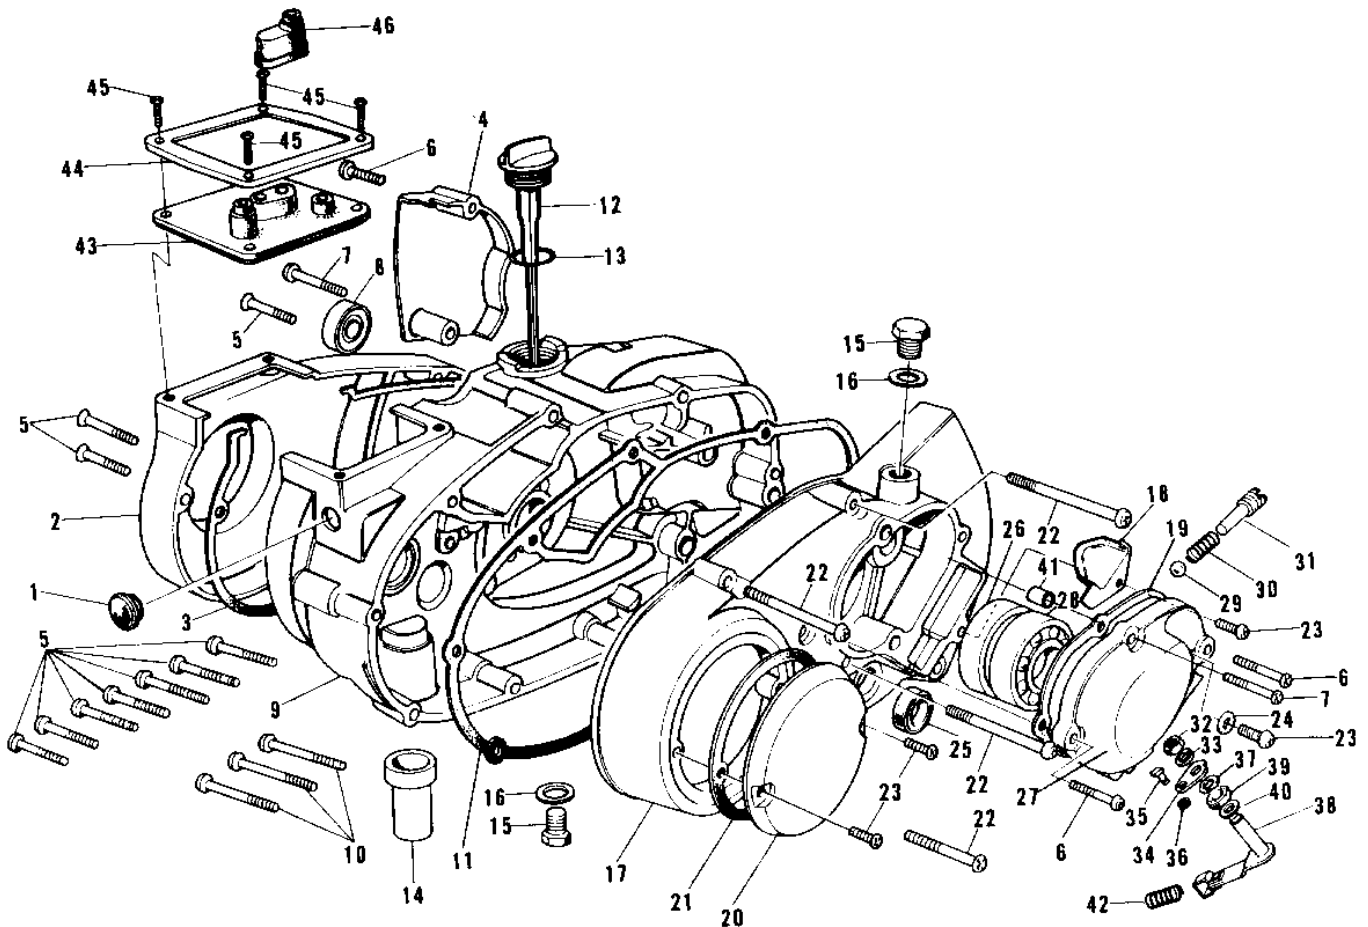

1974 G4TR-D PARTS DIAGRAM

ENGINE COVERS G4TR-B/C 1/2 (70-73)

FRONT

G4TR-B/C