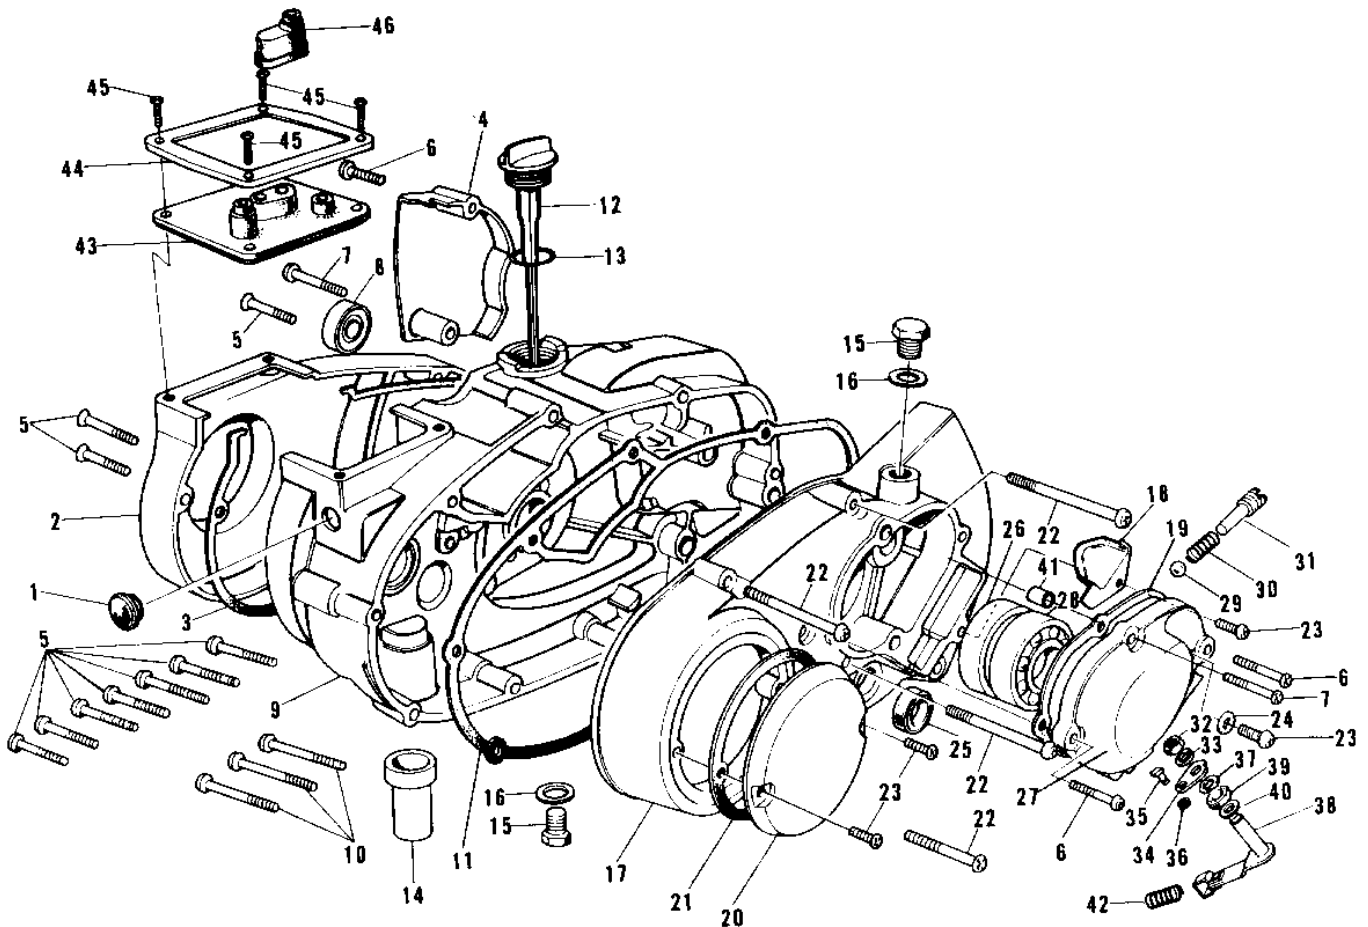

1975 G4TR-E PARTS DIAGRAM

ENGINE COVERS G4TR-B/C 1/2 (70-73)

G4TR-B/C