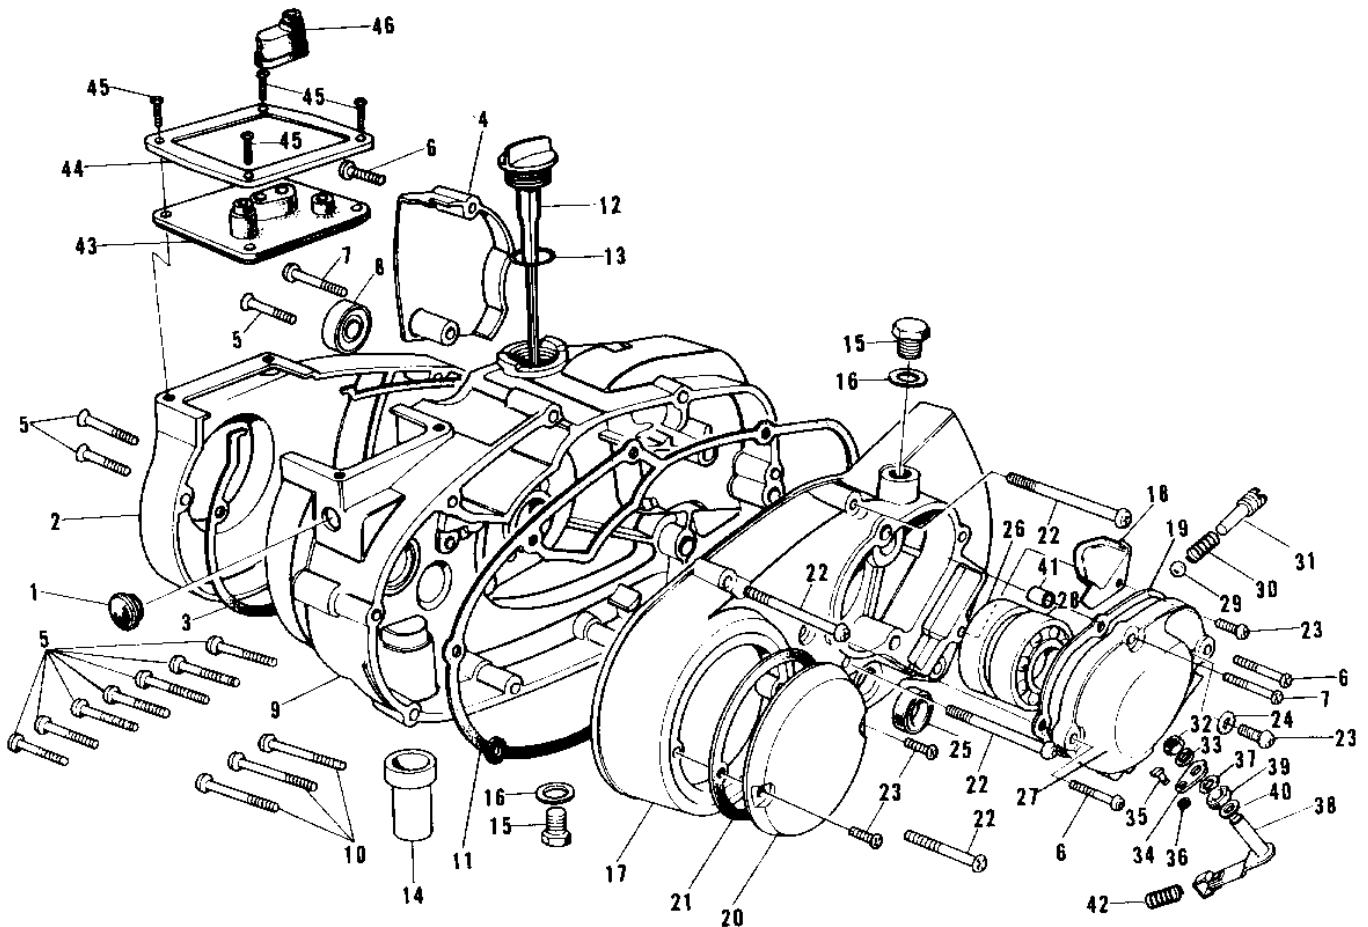

# 1976 KV100-A7 PARTS DIAGRAM

ENGINE COVERS G4TR-B/C 1/2 (70-73)

**G4TR-B/C**

# 1976 KV100-A7 PARTS LIST

ENGINE COVERS G4TR-B/C 1/2 ('70-'73)

ITEM NAME	PART NUMBER	QUANTITY
GASKET BREAKER COVER (Ref # 21)	14050-002	1
SCREW PAN HEAD 6X65 (Ref # 22)	220B0665	6
SCREW PAN HEAD 6X12 (Ref # 23)	220B0612	4
WASHER OIL PUMP BANJO (Ref # 24)	92022-077	1
SEAL-OIL (Ref # 25)	92049-1249	1
OIL SEAL SC38556 (Ref # 26)	92050-012	1
CAP ASSY-L-H-ENG COV (Ref # 27)	14075-003	1
CAP ASSY,ENG COV,BUFF (Ref # 27)	14075-1001	1
CAP ASSY,ENG COV,BUFF (Ref # 27)	14075-1001	1
BEARING BALL #6005 (Ref # 28)	601B6005	1
BALL STEEL 1/4' (Ref # 29)	600A0800	1
SPRING (Ref # 30)	92081-075	1
PLUG L.H ENG COV CAP (Ref # 31)	92066-015	1
NUT 6MM (Ref # 32)	312B0600	1
WASHER SPRING 6MM (Ref # 33)	461F0600	1
LEVER A (Ref # 34)	13204-002	1
RETAINER SHIFT ROD (Ref # 35)	13197-001	1
CIRCLIP SELD BEM FIT (Ref # 36)	482K4000	1
WASHER WAVE (Ref # 37)	13211-001	1
SHAFT ASY-SHIFT LEVER (Ref # 38)	13234-002	1
OIL SEAL,VC8144 (Ref # 39)	92054-015	1
WASHER PLAIN 8MM (Ref # 40)	410B0800	1
PIN,DOWEL,10X8.2X14 (Ref # 41)	92043-1037	1
SPRING-CHANGE CABLE (Ref # 42)	92081-099	1
CAP-CARBURETOR (Ref # 43)	14038-032	1
HOLDER-CARBURETOR CAP (Ref # 44)	14065-004	1
SCREW PAN HEAD 5X10 (Ref # 45)	220B0510	4
GROMMET CARB CAP (Ref # 46)	14038-006	1