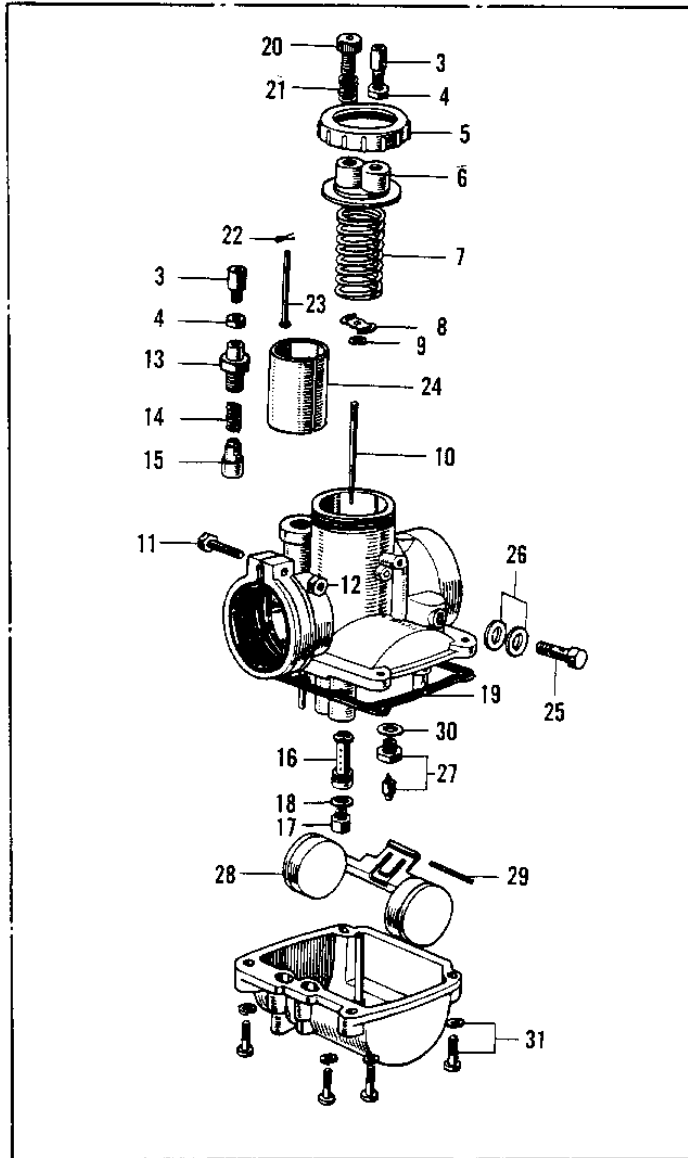

1974 G4TR-D PARTS DIAGRAM

CARBURETOR (70-73)

1974 G4TR-D PARTS LIST

CARBURETOR (70-73)

ITEM NAME	PART NUMBER	QUANTITY
GROMMET CARB CAP (Ref # 1)	14038-006	
CAP CARBURETOR (Ref # 2)	14038-007	
ADJUSTER,CABLE (Ref # 3)	16002-017	
NUT CABLE ADJUST LOCK (Ref # 4)	16003-004	
CAP MIXING CHAMBER (Ref # 5)	16004-010	
TOP MIXING CHAMBER (Ref # 6)	16005-005	
SPRING THROTTLE VALVE (Ref # 7)	16006-013	
SPRING SEAT THRTL VLV (Ref # 8)	16007-002	
CIRCLIP (Ref # 9)	16008-010	
JET NEEDLE 5J-7 (Ref # 10)	16009-026	
SCREW CLAMP (Ref # 11)	16010-004	
NUT 6MM (Ref # 12)	311B0600	
CAP STARTER PLUNGER (Ref # 13)	16012-004	
SPRING-PLUNGER (Ref # 14)	16013-003	
PLUNGER-ENRICHNER (Ref # 15)	16016-002	
NEEDLE JET E-6 (Ref # 16)	16017-040	
NEEDLE JET,E-6 (Ref # 16)	16017-065	
MAIN JET NO 180M (Ref # 17)	92063-082	
JET-MAIN NO 107.5R (Ref # 17)	92063-073	
MAIN JET NO 160M (Ref # 17)	92063-018	
MAIN JET NO 170M (Ref # 17)	92063-081	
MAIN JET NO 190M (Ref # 17)	92063-083	
MAIN JET NO 200M (Ref # 17)	92063-084	
MAIN JET,#A102.5 (Ref # 17)	92063-1028	
MAIN JET,#A105R (Ref # 17)	92063-1042	
MAIN JET,#110R (Ref # 17)	92063-1038	
JET-MAIN NO 112.5R (Ref # 17)	92063-075	
WASHER MAIN JET (Ref # 18)	16034-001	
GASKET FLOAT CHAMBER (Ref # 19)	16019-012	

1974 G4TR-D PARTS LIST

CARBURETOR (70-73)

ITEM NAME	PART NUMBER	QUANTITY
SCREW,THROTTLE STOP (Ref # 20)	16021-002	
SPRING THR STOP SCREW (Ref # 21)	16022-005	
PIN COTTER 1.2X10 (Ref # 22)	550D1210	
ROD,THROTTLE VLV STP (Ref # 23)	16024-012	
VALVE,THROTTLE CA.2.5 (Ref # 24)	16025-054	
VALVE,THROTTLE CA.2.5 (Ref # 24)	16025-054	
BOLT BANJO (Ref # 25)	92001-014	
GASKET 8MM (Ref # 26)	751P0800	
FLOAT VALVE ASSY (Ref # 27)	16030-001	
FLOAT (Ref # 28)	16031-015	
FLOAT PIN (Ref # 29)	16032-003	
WASHER VALVE SEAT (Ref # 30)	16029-002	
SCREW-FLOAT CHAMBER (Ref # 31)	16033-012	
GROMMET OVERFLOW PIPE (Ref # 32)	16136-001	
CARBURETOR ASSY (Ref # 33)	16001-160	
CARBURETOR ASSY (Ref # 33)	16001-160	