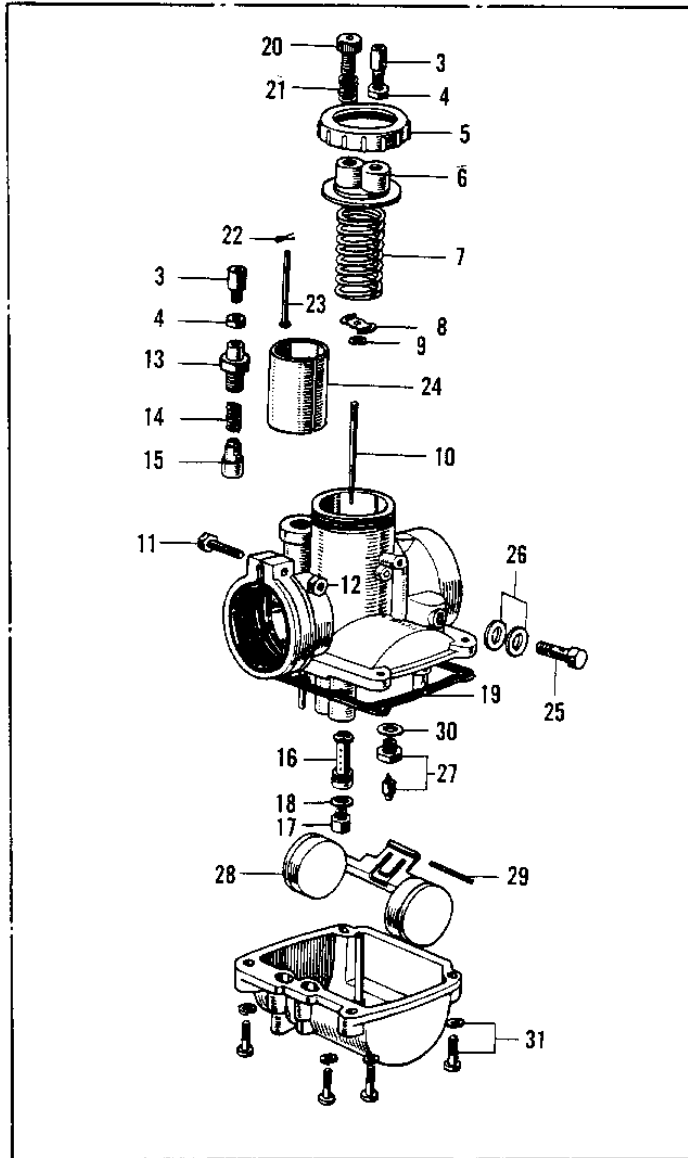

1976 KV100-A7 PARTS DIAGRAM

CARBURETOR (70-73)

1976 KV100-A7 PARTS LIST

CARBURETOR (70-73)

ITEM NAME	PART NUMBER	QUANTITY
GROMMET CARB CAP (Ref # 1)	14038-006	1
CAP CARBURETOR (Ref # 2)	14038-007	1
ADJUSTER,CABLE (Ref # 3)	16002-017	2
NUT CABLE ADJUST LOCK (Ref # 4)	16003-004	2
CAP MIXING CHAMBER (Ref # 5)	16004-010	1
TOP MIXING CHAMBER (Ref # 6)	16005-005	1
SPRING THROTTLE VALVE (Ref # 7)	16006-013	1
SPRING SEAT THRTL VLV (Ref # 8)	16007-002	1
CIRCLIP (Ref # 9)	16008-010	1
JET NEEDLE 5J-7 (Ref # 10)	16009-026	1
SCREW CLAMP (Ref # 11)	16010-004	1
NUT 6MM (Ref # 12)	311B0600	1
CAP STARTER PLUNGER (Ref # 13)	16012-004	1
SPRING-PLUNGER (Ref # 14)	16013-003	1
PLUNGER-ENRICHNER (Ref # 15)	16016-002	1
NEEDLE JET E-6 (Ref # 16)	16017-040	1
NEEDLE JET,E-6 (Ref # 16)	16017-065	1
MAIN JET NO 180M (Ref # 17)	92063-082	1
JET-MAIN NO 107.5R (Ref # 17)	92063-073	1
MAIN JET NO 160M (Ref # 17)	92063-018	1
MAIN JET NO 170M (Ref # 17)	92063-081	1
MAIN JET NO 190M (Ref # 17)	92063-083	1
MAIN JET NO 200M (Ref # 17)	92063-084	1
MAIN JET,#A102.5 (Ref # 17)	92063-1028	1
MAIN JET,#A105R (Ref # 17)	92063-1042	1
MAIN JET,#110R (Ref # 17)	92063-1038	1
JET-MAIN NO 112.5R (Ref # 17)	92063-075	1
WASHER MAIN JET (Ref # 18)	16034-001	1
GASKET FLOAT CHAMBER (Ref # 19)	16019-012	1

1976 KV100-A7 PARTS LIST

CARBURETOR (70-73)

ITEM NAME	PART NUMBER	QUANTITY
SCREW,THROTTLE STOP (Ref # 20)	16021-002	1
SPRING THR STOP SCREW (Ref # 21)	16022-005	1
PIN COTTER 1.2X10 (Ref # 22)	550D1210	1
ROD,THROTTLE VLV STP (Ref # 23)	16024-012	1
VALVE,THROTTLE CA.2.5 (Ref # 24)	16025-054	1
VALVE,THROTTLE CA.2.5 (Ref # 24)	16025-054	1
BOLT BANJO (Ref # 25)	92001-014	1
GASKET 8MM (Ref # 26)	751P0800	1
FLOAT VALVE ASSY (Ref # 27)	16030-001	1
FLOAT (Ref # 28)	16031-015	1
FLOAT PIN (Ref # 29)	16032-003	1
WASHER VALVE SEAT (Ref # 30)	16029-002	1
SCREW-FLOAT CHAMBER (Ref # 31)	16033-012	4
GROMMET OVERFLOW PIPE (Ref # 32)	16136-001	1
CARBURETOR ASSY (Ref # 33)	16001-160	1
CARBURETOR ASSY (Ref # 33)	16001-160	1