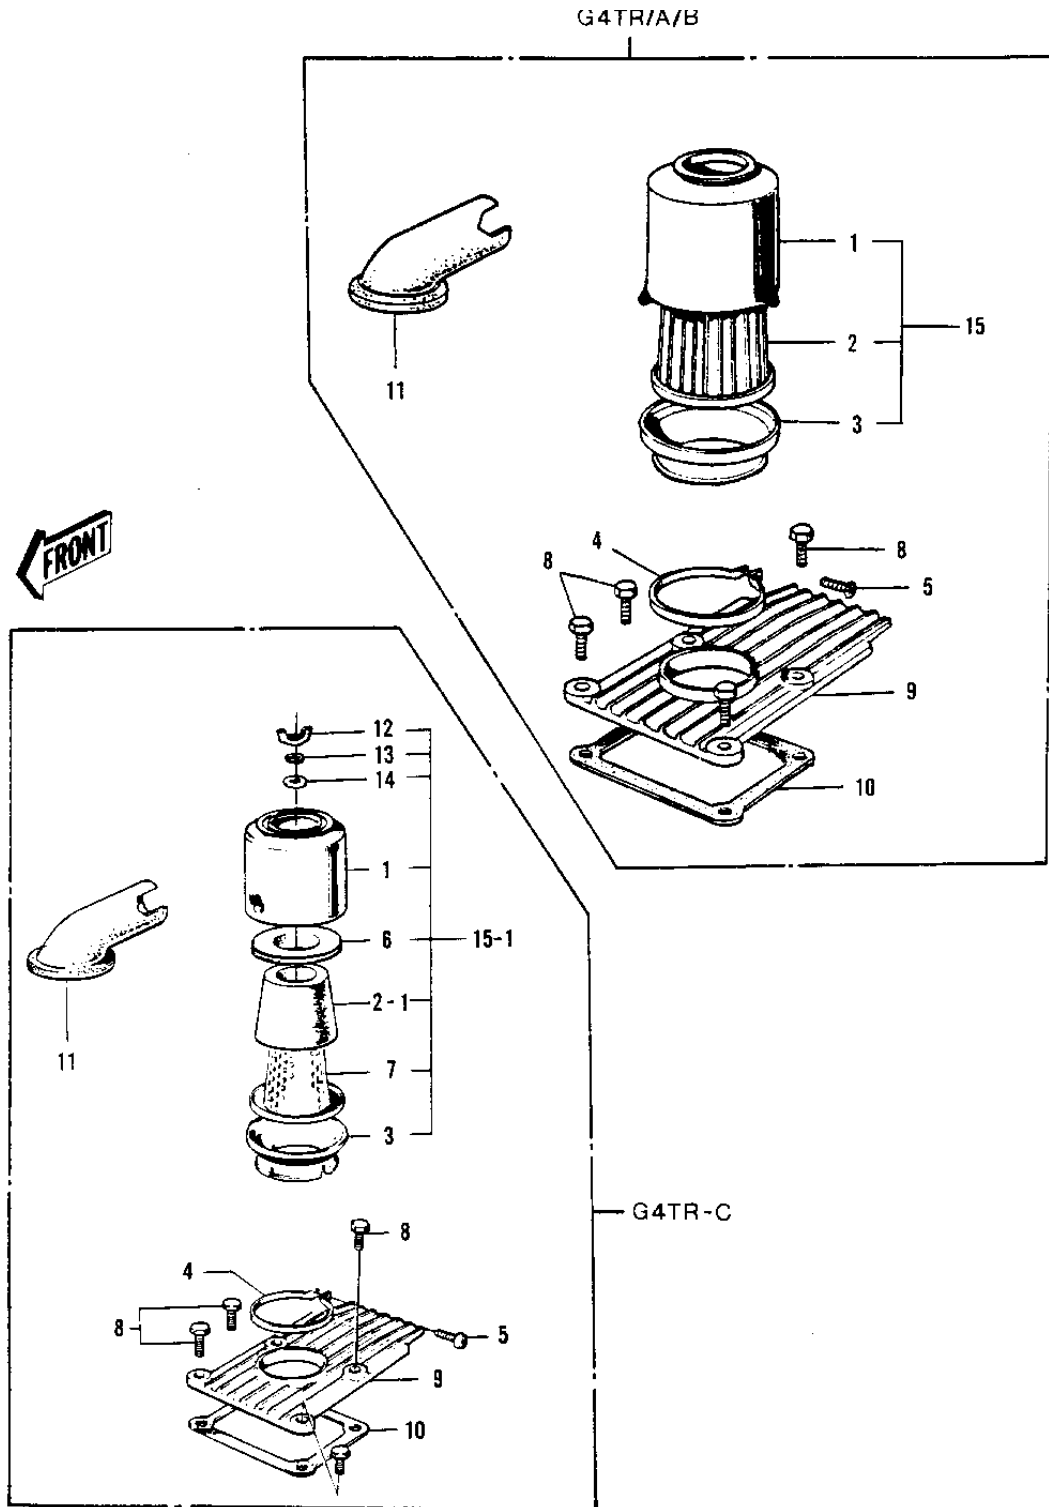

1972 G4TR-B PARTS DIAGRAM

AIR CLEANER (70-'73)

10E

1972 G4TR-B PARTS LIST

AIR CLEANER ('70-'73)

ITEM NAME	PART NUMBER	QUANTITY
BODY-AIR CLEANER,CR (Ref # 1)	11011-010-79	
BODY-AIR CLEANER,CR (Ref # 1)	11011-010-79	
ELEMENT,AIR,CLNR (Ref # 2)	11013-027	
ELEMENT,AIR,CLNR (Ref # 2-1)	11013-037	
CAP AIR CLEANER B (Ref # 3)	11012-013	
CLAMP AIR CLEANER (Ref # 4)	92037-018	
SCREW PAN HEAD 6X25 (Ref # 5)	220B0625	
CAP-AIR CLEANER (Ref # 6)	11012-031	
HOLDER-AIR CLEANER (Ref # 7)	11014-008	
BOLT-UPSET,6X20 (Ref # 8)	112G0620	
INLET PIPE,F.BLACK (Ref # 9)	11015-019-21	
INLET PIPE,F.BLACK (Ref # 9)	11015-019-21	
GASKET INLET PIPE (Ref # 10)	11017-004	
AIR DUCT (Ref # 11)	14073-003	
NUT-WING,6MM (Ref # 12)	92015-030	
WASHER SPRING 6MM (Ref # 13)	461F0600	
WASHER PLAIN 6MM (Ref # 14)	411B0600	
AIR CLEANER ASSY (Ref # 15)	11010-037	
AIR CLEANER ASSY,CR (Ref # 15-1)	11010-059-79	