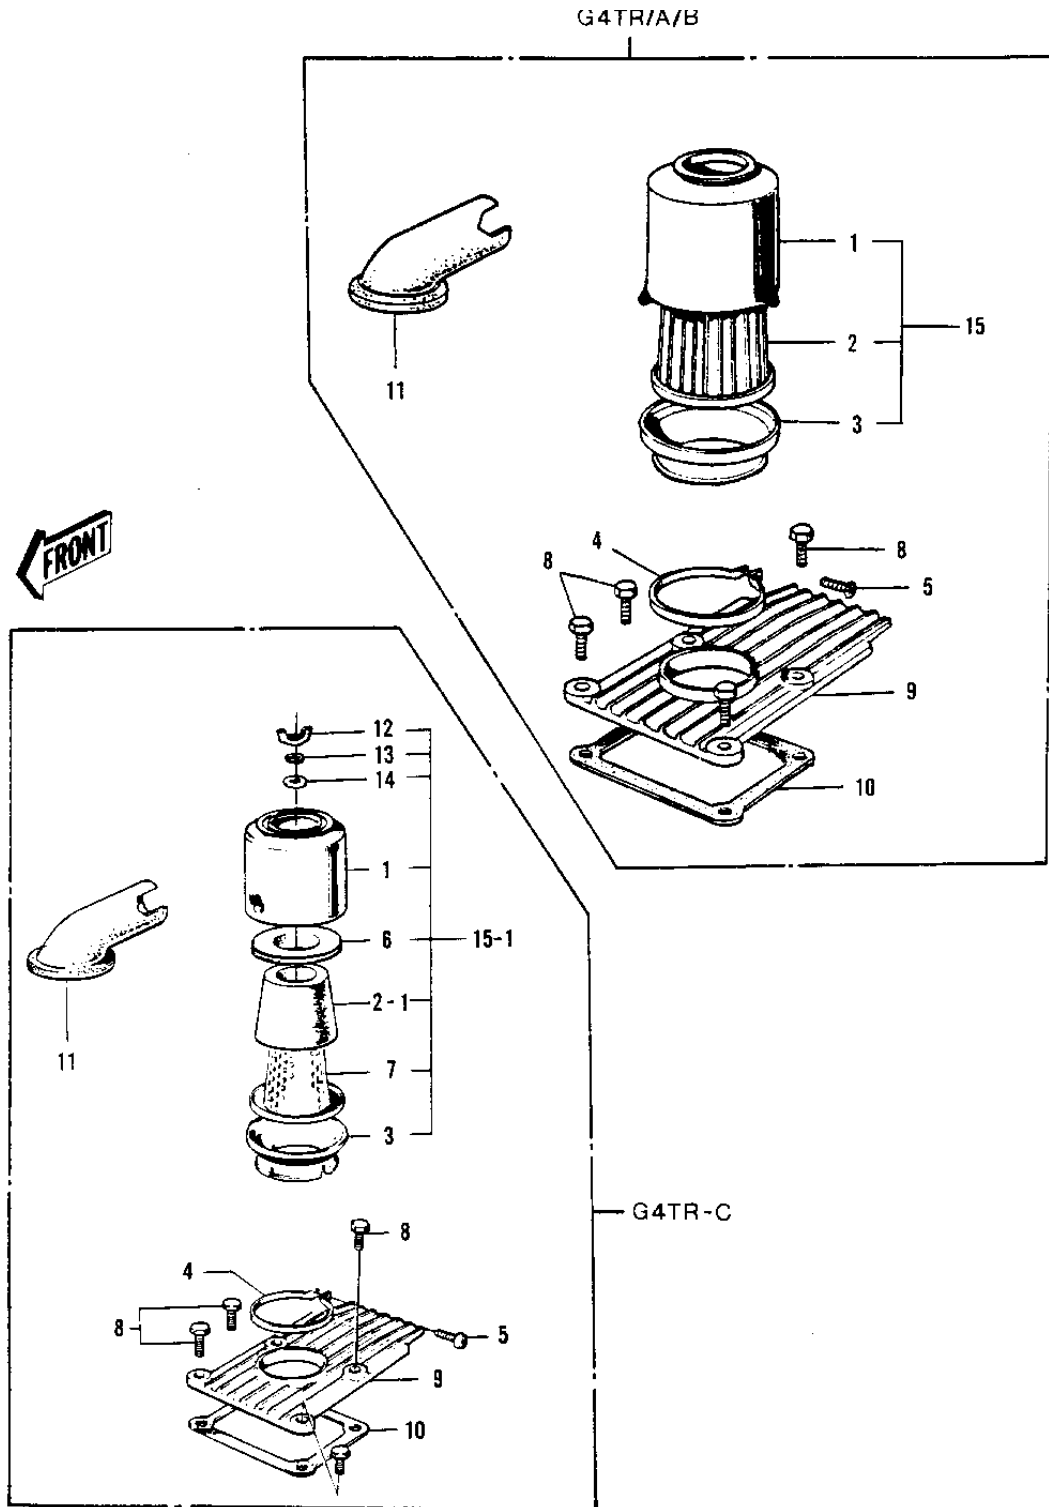

1974 G4TR-D PARTS DIAGRAM

AIR CLEANER (70-'73)

10E

1974 G4TR-D PARTS LIST

AIR CLEANER ('70-'73)

ITEM NAME	PART NUMBER	QUANTITY
BODY-AIR CLEANER,CR (Ref # 1)	11011-010-79	
BODY-AIR CLEANER,CR (Ref # 1)	11011-010-79	
ELEMENT,AIR,CLNR (Ref # 2)	11013-027	
ELEMENT,AIR,CLNR (Ref # 2-1)	11013-037	
CAP AIR CLEANER B (Ref # 3)	11012-013	
CLAMP AIR CLEANER (Ref # 4)	92037-018	
SCREW PAN HEAD 6X25 (Ref # 5)	220B0625	
CAP-AIR CLEANER (Ref # 6)	11012-031	
HOLDER-AIR CLEANER (Ref # 7)	11014-008	
BOLT-UPSET,6X20 (Ref # 8)	112G0620	
INLET PIPE,F.BLACK (Ref # 9)	11015-019-21	
INLET PIPE,F.BLACK (Ref # 9)	11015-019-21	
GASKET INLET PIPE (Ref # 10)	11017-004	
AIR DUCT (Ref # 11)	14073-003	
NUT-WING,6MM (Ref # 12)	92015-030	
WASHER SPRING 6MM (Ref # 13)	461F0600	
WASHER PLAIN 6MM (Ref # 14)	411B0600	
AIR CLEANER ASSY (Ref # 15)	11010-037	
AIR CLEANER ASSY,CR (Ref # 15-1)	11010-059-79	