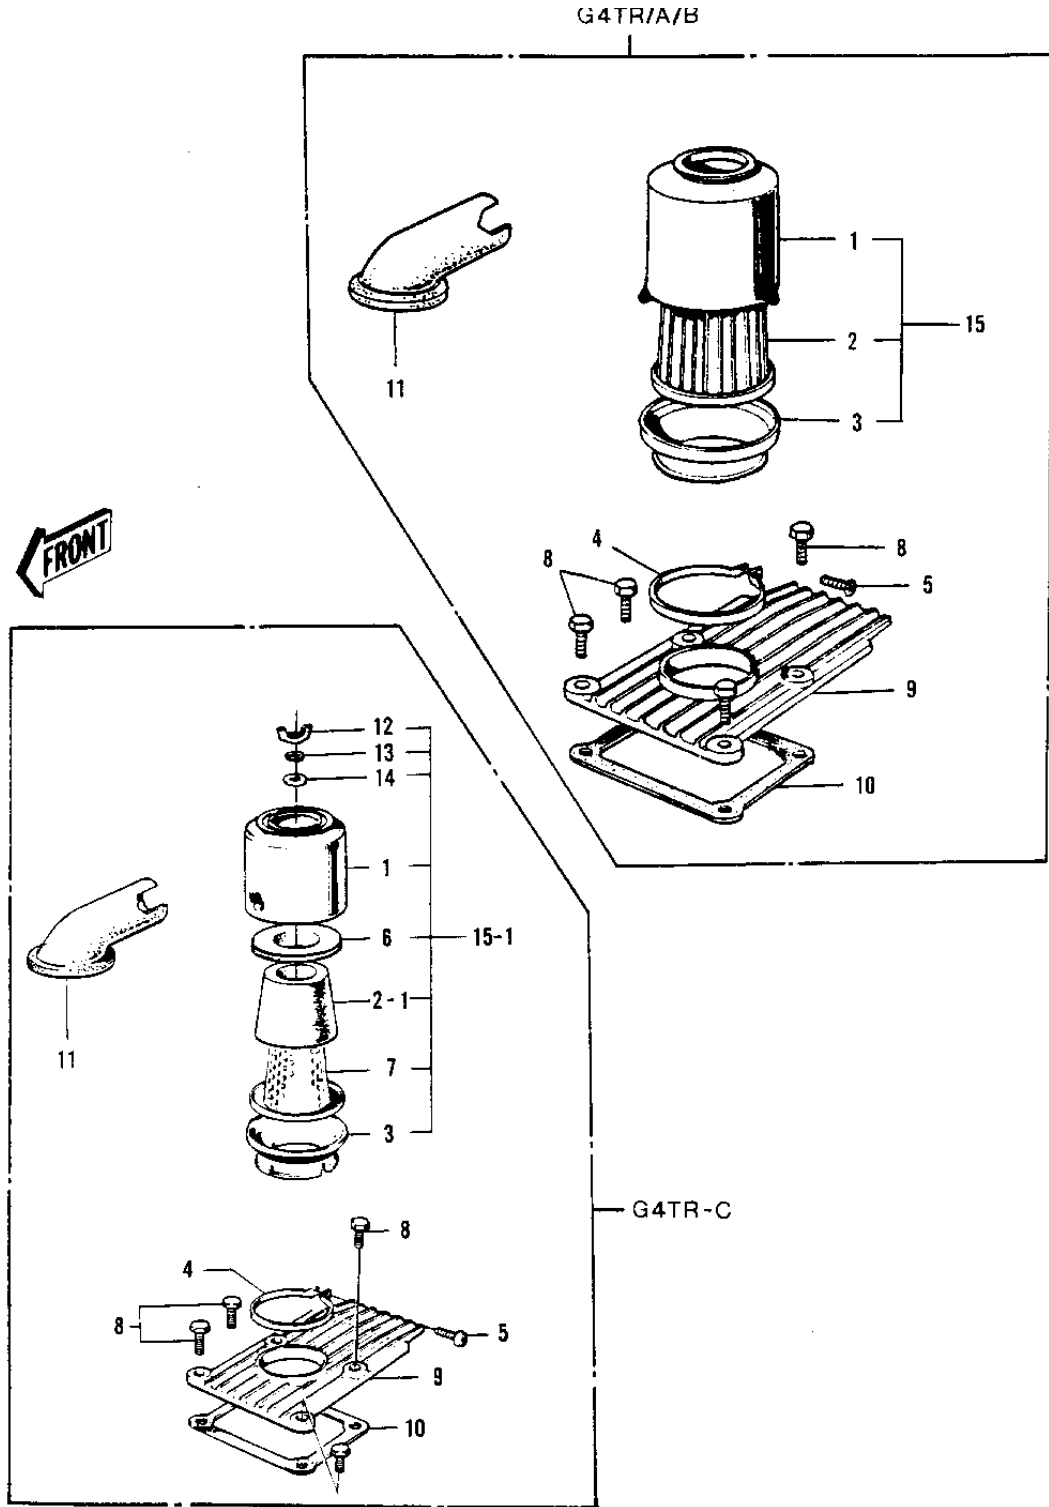

1974 G4TR-D PARTS DIAGRAM

AIR CLEANER (70-'73)

10E

1974 G4TR-D PARTS LIST

AIR CLEANER ('70-'73)

ITEM NAME	PART NUMBER	QUANTITY
BODY-AIR CLEANER,CR (Ref # 1)	11011-010-79	
BODY-AIR CLEANER,CR (Ref # 1)	11011-010-79	
ELEMENT,AIR,CLNR (Ref # 2)	11013-027	
ELEMENT,AIR,CLNR (Ref # 2-1)	11013-037	
CAP AIR CLEANER B (Ref # 3)	11012-013	
CLAMP AIR CLEANER (Ref # 4)	92037-018	
SCREW PAN HEAD 6X25 (Ref # 5)	220B0625	
CAP-AIR CLEANER (Ref # 6)	11012-031	
HOLDER-AIR CLEANER (Ref # 7)	11014-008	
BOLT-UPSET,6X20 (Ref # 8)	112G0620	
INLET PIPE,F.BLACK (Ref # 9)	11015-019-21	
INLET PIPE,F.BLACK (Ref # 9)	11015-019-21	
GASKET INLET PIPE (Ref # 10)	11017-004	
AIR DUCT (Ref # 11)	14073-003	
NUT-WING,6MM (Ref # 12)	92015-030	
WASHER SPRING 6MM (Ref # 13)	461F0600	
WASHER PLAIN 6MM (Ref # 14)	411B0600	
AIR CLEANER ASSY (Ref # 15)	11010-037	
AIR CLEANER ASSY,CR (Ref # 15-1)	11010-059-79	