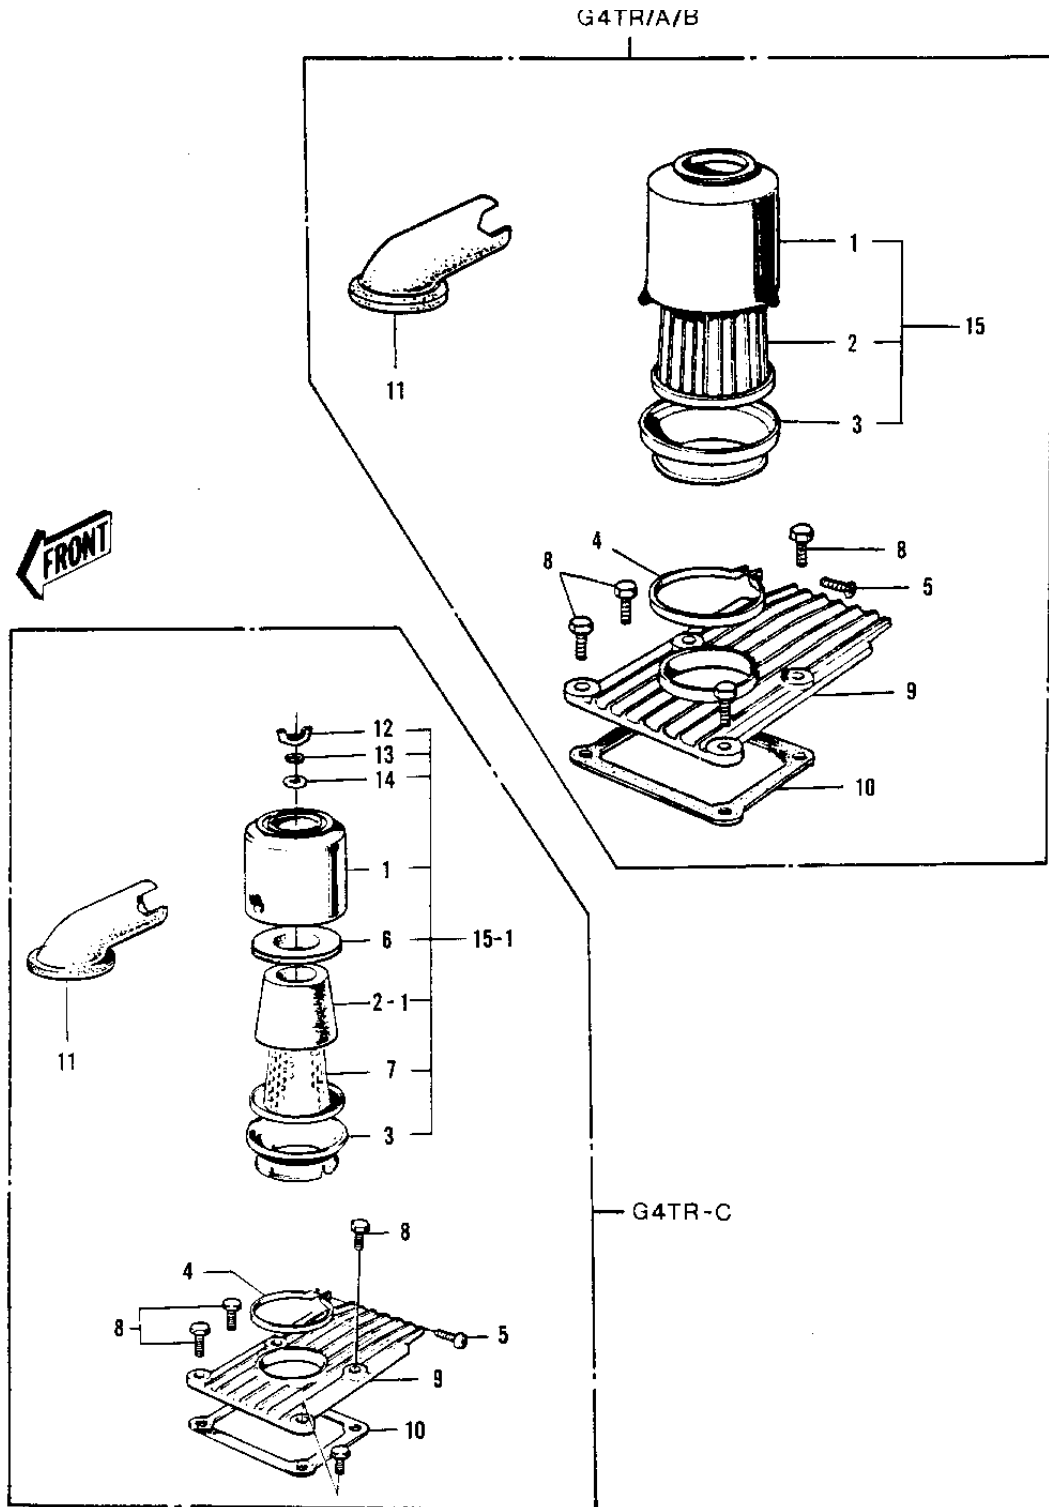

1975 G4TR-E PARTS DIAGRAM

AIR CLEANER (70-'73)

1975 G4TR-E PARTS LIST

AIR CLEANER ('70-'73)

ITEM NAME	PART NUMBER	QUANTITY
BODY-AIR CLEANER,CR (Ref # 1)	11011-010-79	1
BODY-AIR CLEANER,CR (Ref # 1)	11011-010-79	1
ELEMENT,AIR,CLNR (Ref # 2)	11013-027	1
ELEMENT,AIR,CLNR (Ref # 2-1)	11013-037	1
CAP AIR CLEANER B (Ref # 3)	11012-013	1
CLAMP AIR CLEANER (Ref # 4)	92037-018	1
SCREW PAN HEAD 6X25 (Ref # 5)	220B0625	1
CAP-AIR CLEANER (Ref # 6)	11012-031	1
HOLDER-AIR CLEANER (Ref # 7)	11014-008	1
BOLT-UPSET,6X20 (Ref # 8)	112G0620	4
INLET PIPE,F.BLACK (Ref # 9)	11015-019-21	1
INLET PIPE,F.BLACK (Ref # 9)	11015-019-21	1
GASKET INLET PIPE (Ref # 10)	11017-004	1
AIR DUCT (Ref # 11)	14073-003	1
NUT-WING,6MM (Ref # 12)	92015-030	1
WASHER SPRING 6MM (Ref # 13)	461F0600	1
WASHER PLAIN 6MM (Ref # 14)	411B0600	1
AIR CLEANER ASSY (Ref # 15)	11010-037	1
AIR CLEANER ASSY,CR (Ref # 15-1)	11010-059-79	1