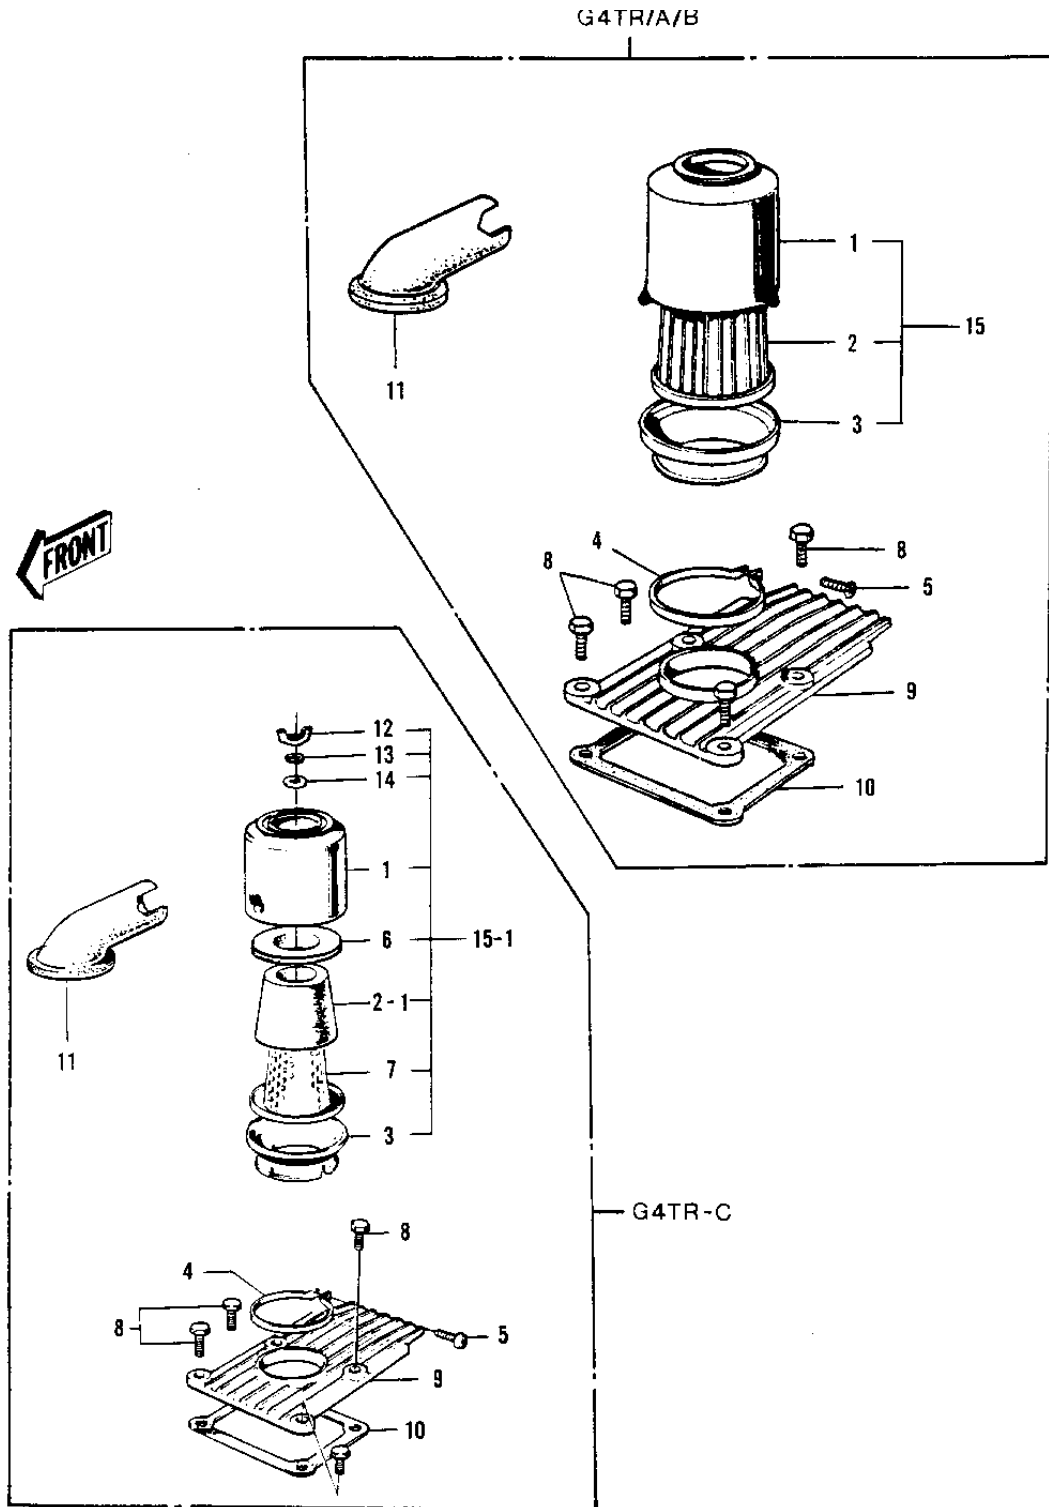

1976 KV100-A7 PARTS DIAGRAM

AIR CLEANER (70-'73)

10E

1976 KV100-A7 PARTS LIST

AIR CLEANER ('70-'73)

ITEM NAME	PART NUMBER	QUANTITY
BODY-AIR CLEANER,CR (Ref # 1)	11011-010-79	1
BODY-AIR CLEANER,CR (Ref # 1)	11011-010-79	1
ELEMENT,AIR,CLNR (Ref # 2)	11013-027	1
ELEMENT,AIR,CLNR (Ref # 2-1)	11013-037	1
CAP AIR CLEANER B (Ref # 3)	11012-013	1
CLAMP AIR CLEANER (Ref # 4)	92037-018	1
SCREW PAN HEAD 6X25 (Ref # 5)	220B0625	1
CAP-AIR CLEANER (Ref # 6)	11012-031	1
HOLDER-AIR CLEANER (Ref # 7)	11014-008	1
BOLT-UPSET,6X20 (Ref # 8)	112G0620	4
INLET PIPE,F.BLACK (Ref # 9)	11015-019-21	1
INLET PIPE,F.BLACK (Ref # 9)	11015-019-21	1
GASKET INLET PIPE (Ref # 10)	11017-004	1
AIR DUCT (Ref # 11)	14073-003	1
NUT-WING,6MM (Ref # 12)	92015-030	1
WASHER SPRING 6MM (Ref # 13)	461F0600	1
WASHER PLAIN 6MM (Ref # 14)	411B0600	1
AIR CLEANER ASSY (Ref # 15)	11010-037	1
AIR CLEANER ASSY,CR (Ref # 15-1)	11010-059-79	1