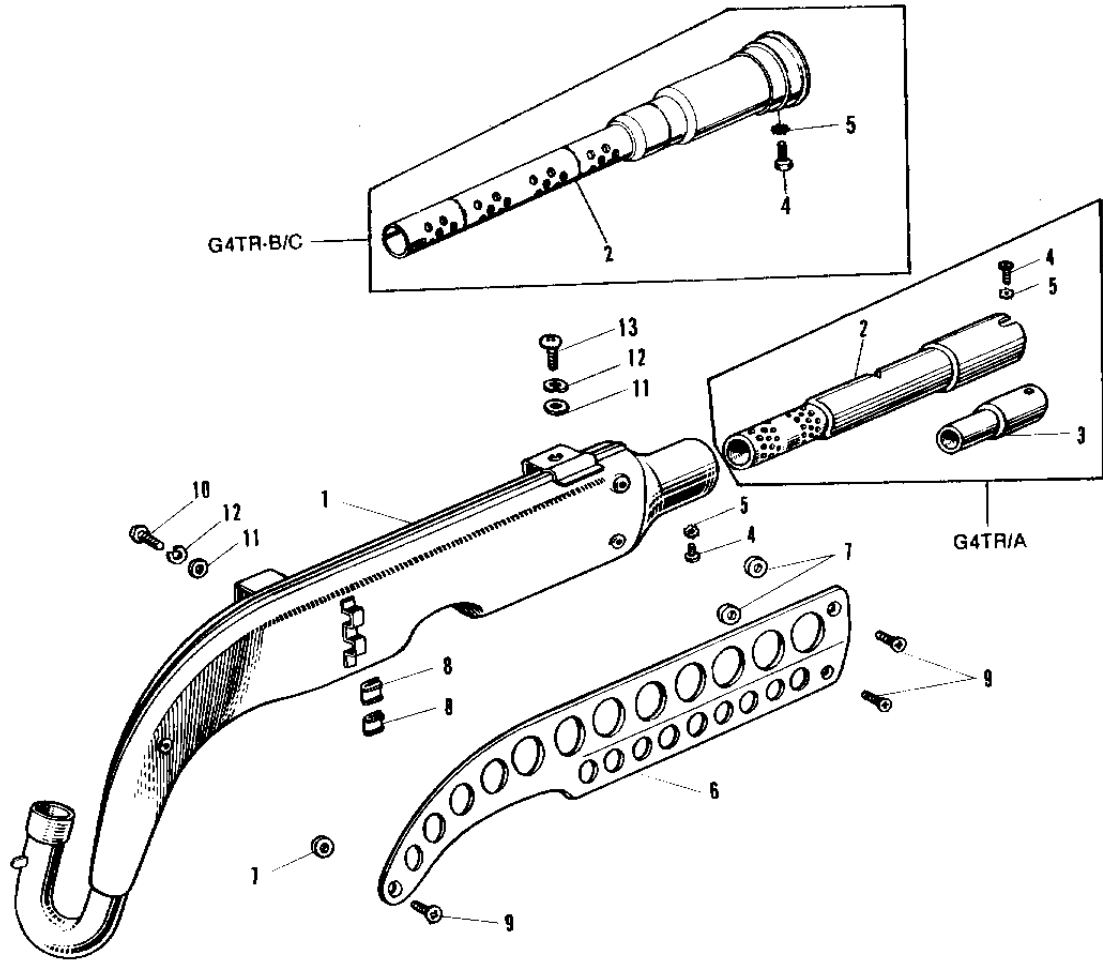

1970 Trail Boss PARTS DIAGRAM

MUFFLER (70-'73)

10

1970 Trail Boss PARTS LIST

MUFFLER (70-'73)

ITEM NAME	PART NUMBER	QUANTITY
MUFFLER ASSY (Ref # 1)	18001-069	1
MUFFLER ASSY (Ref # 1)	18001-069	1
SPARK ARRESTOR COMP (Ref # 2)	18033-037	1
BAFFLE TUBE (Ref # 2)	18033-055	1
BAFFLE TUBE (Ref # 3)	18033-039	1
BOLT,6X10 (Ref # 4)	112G0610	2
BOLT,6X10 (Ref # 4)	112G0610	1
WASHER LOCK 6MM (Ref # 5)	464H0600	2
WASHER LOCK 6MM (Ref # 5)	464H0600	1
COVER,MUFFLER (Ref # 6)	18057-046	1
COVER,MUFFLER (Ref # 6)	18057-046	1
COVER,MUFFLER (Ref # 6)	18057-046	1
INSULATOR (Ref # 7)	18065-001	3
INSULATOR (Ref # 8)	18065-007	2
SCREW PAN HEAD 6X10 (Ref # 9)	221E0610	3
BOLT-SMALL-UPSET,8X16 (Ref # 10)	115G0816	1
WASHER PLAIN 8MM (Ref # 11)	410B0800	2
WASHER SPRING 8MM (Ref # 12)	461F0800	2
SCREW-PAN HEAD,8X16 (Ref # 13)	220B0816	1