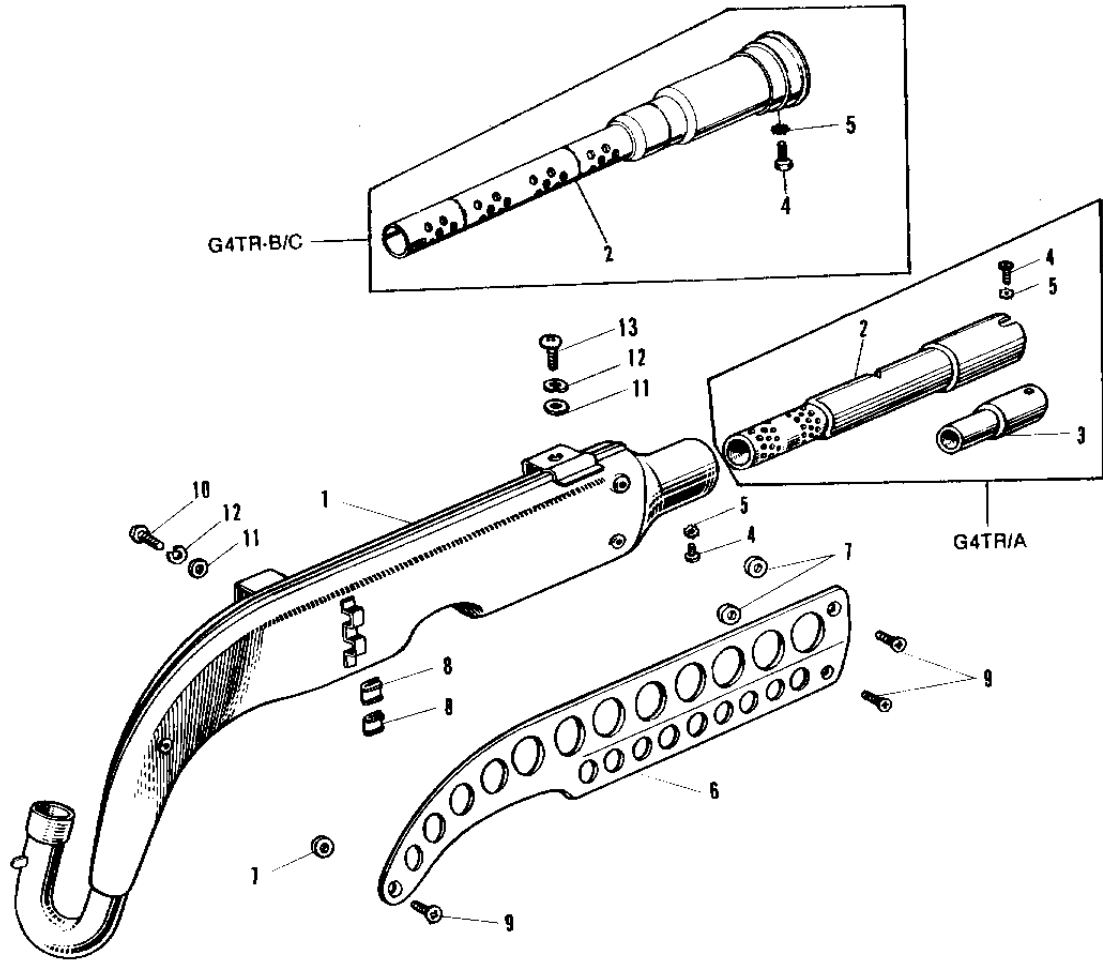

# 1972 G4TR-B PARTS DIAGRAM

MUFFLER (70-'73)

# 1972 G4TR-B PARTS LIST

## MUFFLER ('70-'73)

ITEM NAME	PART NUMBER	QUANTITY
MUFFLER ASSY (Ref # 1)	18001-069	
MUFFLER ASSY (Ref # 1)	18001-069	
SPARK ARRESTOR COMP (Ref # 2)	18033-037	
BAFFLE TUBE (Ref # 2)	18033-055	
BAFFLE TUBE (Ref # 3)	18033-039	
BOLT,6X10 (Ref # 4)	112G0610	
BOLT,6X10 (Ref # 4)	112G0610	
WASHER LOCK 6MM (Ref # 5)	464H0600	
WASHER LOCK 6MM (Ref # 5)	464H0600	
COVER,MUFFLER (Ref # 6)	18057-046	
COVER,MUFFLER (Ref # 6)	18057-046	
COVER,MUFFLER (Ref # 6)	18057-046	
INSULATOR (Ref # 7)	18065-001	
INSULATOR (Ref # 8)	18065-007	
SCREW PAN HEAD 6X10 (Ref # 9)	221E0610	
BOLT-SMALL-UPSET,8X16 (Ref # 10)	115G0816	
WASHER PLAIN 8MM (Ref # 11)	410B0800	
WASHER SPRING 8MM (Ref # 12)	461F0800	
SCREW-PAN HEAD,8X16 (Ref # 13)	220B0816	