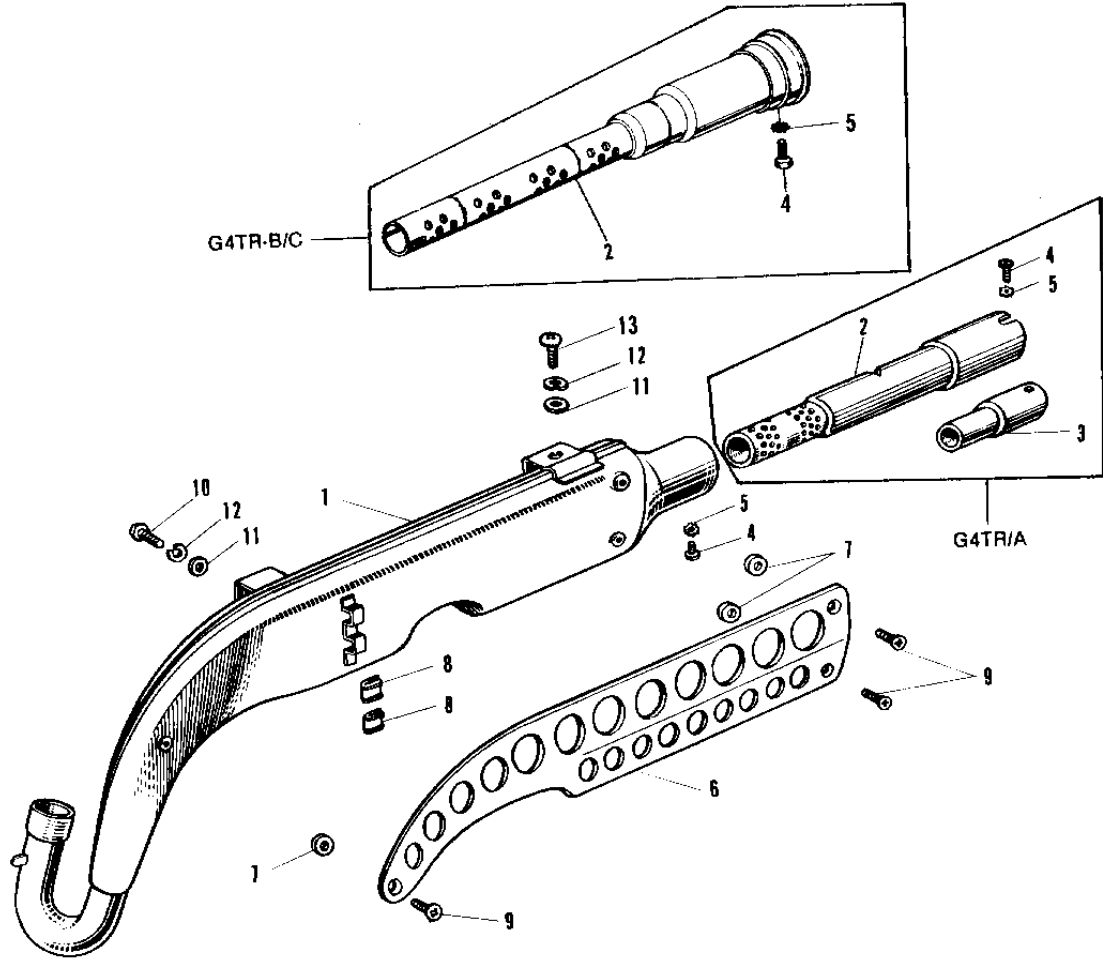

1974 G4TR-D PARTS DIAGRAM

MUFFLER (70-'73)

10

1974 G4TR-D PARTS LIST

MUFFLER ('70-'73)

ITEM NAME	PART NUMBER	QUANTITY
MUFFLER ASSY (Ref # 1)	18001-069	
MUFFLER ASSY (Ref # 1)	18001-069	
SPARK ARRESTOR COMP (Ref # 2)	18033-037	
BAFFLE TUBE (Ref # 2)	18033-055	
BAFFLE TUBE (Ref # 3)	18033-039	
BOLT,6X10 (Ref # 4)	112G0610	
BOLT,6X10 (Ref # 4)	112G0610	
WASHER LOCK 6MM (Ref # 5)	464H0600	
WASHER LOCK 6MM (Ref # 5)	464H0600	
COVER,MUFFLER (Ref # 6)	18057-046	
COVER,MUFFLER (Ref # 6)	18057-046	
COVER,MUFFLER (Ref # 6)	18057-046	
INSULATOR (Ref # 7)	18065-001	
INSULATOR (Ref # 8)	18065-007	
SCREW PAN HEAD 6X10 (Ref # 9)	221E0610	
BOLT-SMALL-UPSET,8X16 (Ref # 10)	115G0816	
WASHER PLAIN 8MM (Ref # 11)	410B0800	
WASHER SPRING 8MM (Ref # 12)	461F0800	
SCREW-PAN HEAD,8X16 (Ref # 13)	220B0816	