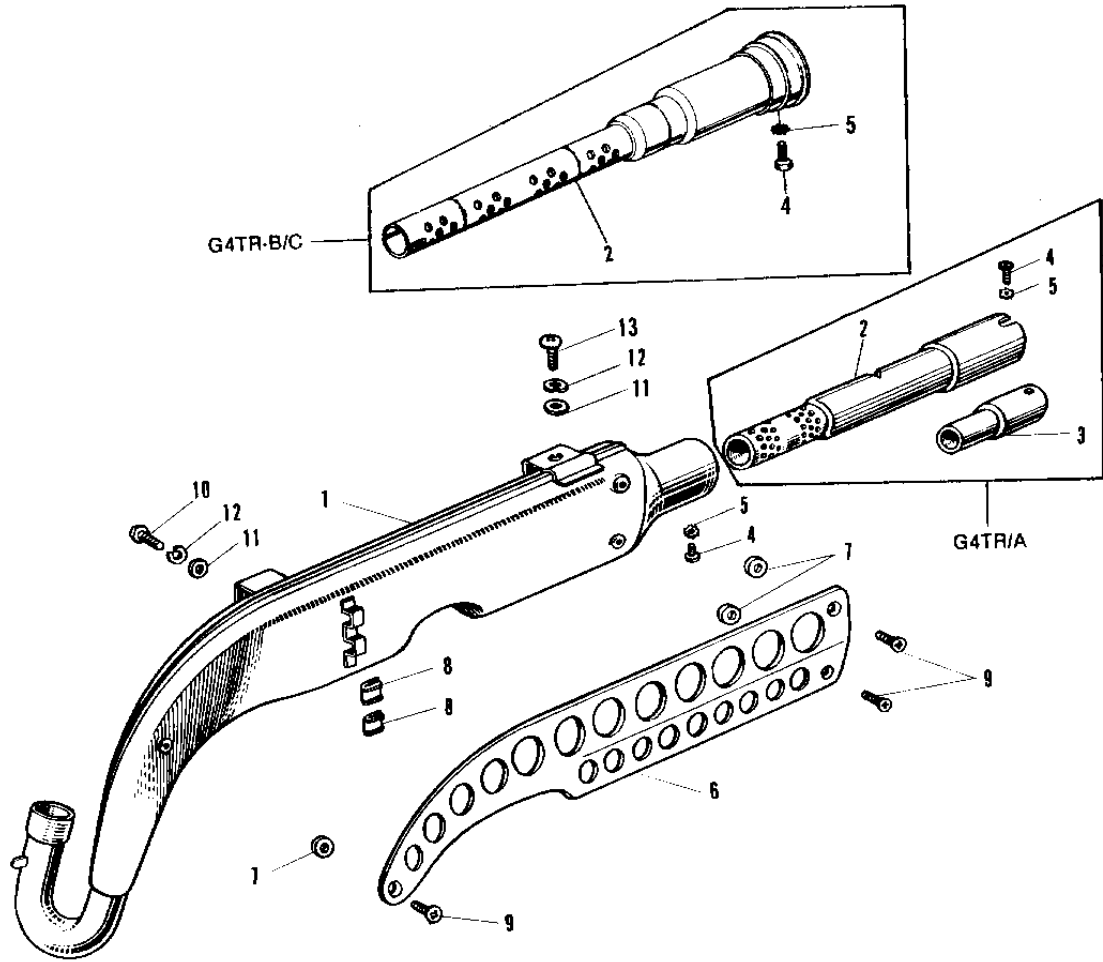

1975 G4TR-E PARTS DIAGRAM

MUFFLER (70-'73)

1975 G4TR-E PARTS LIST

MUFFLER ('70-'73)

ITEM NAME	PART NUMBER	QUANTITY
MUFFLER ASSY (Ref # 1)	18001-069	1
MUFFLER ASSY (Ref # 1)	18001-069	1
SPARK ARRESTOR COMP (Ref # 2)	18033-037	1
BAFFLE TUBE (Ref # 2)	18033-055	1
BAFFLE TUBE (Ref # 3)	18033-039	1
BOLT,6X10 (Ref # 4)	112G0610	2
BOLT,6X10 (Ref # 4)	112G0610	1
WASHER LOCK 6MM (Ref # 5)	464H0600	2
WASHER LOCK 6MM (Ref # 5)	464H0600	1
COVER,MUFFLER (Ref # 6)	18057-046	1
COVER,MUFFLER (Ref # 6)	18057-046	1
COVER,MUFFLER (Ref # 6)	18057-046	1
INSULATOR (Ref # 7)	18065-001	3
INSULATOR (Ref # 8)	18065-007	2
SCREW PAN HEAD 6X10 (Ref # 9)	221E0610	3
BOLT-SMALL-UPSET,8X16 (Ref # 10)	115G0816	1
WASHER PLAIN 8MM (Ref # 11)	410B0800	2
WASHER SPRING 8MM (Ref # 12)	461F0800	2
SCREW-PAN HEAD,8X16 (Ref # 13)	220B0816	1