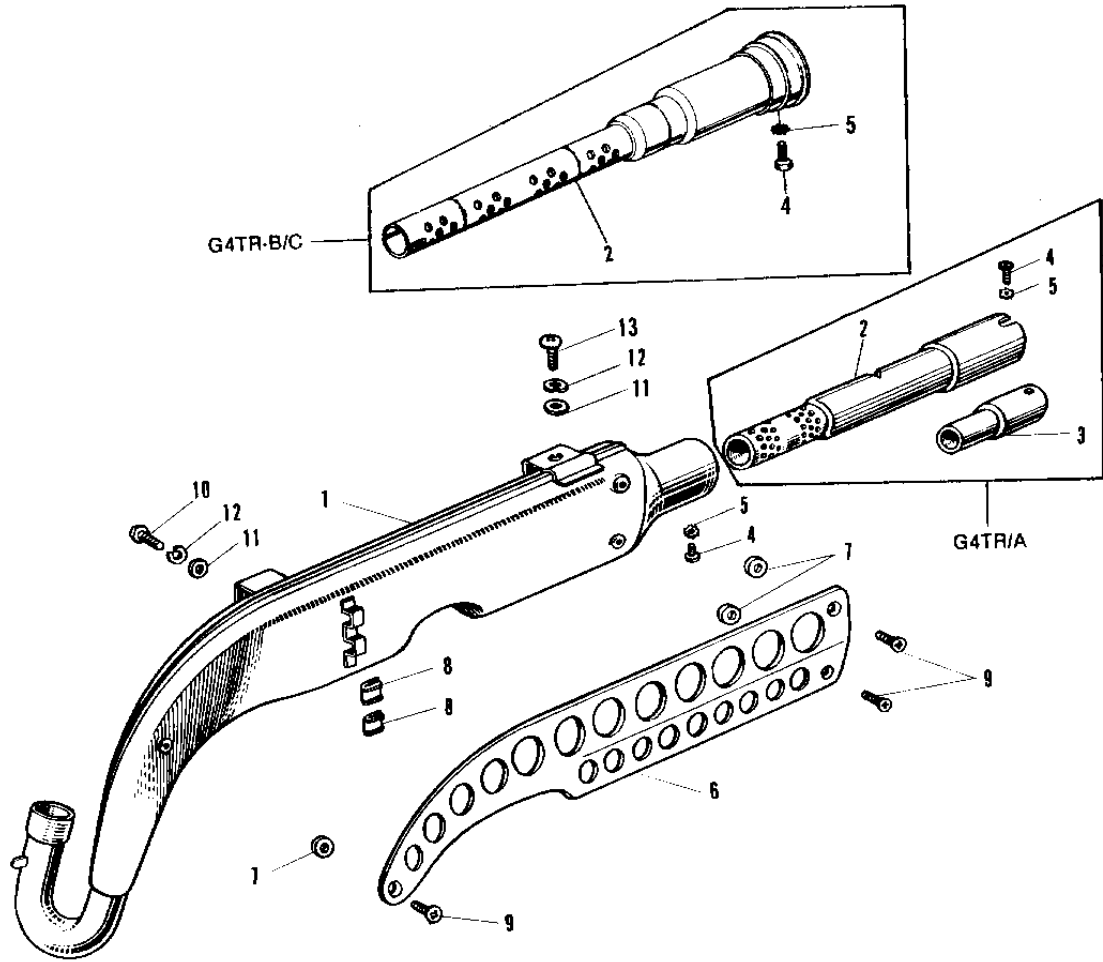

1976 KV100-A7 PARTS DIAGRAM

MUFFLER (70-'73)

1976 KV100-A7 PARTS LIST

MUFFLER ('70-'73)

ITEM NAME	PART NUMBER	QUANTITY
MUFFLER ASSY (Ref # 1)	18001-069	1
MUFFLER ASSY (Ref # 1)	18001-069	1
SPARK ARRESTOR COMP (Ref # 2)	18033-037	1
BAFFLE TUBE (Ref # 2)	18033-055	1
BAFFLE TUBE (Ref # 3)	18033-039	1
BOLT,6X10 (Ref # 4)	112G0610	2
BOLT,6X10 (Ref # 4)	112G0610	1
WASHER LOCK 6MM (Ref # 5)	464H0600	2
WASHER LOCK 6MM (Ref # 5)	464H0600	1
COVER,MUFFLER (Ref # 6)	18057-046	1
COVER,MUFFLER (Ref # 6)	18057-046	1
COVER,MUFFLER (Ref # 6)	18057-046	1
INSULATOR (Ref # 7)	18065-001	3
INSULATOR (Ref # 8)	18065-007	2
SCREW PAN HEAD 6X10 (Ref # 9)	221E0610	3
BOLT-SMALL-UPSET,8X16 (Ref # 10)	115G0816	1
WASHER PLAIN 8MM (Ref # 11)	410B0800	2
WASHER SPRING 8MM (Ref # 12)	461F0800	2
SCREW-PAN HEAD,8X16 (Ref # 13)	220B0816	1