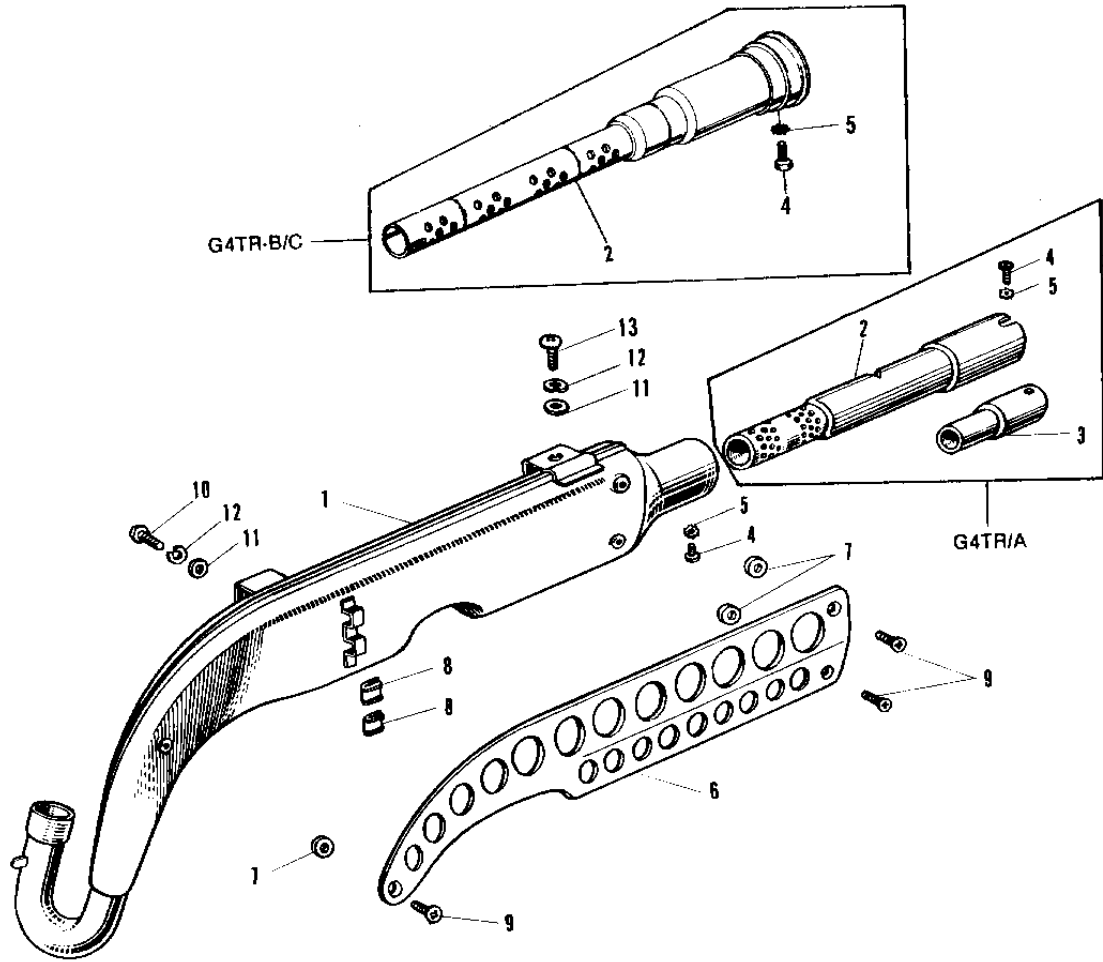

1976 KV100-A7 PARTS DIAGRAM

MUFFLER (70-'73)

10

1976 KV100-A7 PARTS LIST

MUFFLER ('70-'73)

ITEM NAME	PART NUMBER	QUANTITY
MUFFLER ASSY (Ref # 1)	18001-069	1
MUFFLER ASSY (Ref # 1)	18001-069	1
SPARK ARRESTOR COMP (Ref # 2)	18033-037	1
BAFFLE TUBE (Ref # 2)	18033-055	1
BAFFLE TUBE (Ref # 3)	18033-039	1
BOLT,6X10 (Ref # 4)	112G0610	2
BOLT,6X10 (Ref # 4)	112G0610	1
WASHER LOCK 6MM (Ref # 5)	464H0600	2
WASHER LOCK 6MM (Ref # 5)	464H0600	1
COVER,MUFFLER (Ref # 6)	18057-046	1
COVER,MUFFLER (Ref # 6)	18057-046	1
COVER,MUFFLER (Ref # 6)	18057-046	1
INSULATOR (Ref # 7)	18065-001	3
INSULATOR (Ref # 8)	18065-007	2
SCREW PAN HEAD 6X10 (Ref # 9)	221E0610	3
BOLT-SMALL-UPSET,8X16 (Ref # 10)	115G0816	1
WASHER PLAIN 8MM (Ref # 11)	410B0800	2
WASHER SPRING 8MM (Ref # 12)	461F0800	2
SCREW-PAN HEAD,8X16 (Ref # 13)	220B0816	1