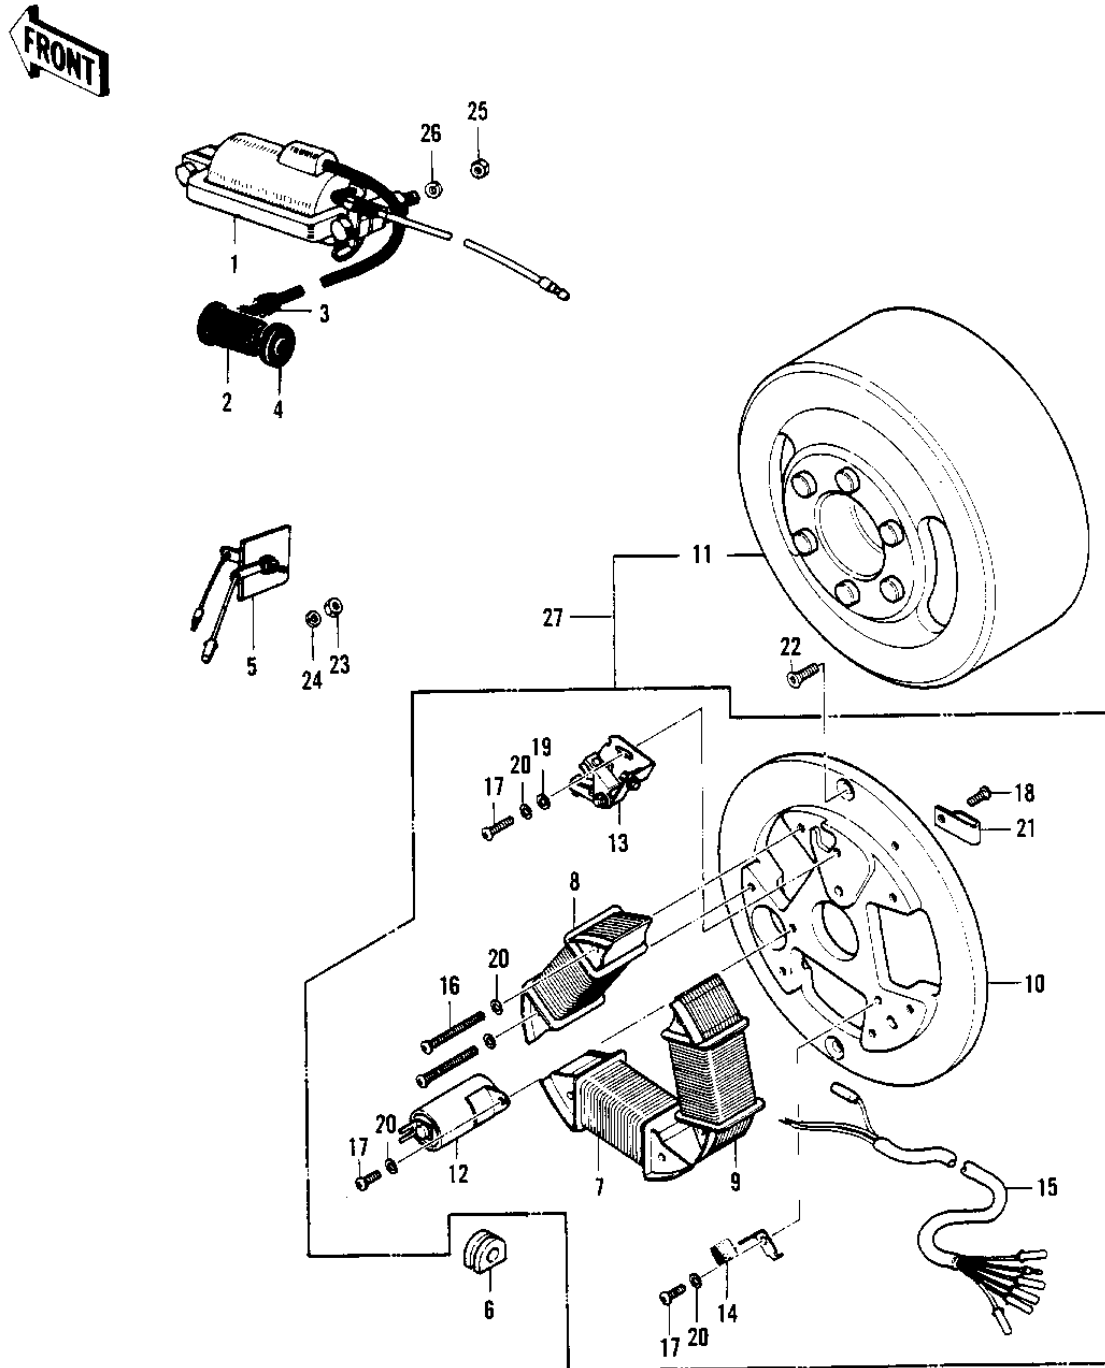

# 1970 Trail Boss PARTS DIAGRAM

IGNITION/GENERATOR ('70-'73)

# 1970 Trail Boss PARTS LIST

## IGNITION/GENERATOR ('70-'73)

ITEM NAME	PART NUMBER	QUANTITY
COIL,IGNITION (Ref # 1)	21121-1047	1
COIL,IGNITION (Ref # 1)	21121-1047	1
CAP-SPARK PLUG (Ref # 2)	21130-016	1
CAP-SPARK PLUG (Ref # 2)	21130-016	X
GROMMET-PLUG CAP,A (Ref # 3)	21131-004	1
GROMMET,SPARK PLG CAP (Ref # 4)	21132-005	1
RECTIFIER (Ref # 5)	21061-5001	1
GROMMET WIRING HARN (Ref # 6)	21017-002	1
COIL LIGHTING A (Ref # 7)	21047-010	1
COIL LIGHTING B (Ref # 8)	21047-011	1
COIL PRIMARY (Ref # 9)	21049-006	1
PLATE-COIL,MAGNETO (Ref # 10)	21048-1002	1
PLATE-COIL,MAGNETO (Ref # 10)	21048-1002	1
MAGNETO ASSY (Ref # 11)	21002-1055	1
CONDENSER (Ref # 12)	21013-006	1
BREAKER ASSY CONTACT (Ref # 13)	21008-006	1
FELT OIL (Ref # 14)	21019-005	1
WIRING HARNESS MAG (Ref # 15)	21029-014	1
SCREW PAN HEAD 4X30 (Ref # 16)	220E0430	6
SCREW PAN HEAD 4X6 (Ref # 17)	220B0406	3
SCREW-PAN-CRSOSS,4X12 (Ref # 18)	220B0412	1
WASHER PLAIN 4MM (Ref # 19)	410B0400	8
WASHER SPRING 4MM (Ref # 20)	461F0400	10
CLAMP WIRING HARNESS (Ref # 21)	21037-002	1
SCREW CNTSNK HD 6X14 (Ref # 22)	221B0614	2
NUT,5MM (Ref # 23)	311B0500	1
WASHER SPRING 5MM (Ref # 24)	461F0500	1
NUT 6MM (Ref # 25)	311B0600	2
WASHER SPRING 6MM (Ref # 26)	461F0600	2