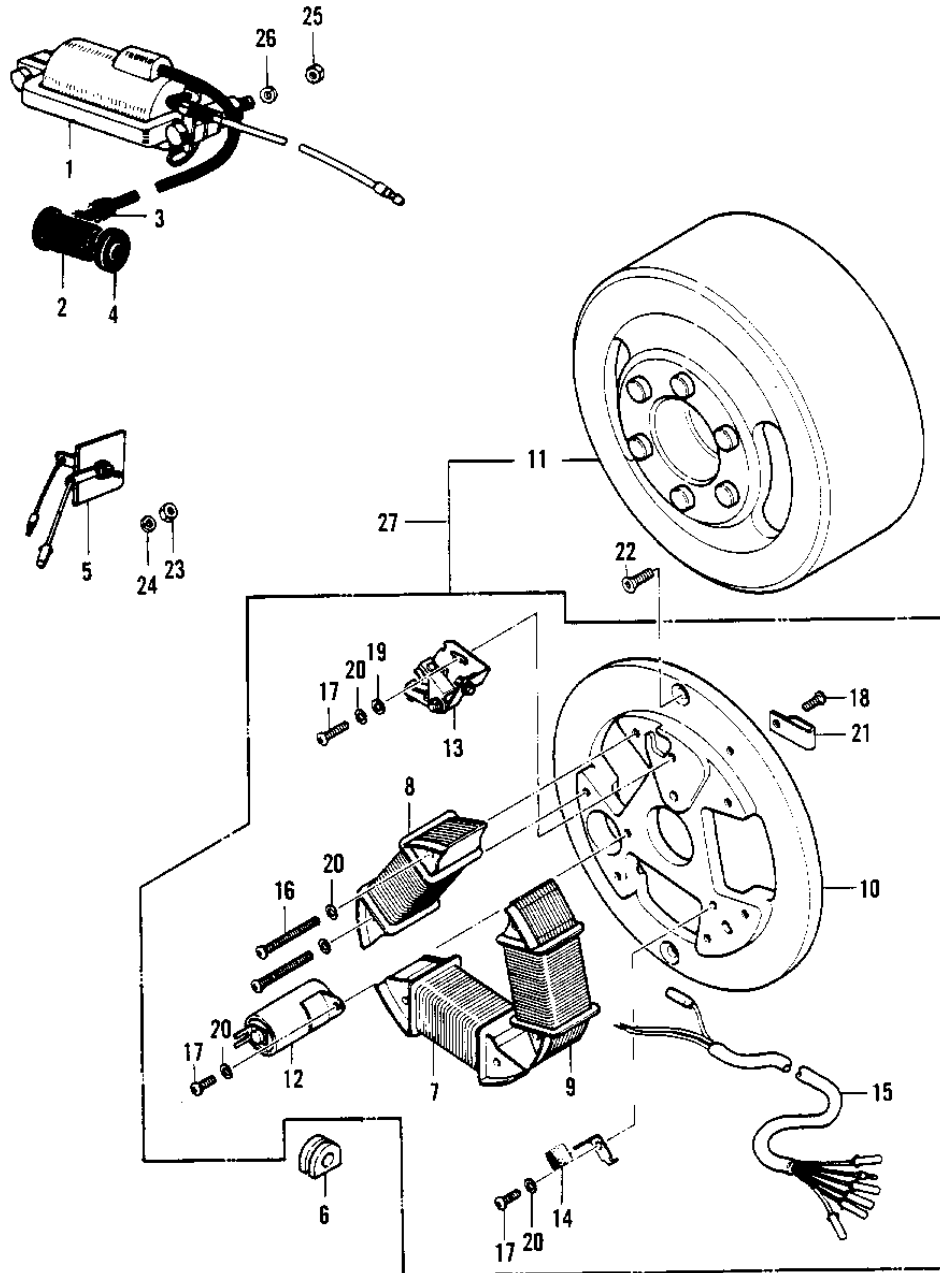

# 1974 G4TR-D PARTS DIAGRAM

IGNITION/GENERATOR ('70-73)

# 1974 G4TR-D PARTS LIST

## IGNITION/GENERATOR ('70-'73)

ITEM NAME	PART NUMBER	QUANTITY
COIL,IGNITION (Ref # 1)	21121-1047	
COIL,IGNITION (Ref # 1)	21121-1047	
CAP-SPARK PLUG (Ref # 2)	21130-016	
CAP-SPARK PLUG (Ref # 2)	21130-016	
GROMMET-PLUG CAP,A (Ref # 3)	21131-004	
GROMMET,SPARK PLG CAP (Ref # 4)	21132-005	
RECTIFIER (Ref # 5)	21061-5001	
GROMMET WIRING HARN (Ref # 6)	21017-002	
COIL LIGHTING A (Ref # 7)	21047-010	
COIL LIGHTING B (Ref # 8)	21047-011	
COIL PRIMARY (Ref # 9)	21049-006	
PLATE-COIL,MAGNETO (Ref # 10)	21048-1002	
PLATE-COIL,MAGNETO (Ref # 10)	21048-1002	
MAGNETO ASSY (Ref # 11)	21002-1055	
CONDENSER (Ref # 12)	21013-006	
BREAKER ASSY CONTACT (Ref # 13)	21008-006	
FELT OIL (Ref # 14)	21019-005	
WIRING HARNESS MAG (Ref # 15)	21029-014	
SCREW PAN HEAD 4X30 (Ref # 16)	220E0430	
SCREW PAN HEAD 4X6 (Ref # 17)	220B0406	
SCREW-PAN-CRSOSS,4X12 (Ref # 18)	220B0412	
WASHER PLAIN 4MM (Ref # 19)	410B0400	
WASHER SPRING 4MM (Ref # 20)	461F0400	
CLAMP WIRING HARNESS (Ref # 21)	21037-002	
SCREW CNTSNK HD 6X14 (Ref # 22)	221B0614	
NUT,5MM (Ref # 23)	311B0500	
WASHER SPRING 5MM (Ref # 24)	461F0500	
NUT 6MM (Ref # 25)	311B0600	
WASHER SPRING 6MM (Ref # 26)	461F0600	