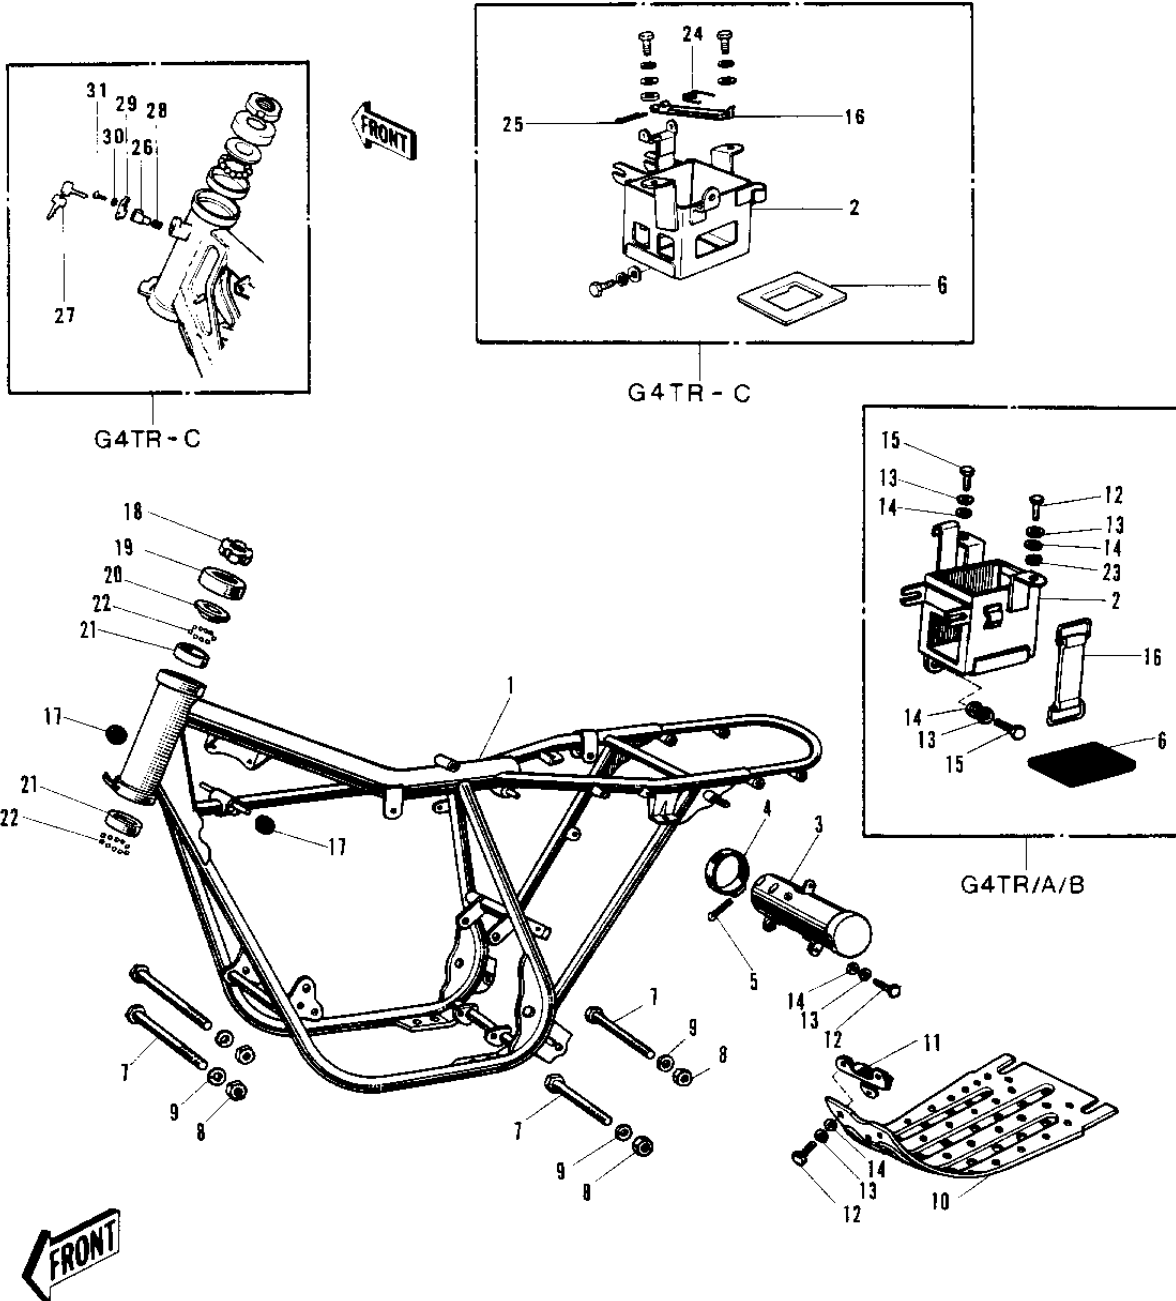

1970 Trail Boss PARTS DIAGRAM

FRAME/FRAME FITTINGS (70-'73)

1970 Trail Boss PARTS LIST

FRAME/FRAME FITTINGS ('70-'73)

ITEM NAME	PART NUMBER	QUANTITY
FRAME (Ref # 1)	32002-041	1
FRAME (Ref # 1)	32002-058	1
FRAME (Ref # 1)	32002-064	X
CASE BATTERY (Ref # 2)	32097-015	1
CASE-BATTERY (Ref # 2)	32097-024	1
BOX TOOL (Ref # 3)	32098-011	1
CAP-TOOL CASE (Ref # 4)	32099-005	1
PIN COTTER 2.0X30 (Ref # 5)	550D2030	1
MAT BATTERY (Ref # 6)	32103-013	1
MAT-BATTERY (Ref # 6)	32103-024	1
BOLT,FLANGED,10X115 (Ref # 7)	92001-1603	4
BOLT,FLANGED,10X115 (Ref # 7)	92001-1603	X
NUT,10MM (Ref # 8)	314B1000	4
WASHER SPRING 10MM (Ref # 9)	461F1000	4
GUARD ENGINE (Ref # 10)	55011-010	1
BRACKET ENG GUARD (Ref # 11)	55012-002	1
BOLT-UPSET,6X12 (Ref # 12)	112G0612	6
WASHER PLAIN 6MM (Ref # 13)	411B0600	8
WASHER SPRING 6MM (Ref # 14)	461F0600	7
BOLT-UPSET,6X16 (Ref # 15)	112G0616	2
BAND TOOL (Ref # 16)	92072-012	1
BAND-BATTERY (Ref # 16)	92072-037	1
DAMPER RUBB FUEL TANK (Ref # 17)	92075-050	1
NUT STEERING STEM LCK (Ref # 18)	92090-006	1
CAP STEERING STEM (Ref # 19)	46098-004	1
CONE UPPER BEARING (Ref # 20)	92047-005	1
RACE BEARING (Ref # 21)	92048-004	2
BALL STEEL 3/16' (Ref # 22)	600A0600	46
WASHER LOCK 6MM (Ref # 23)	463H0600	1

1970 Trail Boss PARTS LIST

FRAME/FRAME FITTINGS ('70-'73)

ITEM NAME	PART NUMBER	QUANTITY
SPRING-RETURN (Ref # 24)	92083-017	1
PIN-COTTER,2.5X35 (Ref # 25)	550D2535	1
LOCK ASSY-STEERING (Ref # 26)	27016-029	1
SPRING-STEERING LOCK (Ref # 28)	27032-001	1
CAP,STEERING LOCK (Ref # 29)	11012-1134	1
WASHER (Ref # 30)	92097-003	1
SCREW-TAPPING (Ref # 31)	92008-007	1