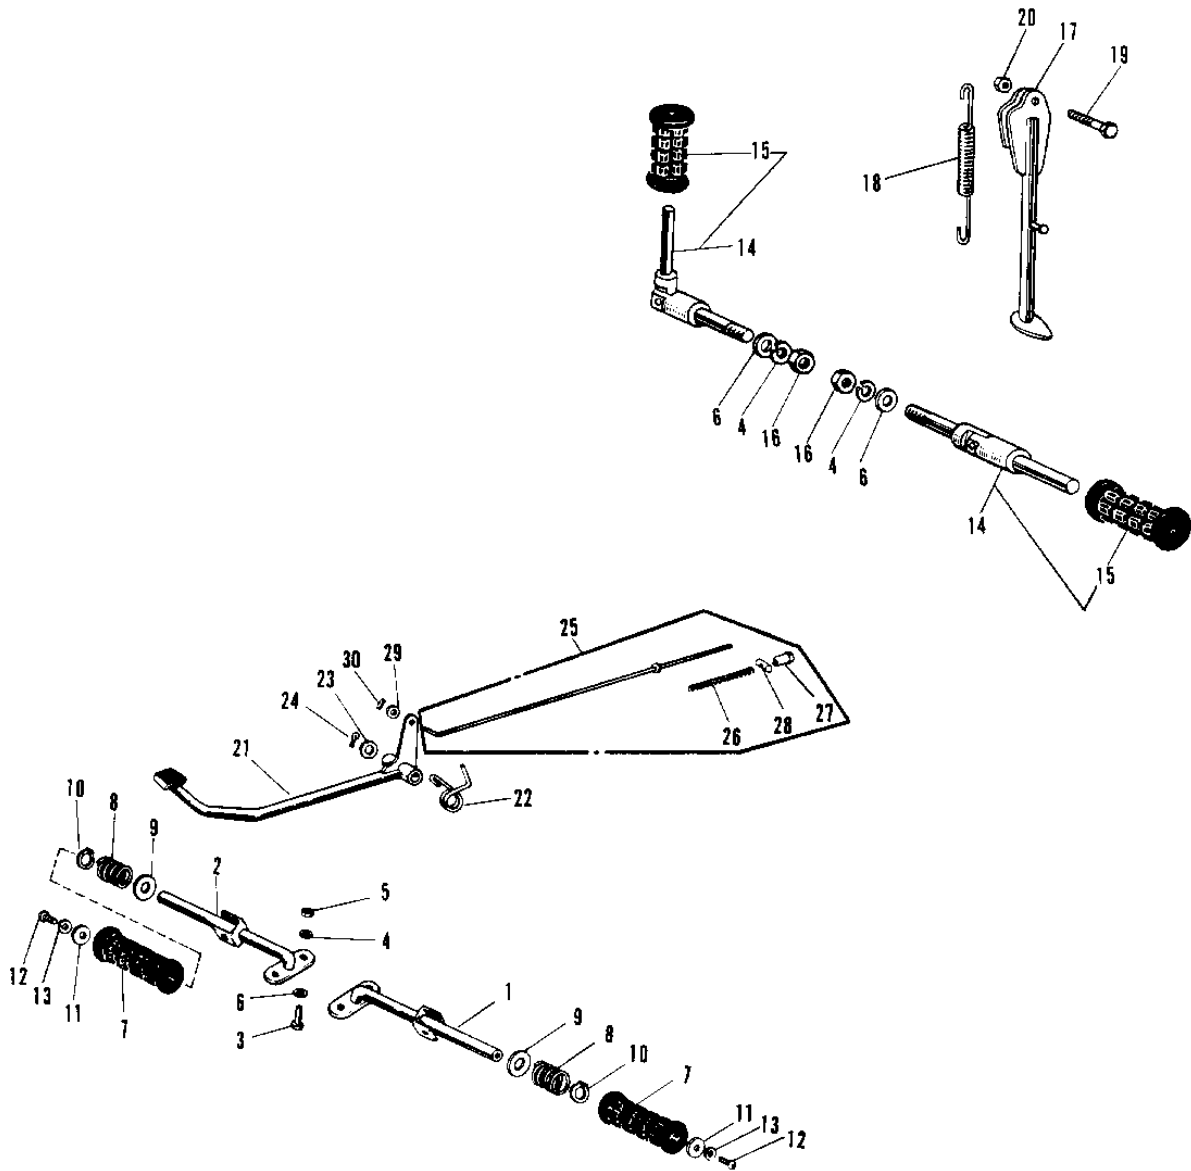

1970 Trail Boss PARTS DIAGRAM

FOOTRESTS/STAND/BRAKE PEDAL G4TR/A/B (7)

G4TR/A

1970 Trail Boss PARTS LIST

FOOTRESTS/STAND/BRAKE PEDAL G4TR/A/B (7

ITEM NAME	PART NUMBER	QUANTITY
BAR FOOTREST L.H (Ref # 1)	34003-018	1
BAR FOOTREST R.H (Ref # 2)	34003-019	1
BOLT-UPSET,10X20 (Ref # 3)	112B1020	4
WASHER SPRING 10MM (Ref # 4)	461F1000	6
NUT 10MM (Ref # 5)	315B1000	5
WASHER PLAIN 10MM (Ref # 6)	410B1000	6
RUBBER FOOTREST (Ref # 7)	92076-006	2
SPRING FOOTREST PEG (Ref # 8)	34006-002	2
WASHER FOLDING PEG (Ref # 9)	92022-049	4
CIRCLIP 16MM (Ref # 10)	480J1600	2
WASHER PLAIN (Ref # 11)	92022-024	2
SCREW PAN HEAD 6X20 (Ref # 12)	220B0620	2
WASHER SPRING 6MM (Ref # 13)	461F0600	2
BAR SET-REAR FOOTREST (Ref # 14)	34030-001	2
RUBBER REAR FOOTREST (Ref # 15)	92076-008	2
NUT,10MM (Ref # 16)	314B1000	2
STAND-SIDE (Ref # 17)	34024-035	1
SPRING,SIDE STAND (Ref # 18)	34025-001	1
BOLT,HEX HEAD,10X25 (Ref # 19)	113G1025	1
NUT 10MM (Ref # 20)	315B1000	1
PEDAL-BRAKE (Ref # 21)	43001-045	1
SPRING BRAKE PEDAL (Ref # 22)	43005-007	1
WASHER BRAKE PEDAL (Ref # 23)	92022-085	1
PIN COTTER 3.0X30 (Ref # 24)	550D3030	1
BRAKE ROD ASSY (Ref # 25)	43010-5003	1
BRAKE ROD ASSY (Ref # 25)	43010-5003	1
BRAKE ROD ASSY (Ref # 25)	43010-5003	1
SPRING,BRAKE ROD (Ref # 26)	43012-001	1
NUT-BRAKE ROD ADJUST (Ref # 27)	92015-042	1