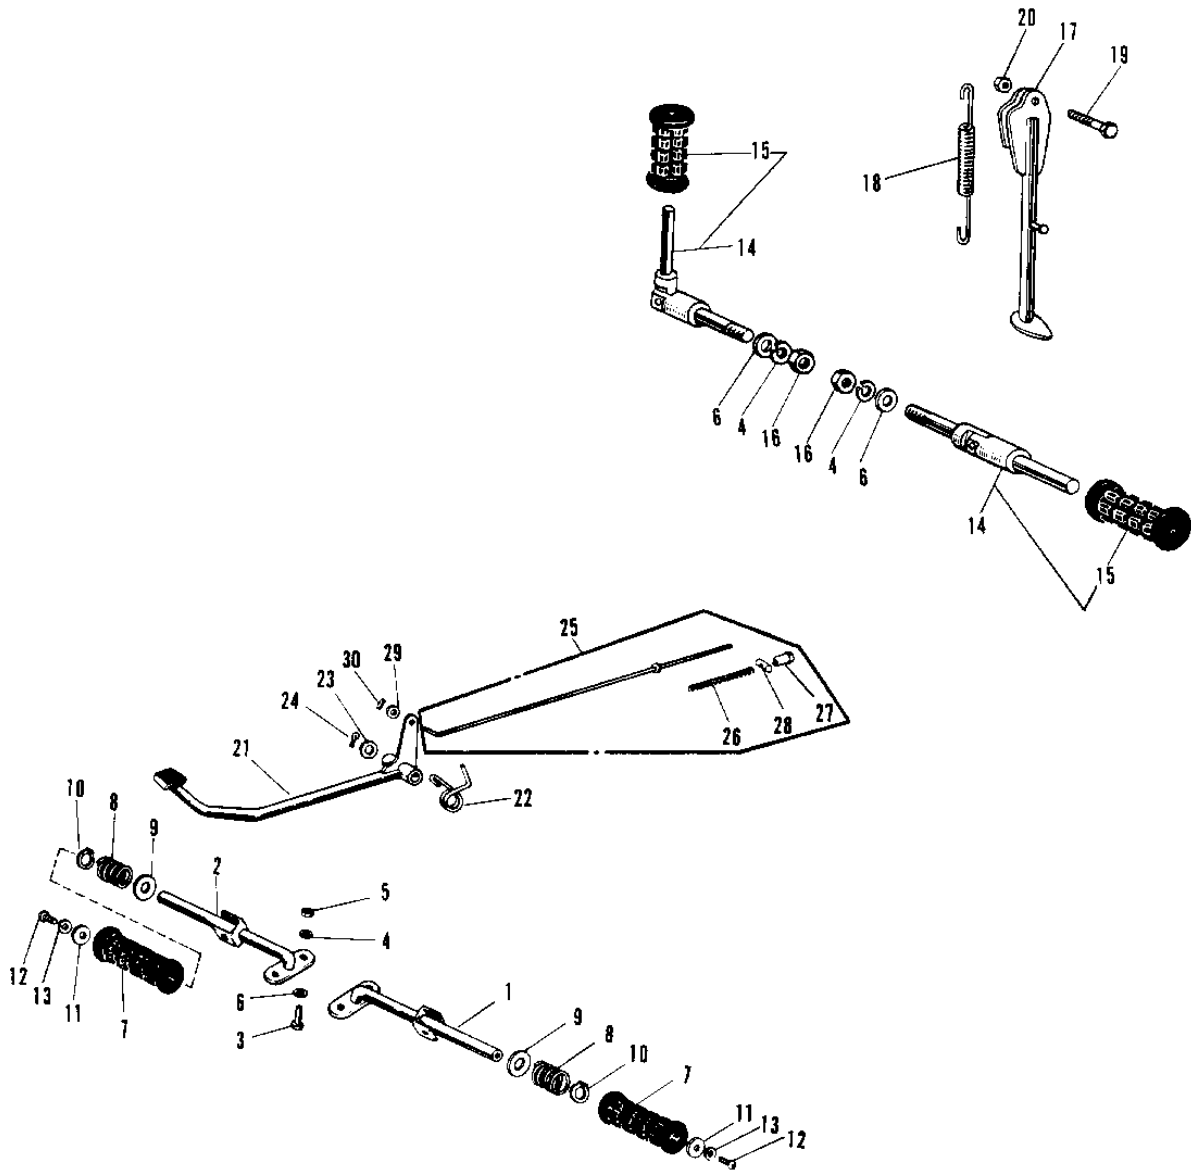

1971 G4TR-A PARTS DIAGRAM

FOOTRESTS/STAND/BRAKE PEDAL G4TR/A/B (7)

G4TR/A

1971 G4TR-A PARTS LIST

FOOTRESTS/STAND/BRAKE PEDAL G4TR/A/B (7

ITEM NAME	PART NUMBER	QUANTITY
BAR FOOTREST L.H (Ref # 1)	34003-018	
BAR FOOTREST R.H (Ref # 2)	34003-019	
BOLT-UPSET,10X20 (Ref # 3)	112B1020	
WASHER SPRING 10MM (Ref # 4)	461F1000	
NUT 10MM (Ref # 5)	315B1000	
WASHER PLAIN 10MM (Ref # 6)	410B1000	
RUBBER FOOTREST (Ref # 7)	92076-006	
SPRING FOOTREST PEG (Ref # 8)	34006-002	
WASHER FOLDING PEG (Ref # 9)	92022-049	
CIRCLIP 16MM (Ref # 10)	480J1600	
WASHER PLAIN (Ref # 11)	92022-024	
SCREW PAN HEAD 6X20 (Ref # 12)	220B0620	
WASHER SPRING 6MM (Ref # 13)	461F0600	
BAR SET-REAR FOOTREST (Ref # 14)	34030-001	
RUBBER REAR FOOTREST (Ref # 15)	92076-008	
NUT,10MM (Ref # 16)	314B1000	
STAND-SIDE (Ref # 17)	34024-035	
SPRING,SIDE STAND (Ref # 18)	34025-001	
BOLT,HEX HEAD,10X25 (Ref # 19)	113G1025	
NUT 10MM (Ref # 20)	315B1000	
PEDAL-BRAKE (Ref # 21)	43001-045	
SPRING BRAKE PEDAL (Ref # 22)	43005-007	
WASHER BRAKE PEDAL (Ref # 23)	92022-085	
PIN COTTER 3.0X30 (Ref # 24)	550D3030	
BRAKE ROD ASSY (Ref # 25)	43010-5003	
BRAKE ROD ASSY (Ref # 25)	43010-5003	
BRAKE ROD ASSY (Ref # 25)	43010-5003	
SPRING,BRAKE ROD (Ref # 26)	43012-001	
NUT-BRAKE ROD ADJUST (Ref # 27)	92015-042	