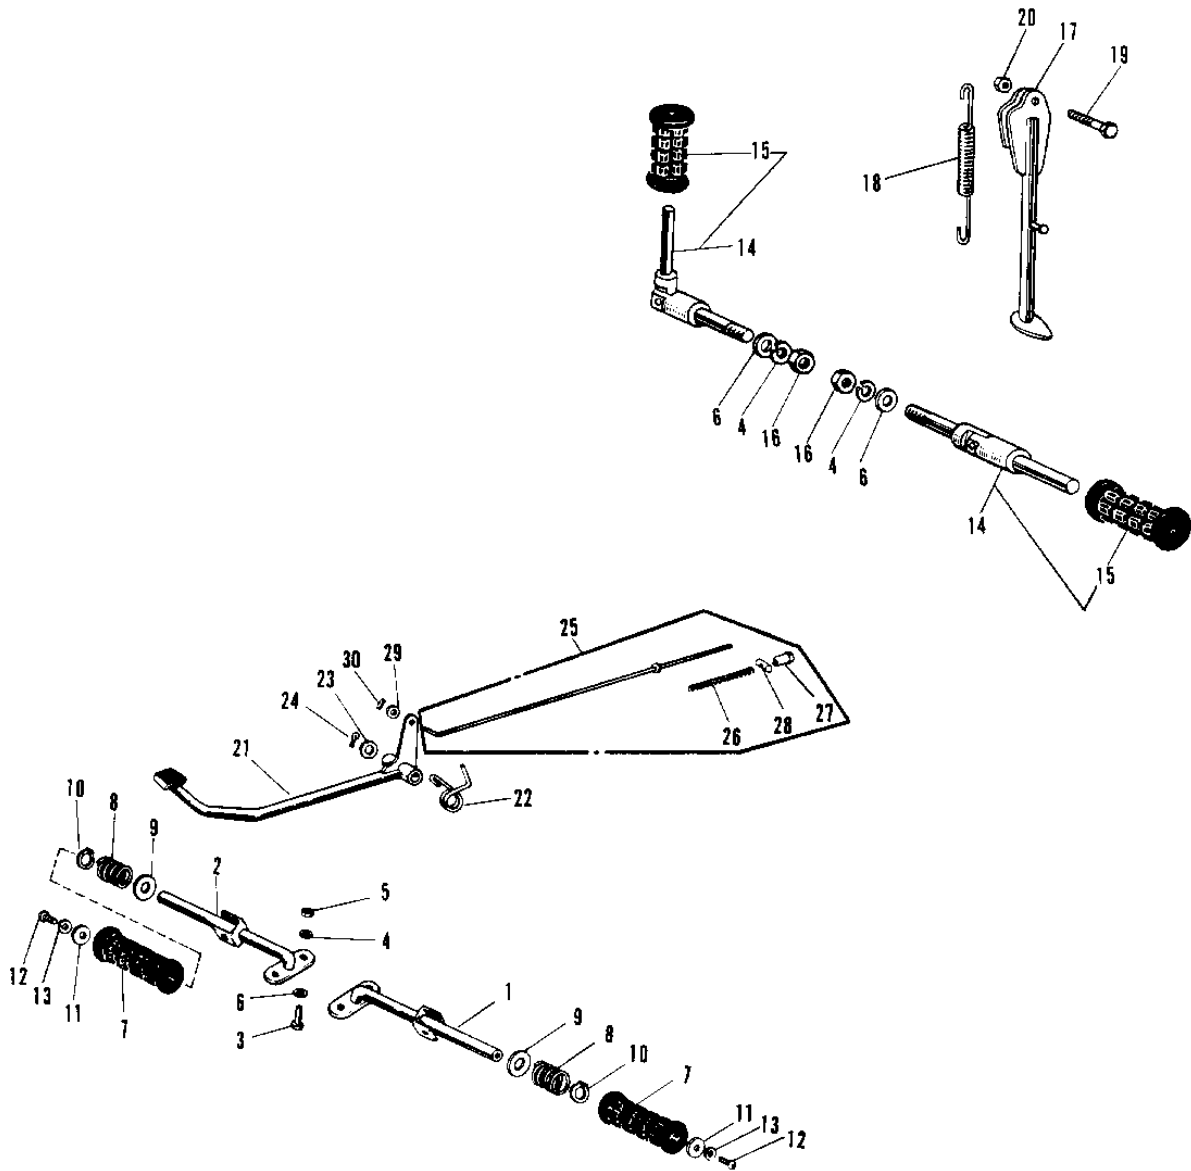

1974 G4TR-D PARTS DIAGRAM

FOOTRESTS/STAND/BRAKE PEDAL G4TR/A/B (7)

G4TR/A

1974 G4TR-D PARTS LIST

FOOTRESTS/STAND/BRAKE PEDAL G4TR/A/B (7

ITEM NAME	PART NUMBER	QUANTITY
BAR FOOTREST L.H (Ref # 1)	34003-018	
BAR FOOTREST R.H (Ref # 2)	34003-019	
BOLT-UPSET,10X20 (Ref # 3)	112B1020	
WASHER SPRING 10MM (Ref # 4)	461F1000	
NUT 10MM (Ref # 5)	315B1000	
WASHER PLAIN 10MM (Ref # 6)	410B1000	
RUBBER FOOTREST (Ref # 7)	92076-006	
SPRING FOOTREST PEG (Ref # 8)	34006-002	
WASHER FOLDING PEG (Ref # 9)	92022-049	
CIRCLIP 16MM (Ref # 10)	480J1600	
WASHER PLAIN (Ref # 11)	92022-024	
SCREW PAN HEAD 6X20 (Ref # 12)	220B0620	
WASHER SPRING 6MM (Ref # 13)	461F0600	
BAR SET-REAR FOOTREST (Ref # 14)	34030-001	
RUBBER REAR FOOTREST (Ref # 15)	92076-008	
NUT,10MM (Ref # 16)	314B1000	
STAND-SIDE (Ref # 17)	34024-035	
SPRING,SIDE STAND (Ref # 18)	34025-001	
BOLT,HEX HEAD,10X25 (Ref # 19)	113G1025	
NUT 10MM (Ref # 20)	315B1000	
PEDAL-BRAKE (Ref # 21)	43001-045	
SPRING BRAKE PEDAL (Ref # 22)	43005-007	
WASHER BRAKE PEDAL (Ref # 23)	92022-085	
PIN COTTER 3.0X30 (Ref # 24)	550D3030	
BRAKE ROD ASSY (Ref # 25)	43010-5003	
BRAKE ROD ASSY (Ref # 25)	43010-5003	
BRAKE ROD ASSY (Ref # 25)	43010-5003	
SPRING,BRAKE ROD (Ref # 26)	43012-001	
NUT-BRAKE ROD ADJUST (Ref # 27)	92015-042	