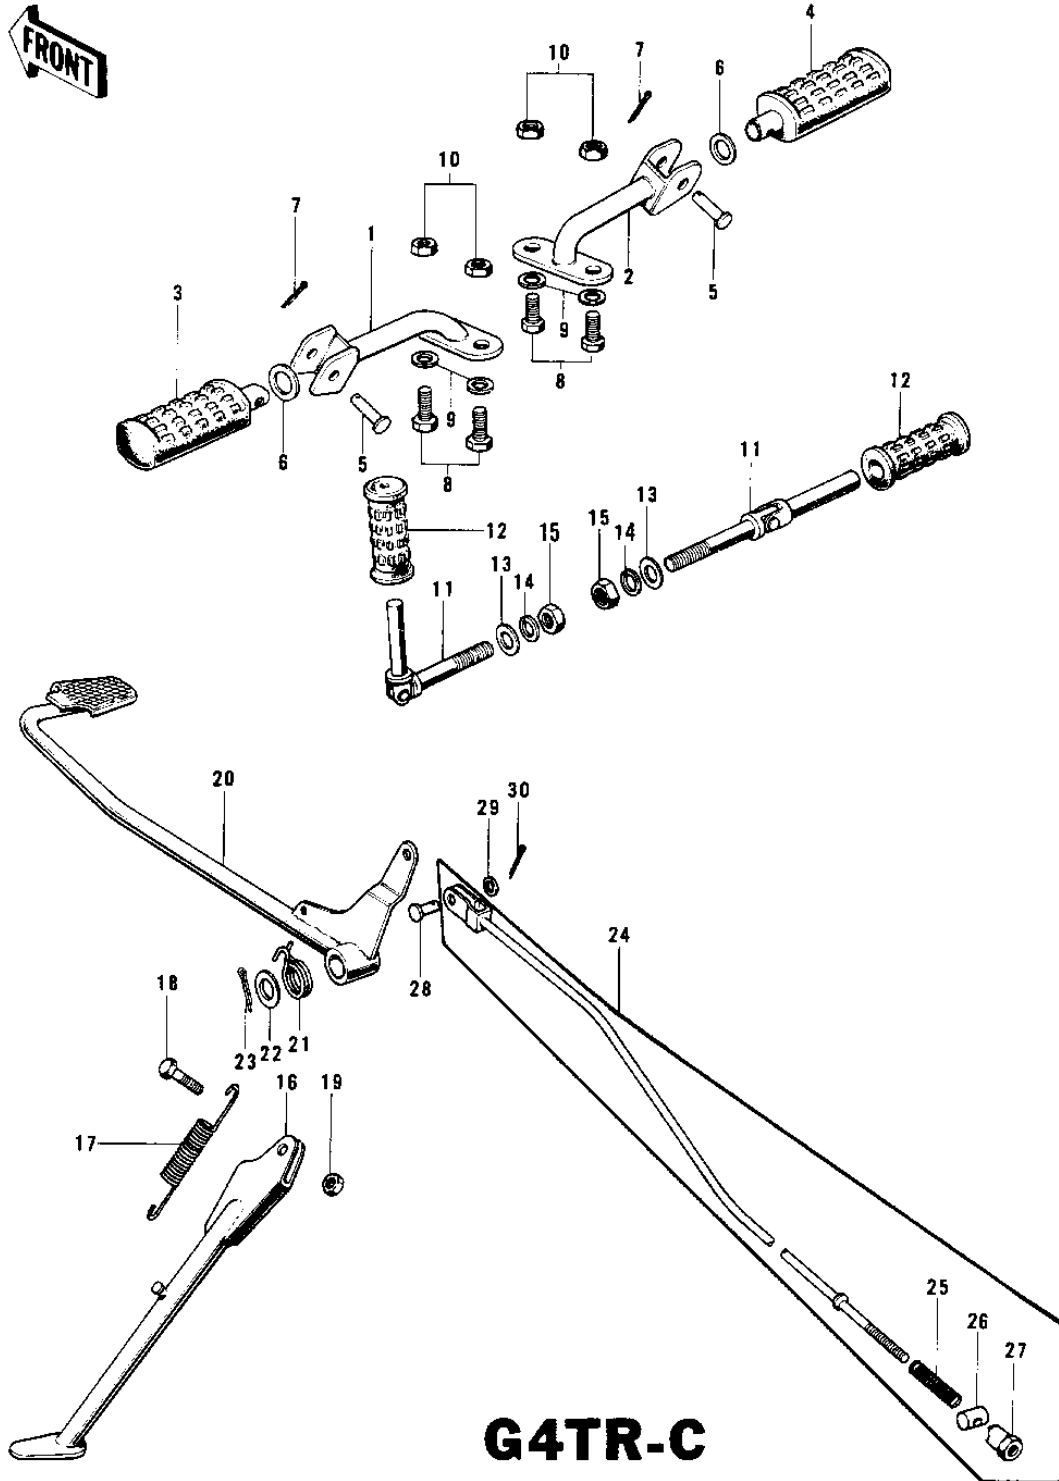

1970 Trail Boss PARTS DIAGRAM

FOOTRESTS/STAND/BRAKE PEDAL G4TR-C (70-

1C

1970 Trail Boss PARTS LIST

FOOTRESTS/STAND/BRAKE PEDAL G4TR-C ('70-

ITEM NAME	PART NUMBER	QUANTITY
BAR,L.H FOOTREST (Ref # 1)	34003-047	1
BAR,L.H FOOTREST (Ref # 1)	34003-047	1
BAR,R.H FOOTREST (Ref # 2)	34003-048	1
BAR,R.H FOOTREST (Ref # 2)	34003-048	1
STEP-ASSY,FR,LH (Ref # 3)	34027-1114	1
STEP-ASSY,FR,LH (Ref # 3)	34027-1114	1
STEP-ASSY,FR,RH (Ref # 4)	34027-1115	1
STEP-ASSY,FR,RH (Ref # 4)	34027-1115	1
PIN-FOOTREST BAR FIT (Ref # 5)	92043-080	2
WASHER PL 22.5X36X2.3 (Ref # 6)	92022-204	2
PIN,COTTER,2.5X15 (Ref # 7)	550D2515	2
BOLT-UPSET,10X20 (Ref # 8)	112B1020	4
WASHER PLAIN 10MM (Ref # 9)	410B1000	4
NUT 10MM (Ref # 10)	315B1000	4
BAR-RR FOOTREST (OPT) (Ref # 11)	34028-009	2
RUBBER,REAR FOOTREST (Ref # 12)	92076-024	2
WASHER-PLAIN (OPT) (Ref # 13)	92022-199	2
WASHER SPRING 10MM (Ref # 14)	461F1000	2
NUT,10MM (Ref # 15)	314B1000	2
STAND-SIDE (Ref # 16)	34024-035	1
SPRING,SIDE STAND (Ref # 17)	34025-001	1
BOLT,HEX HEAD,10X25 (Ref # 18)	113G1025	1
NUT 10MM (Ref # 19)	315B1000	1
PEDAL-BRAKE (Ref # 20)	43001-045	1
SPRING BRAKE PEDAL (Ref # 21)	43005-007	1
WASHER BRAKE PEDAL (Ref # 22)	92022-085	1
PIN COTTER 3.0X30 (Ref # 23)	550D3030	1
ROD ASSY,BRAKE (Ref # 24)	43010-016	1
ROD ASSY,BRAKE (Ref # 24)	43010-016	1