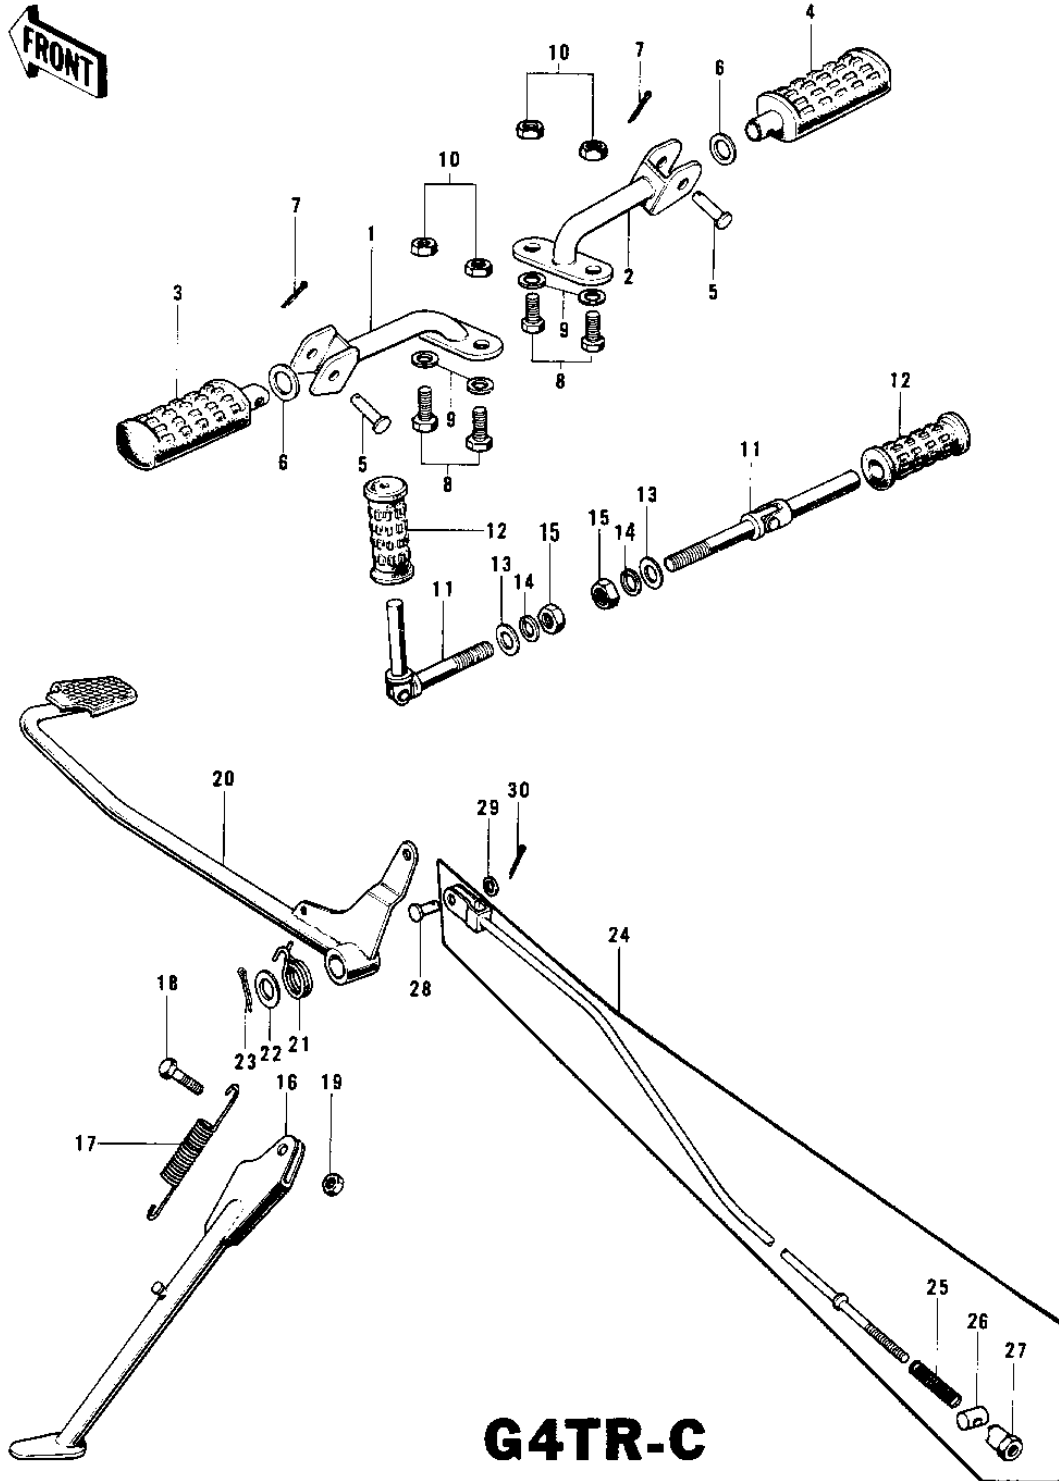

1970 Trail Boss PARTS DIAGRAM

FOOTRESTS/STAND/BRAKE PEDAL G4TR-C (70-

1C

|

1970 Trail Boss PARTS LIST

FOOTRESTS/STAND/BRAKE PEDAL G4TR-C ('70-

ITEM NAME	PART NUMBER	QUANTITY
BAR,L.H FOOTREST (Ref # 1)	34003-047	1
BAR,L.H FOOTREST (Ref # 1)	34003-047	1
BAR,R.H FOOTREST (Ref # 2)	34003-048	1
BAR,R.H FOOTREST (Ref # 2)	34003-048	1
STEP-ASSY,FR,LH (Ref # 3)	34027-1114	1
STEP-ASSY,FR,LH (Ref # 3)	34027-1114	1
STEP-ASSY,FR,RH (Ref # 4)	34027-1115	1
STEP-ASSY,FR,RH (Ref # 4)	34027-1115	1
PIN-FOOTREST BAR FIT (Ref # 5)	92043-080	2
WASHER PL 22.5X36X2.3 (Ref # 6)	92022-204	2
PIN,COTTER,2.5X15 (Ref # 7)	550D2515	2
BOLT-UPSET,10X20 (Ref # 8)	112B1020	4
WASHER PLAIN 10MM (Ref # 9)	410B1000	4
NUT 10MM (Ref # 10)	315B1000	4
BAR-RR FOOTREST (OPT) (Ref # 11)	34028-009	2
RUBBER,REAR FOOTREST (Ref # 12)	92076-024	2
WASHER-PLAIN (OPT) (Ref # 13)	92022-199	2
WASHER SPRING 10MM (Ref # 14)	461F1000	2
NUT,10MM (Ref # 15)	314B1000	2
STAND-SIDE (Ref # 16)	34024-035	1
SPRING,SIDE STAND (Ref # 17)	34025-001	1
BOLT,HEX HEAD,10X25 (Ref # 18)	113G1025	1
NUT 10MM (Ref # 19)	315B1000	1
PEDAL-BRAKE (Ref # 20)	43001-045	1
SPRING BRAKE PEDAL (Ref # 21)	43005-007	1
WASHER BRAKE PEDAL (Ref # 22)	92022-085	1
PIN COTTER 3.0X30 (Ref # 23)	550D3030	1
ROD ASSY,BRAKE (Ref # 24)	43010-016	1
ROD ASSY,BRAKE (Ref # 24)	43010-016	1