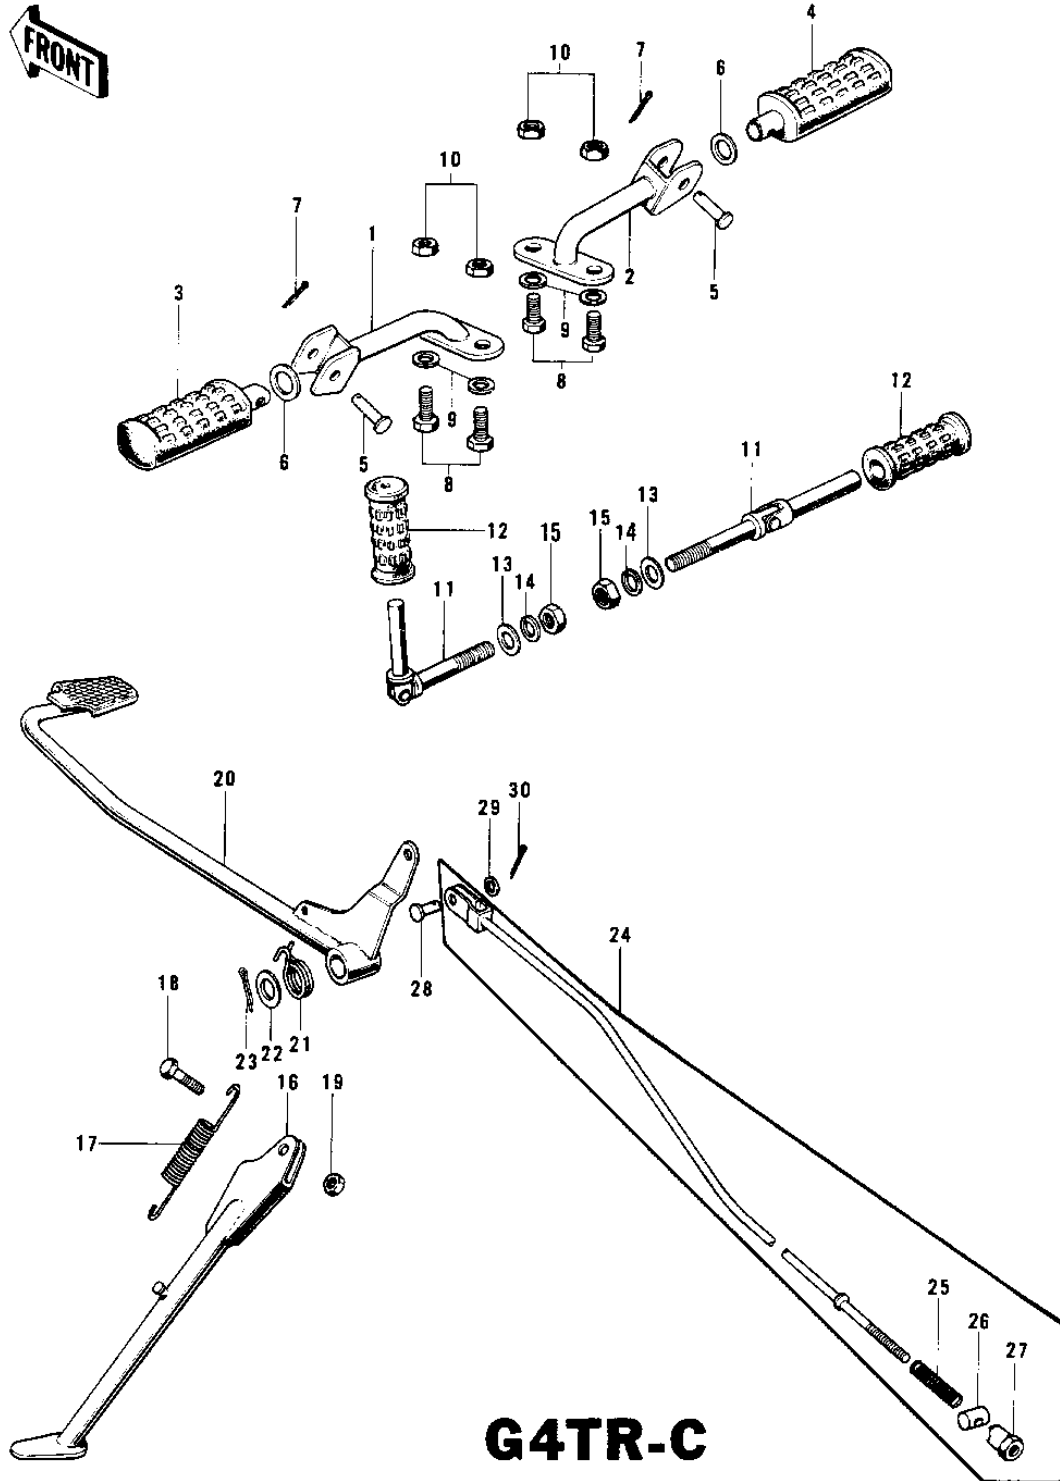

1974 G4TR-D PARTS DIAGRAM

FOOTRESTS/STAND/BRAKE PEDAL G4TR-C (70-

1C

1974 G4TR-D PARTS LIST

FOOTRESTS/STAND/BRAKE PEDAL G4TR-C ('70-

ITEM NAME	PART NUMBER	QUANTITY
BAR,L.H FOOTREST (Ref # 1)	34003-047	
BAR,L.H FOOTREST (Ref # 1)	34003-047	
BAR,R.H FOOTREST (Ref # 2)	34003-048	
BAR,R.H FOOTREST (Ref # 2)	34003-048	
STEP-ASSY,FR,LH (Ref # 3)	34027-1114	
STEP-ASSY,FR,LH (Ref # 3)	34027-1114	
STEP-ASSY,FR,RH (Ref # 4)	34027-1115	
STEP-ASSY,FR,RH (Ref # 4)	34027-1115	
PIN-FOOTREST BAR FIT (Ref # 5)	92043-080	
WASHER PL 22.5X36X2.3 (Ref # 6)	92022-204	
PIN,COTTER,2.5X15 (Ref # 7)	550D2515	
BOLT-UPSET,10X20 (Ref # 8)	112B1020	
WASHER PLAIN 10MM (Ref # 9)	410B1000	
NUT 10MM (Ref # 10)	315B1000	
BAR-RR FOOTREST (OPT) (Ref # 11)	34028-009	
RUBBER,REAR FOOTREST (Ref # 12)	92076-024	
WASHER-PLAIN (OPT) (Ref # 13)	92022-199	
WASHER SPRING 10MM (Ref # 14)	461F1000	
NUT,10MM (Ref # 15)	314B1000	
STAND-SIDE (Ref # 16)	34024-035	
SPRING,SIDE STAND (Ref # 17)	34025-001	
BOLT,HEX HEAD,10X25 (Ref # 18)	113G1025	
NUT 10MM (Ref # 19)	315B1000	
PEDAL-BRAKE (Ref # 20)	43001-045	
SPRING BRAKE PEDAL (Ref # 21)	43005-007	
WASHER BRAKE PEDAL (Ref # 22)	92022-085	
PIN COTTER 3.0X30 (Ref # 23)	550D3030	
ROD ASSY,BRAKE (Ref # 24)	43010-016	
ROD ASSY,BRAKE (Ref # 24)	43010-016	