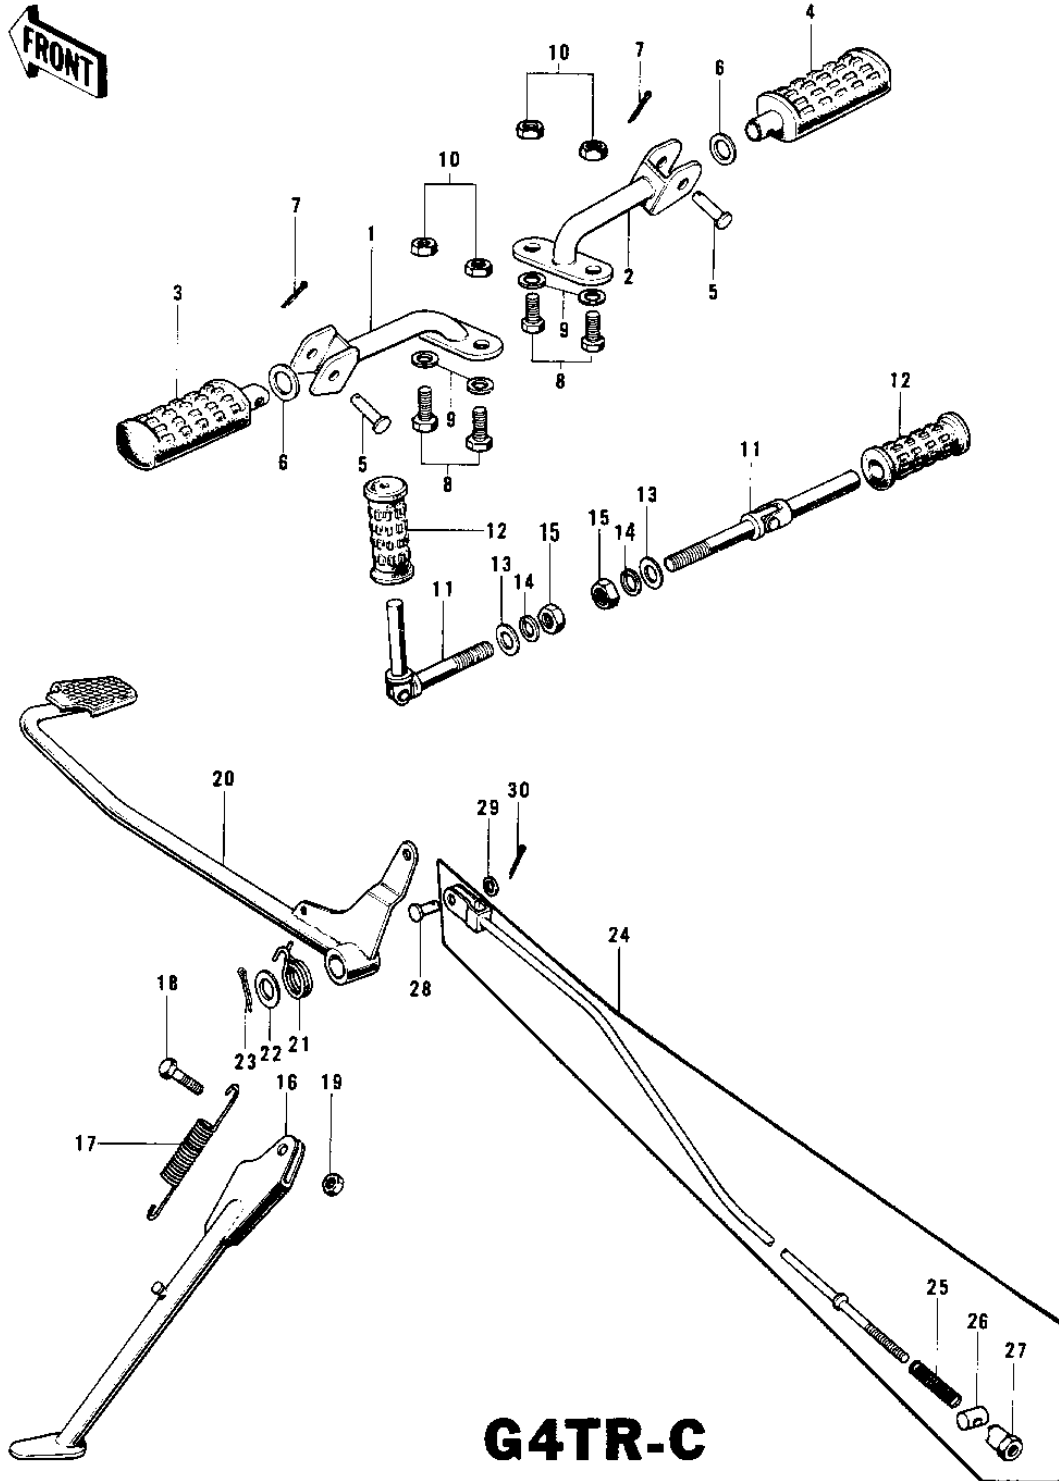

# 1974 G4TR-D PARTS DIAGRAM

FOOTRESTS/STAND/BRAKE PEDAL G4TR-C (70-

1C

# 1974 G4TR-D PARTS LIST

FOOTRESTS/STAND/BRAKE PEDAL G4TR-C ('70-

ITEM NAME	PART NUMBER	QUANTITY
BAR,L.H FOOTREST (Ref # 1)	34003-047	
BAR,L.H FOOTREST (Ref # 1)	34003-047	
BAR,R.H FOOTREST (Ref # 2)	34003-048	
BAR,R.H FOOTREST (Ref # 2)	34003-048	
STEP-ASSY,FR,LH (Ref # 3)	34027-1114	
STEP-ASSY,FR,LH (Ref # 3)	34027-1114	
STEP-ASSY,FR,RH (Ref # 4)	34027-1115	
STEP-ASSY,FR,RH (Ref # 4)	34027-1115	
PIN-FOOTREST BAR FIT (Ref # 5)	92043-080	
WASHER PL 22.5X36X2.3 (Ref # 6)	92022-204	
PIN,COTTER,2.5X15 (Ref # 7)	550D2515	
BOLT-UPSET,10X20 (Ref # 8)	112B1020	
WASHER PLAIN 10MM (Ref # 9)	410B1000	
NUT 10MM (Ref # 10)	315B1000	
BAR-RR FOOTREST (OPT) (Ref # 11)	34028-009	
RUBBER,REAR FOOTREST (Ref # 12)	92076-024	
WASHER-PLAIN (OPT) (Ref # 13)	92022-199	
WASHER SPRING 10MM (Ref # 14)	461F1000	
NUT,10MM (Ref # 15)	314B1000	
STAND-SIDE (Ref # 16)	34024-035	
SPRING,SIDE STAND (Ref # 17)	34025-001	
BOLT,HEX HEAD,10X25 (Ref # 18)	113G1025	
NUT 10MM (Ref # 19)	315B1000	
PEDAL-BRAKE (Ref # 20)	43001-045	
SPRING BRAKE PEDAL (Ref # 21)	43005-007	
WASHER BRAKE PEDAL (Ref # 22)	92022-085	
PIN COTTER 3.0X30 (Ref # 23)	550D3030	
ROD ASSY,BRAKE (Ref # 24)	43010-016	
ROD ASSY,BRAKE (Ref # 24)	43010-016	