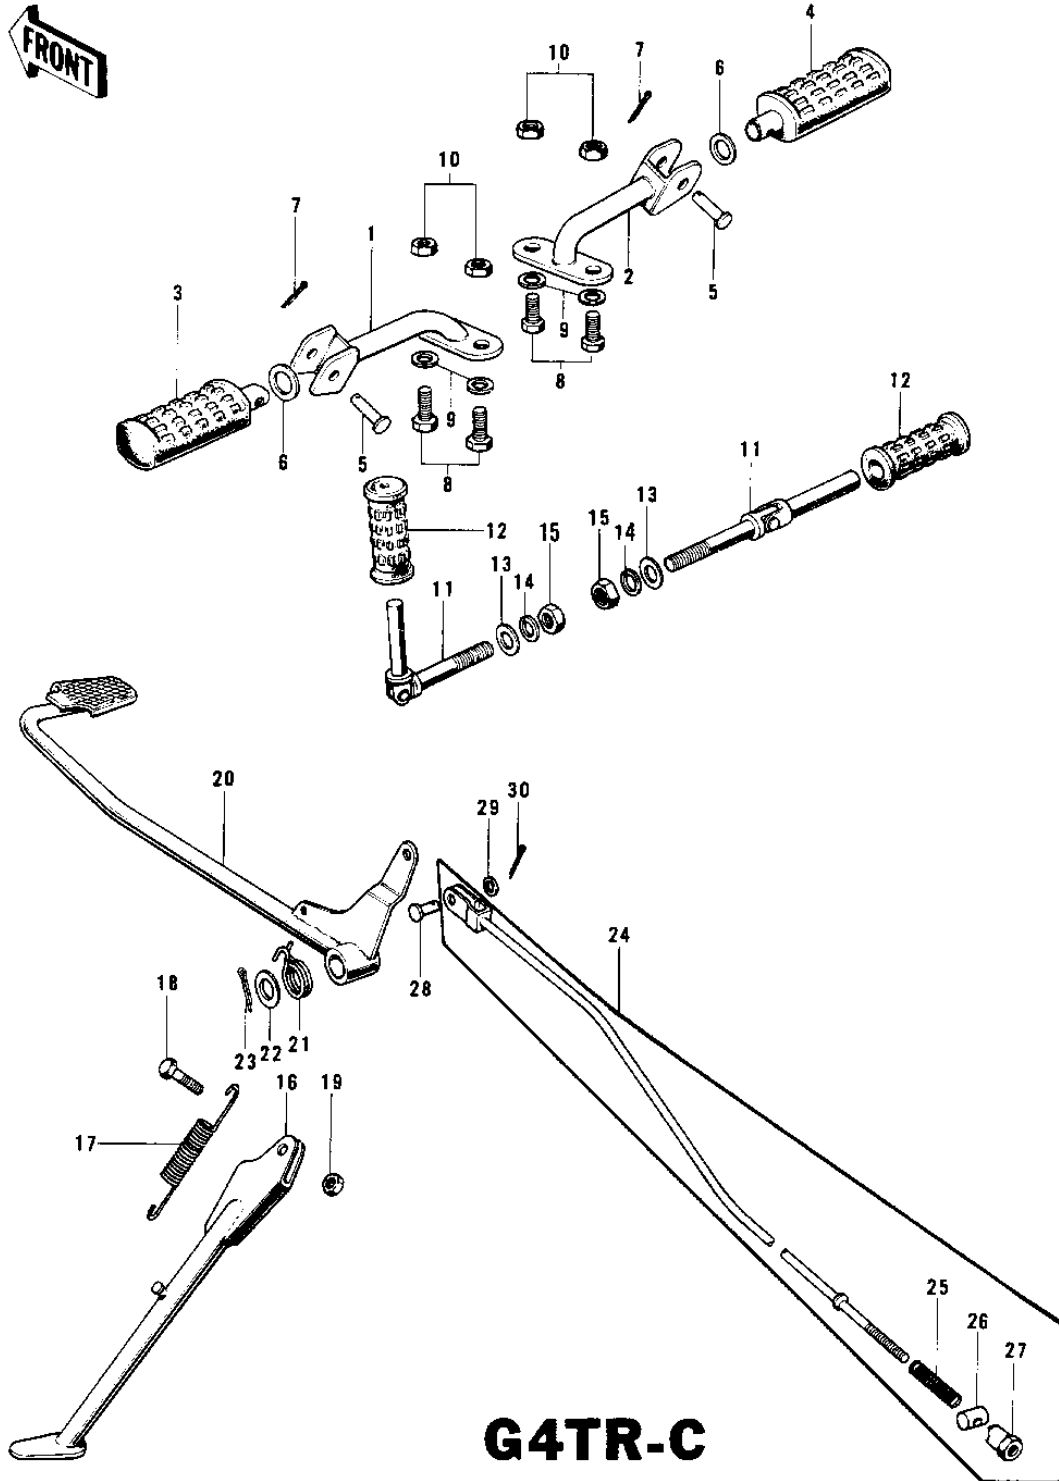

1975 G4TR-E PARTS DIAGRAM

FOOTRESTS/STAND/BRAKE PEDAL G4TR-C (70-

1C

1975 G4TR-E PARTS LIST

FOOTRESTS/STAND/BRAKE PEDAL G4TR-C (70-

ITEM NAME	PART NUMBER	QUANTITY
BAR,L.H FOOTREST (Ref # 1)	34003-047	1
BAR,L.H FOOTREST (Ref # 1)	34003-047	1
BAR,R.H FOOTREST (Ref # 2)	34003-048	1
BAR,R.H FOOTREST (Ref # 2)	34003-048	1
STEP-ASSY,FR,LH (Ref # 3)	34027-1114	1
STEP-ASSY,FR,LH (Ref # 3)	34027-1114	1
STEP-ASSY,FR,RH (Ref # 4)	34027-1115	1
STEP-ASSY,FR,RH (Ref # 4)	34027-1115	1
PIN-FOOTREST BAR FIT (Ref # 5)	92043-080	2
WASHER PL 22.5X36X2.3 (Ref # 6)	92022-204	2
PIN,COTTER,2.5X15 (Ref # 7)	550D2515	2
BOLT-UPSET,10X20 (Ref # 8)	112B1020	4
WASHER PLAIN 10MM (Ref # 9)	410B1000	4
NUT 10MM (Ref # 10)	315B1000	4
BAR-RR FOOTREST (OPT) (Ref # 11)	34028-009	2
RUBBER,REAR FOOTREST (Ref # 12)	92076-024	2
WASHER-PLAIN (OPT) (Ref # 13)	92022-199	2
WASHER SPRING 10MM (Ref # 14)	461F1000	2
NUT,10MM (Ref # 15)	314B1000	2
STAND-SIDE (Ref # 16)	34024-035	1
SPRING,SIDE STAND (Ref # 17)	34025-001	1
BOLT,HEX HEAD,10X25 (Ref # 18)	113G1025	1
NUT 10MM (Ref # 19)	315B1000	1
PEDAL-BRAKE (Ref # 20)	43001-045	1
SPRING BRAKE PEDAL (Ref # 21)	43005-007	1
WASHER BRAKE PEDAL (Ref # 22)	92022-085	1
PIN COTTER 3.0X30 (Ref # 23)	550D3030	1
ROD ASSY,BRAKE (Ref # 24)	43010-016	1
ROD ASSY,BRAKE (Ref # 24)	43010-016	1