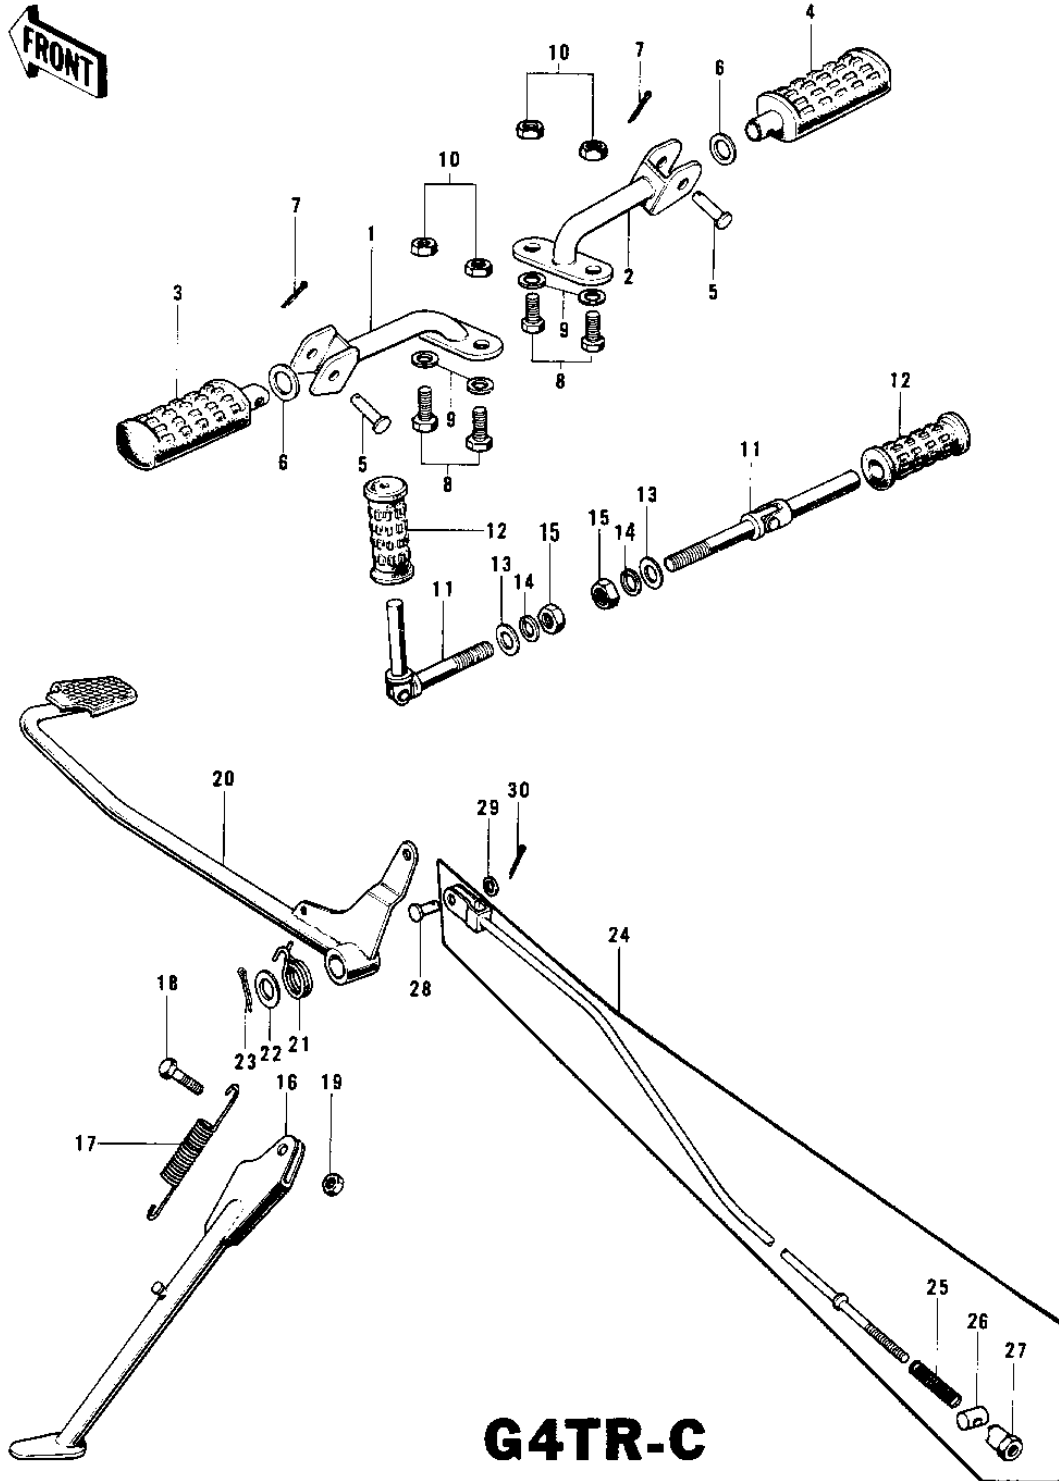

1976 KV100-A7 PARTS DIAGRAM

FOOTRESTS/STAND/BRAKE PEDAL G4TR-C (70-

1C

|

1976 KV100-A7 PARTS LIST

FOOTRESTS/STAND/BRAKE PEDAL G4TR-C ('70-

ITEM NAME	PART NUMBER	QUANTITY
BAR,L.H FOOTREST (Ref # 1)	34003-047	1
BAR,L.H FOOTREST (Ref # 1)	34003-047	1
BAR,R.H FOOTREST (Ref # 2)	34003-048	1
BAR,R.H FOOTREST (Ref # 2)	34003-048	1
STEP-ASSY,FR,LH (Ref # 3)	34027-1114	1
STEP-ASSY,FR,LH (Ref # 3)	34027-1114	1
STEP-ASSY,FR,RH (Ref # 4)	34027-1115	1
STEP-ASSY,FR,RH (Ref # 4)	34027-1115	1
PIN-FOOTREST BAR FIT (Ref # 5)	92043-080	2
WASHER PL 22.5X36X2.3 (Ref # 6)	92022-204	2
PIN,COTTER,2.5X15 (Ref # 7)	550D2515	2
BOLT-UPSET,10X20 (Ref # 8)	112B1020	4
WASHER PLAIN 10MM (Ref # 9)	410B1000	4
NUT 10MM (Ref # 10)	315B1000	4
BAR-RR FOOTREST (OPT) (Ref # 11)	34028-009	2
RUBBER,REAR FOOTREST (Ref # 12)	92076-024	2
WASHER-PLAIN (OPT) (Ref # 13)	92022-199	2
WASHER SPRING 10MM (Ref # 14)	461F1000	2
NUT,10MM (Ref # 15)	314B1000	2
STAND-SIDE (Ref # 16)	34024-035	1
SPRING,SIDE STAND (Ref # 17)	34025-001	1
BOLT,HEX HEAD,10X25 (Ref # 18)	113G1025	1
NUT 10MM (Ref # 19)	315B1000	1
PEDAL-BRAKE (Ref # 20)	43001-045	1
SPRING BRAKE PEDAL (Ref # 21)	43005-007	1
WASHER BRAKE PEDAL (Ref # 22)	92022-085	1
PIN COTTER 3.0X30 (Ref # 23)	550D3030	1
ROD ASSY,BRAKE (Ref # 24)	43010-016	1
ROD ASSY,BRAKE (Ref # 24)	43010-016	1