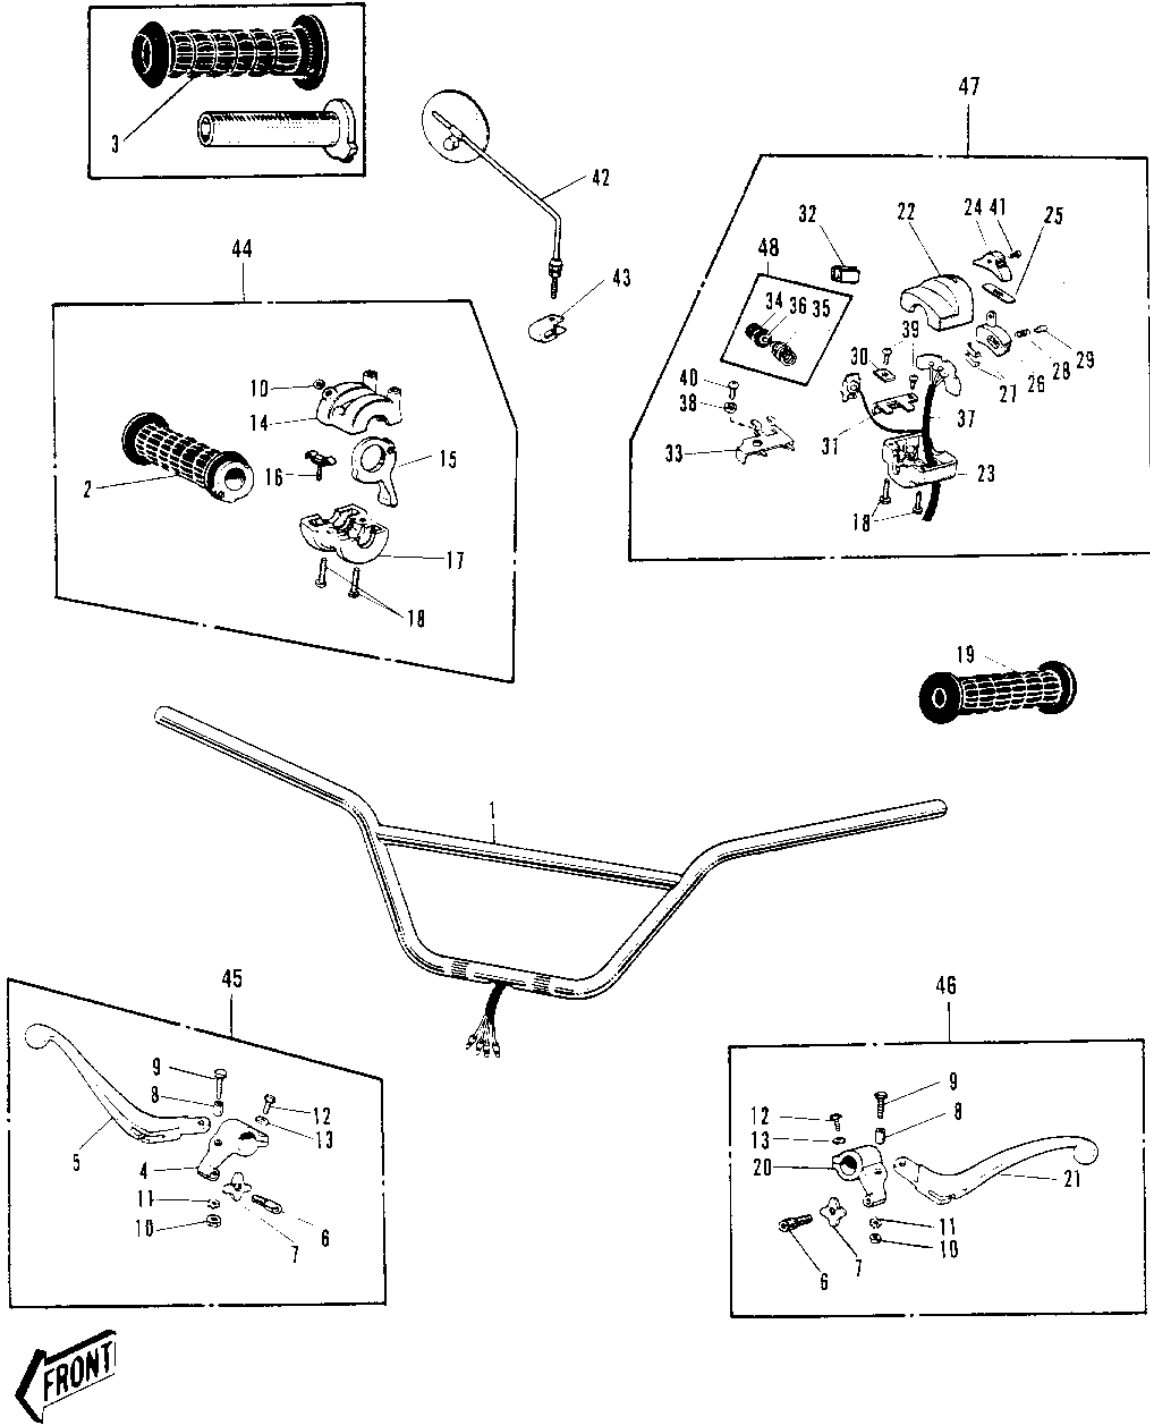

1970 Trail Boss PARTS DIAGRAM

HANDLEBAR G4TR/A 1/2 (70-73)

FRONT

G4TR/A