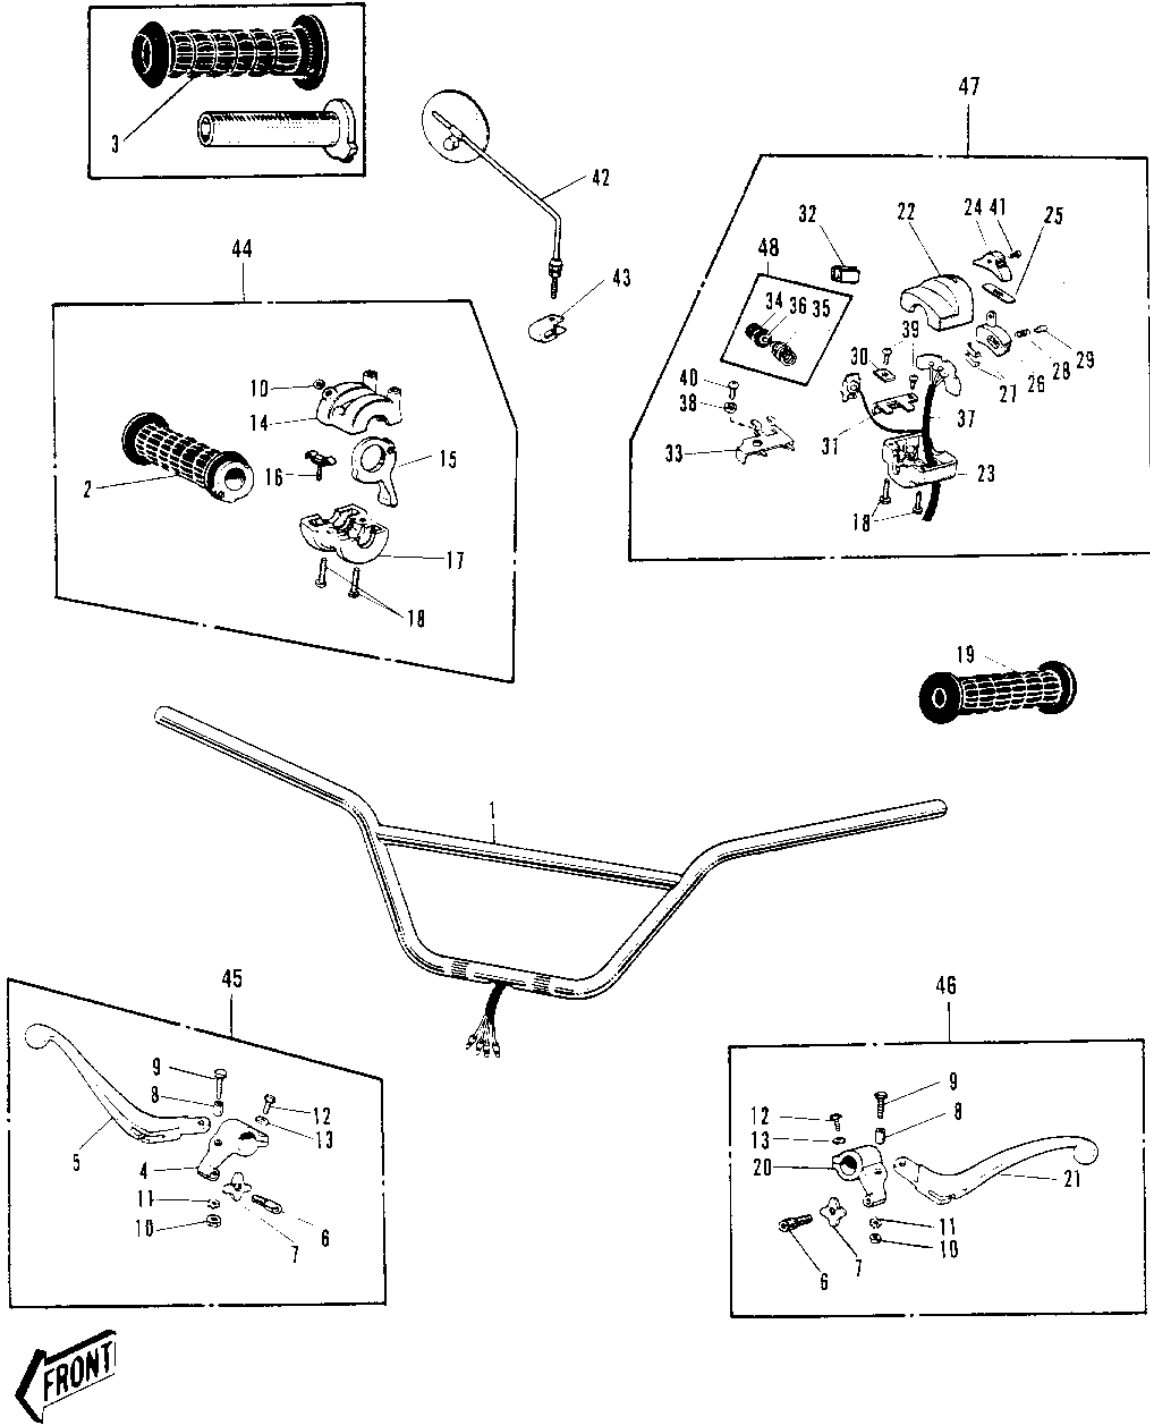

1972 G4TR-B PARTS DIAGRAM

HANDLEBAR G4TR/A 1/2 (70-'73)

G4TR/A

1972 G4TR-B PARTS LIST

HANDLEBAR G4TR/A 1/2 ('70-'73)

ITEM NAME	PART NUMBER	QUANTITY
HANDLEBAR (Ref # 1)	46004-004	
GRIP ASSY-THROTTLE (Ref # 2)	46019-013	
RUBBER-R.H GRIP (Ref # 3)	46061-012	
HOLDER-FR BRAKE LEVER (Ref # 4)	46060-006	
LEVER FRONT BRAKE (Ref # 5)	46058-004	
SCREW,CABLE ADJUST (Ref # 6)	46055-009	
NUT LOCK ADJUST SCREW (Ref # 7)	46056-001	
COLLAR LEVER (Ref # 8)	46059-011	
BOLT HEX HEAD 5X20 (Ref # 9)	92007-020	
NUT 5MM (Ref # 10)	312B0500	
WASHER LOCK 5MM (Ref # 11)	464H0500	
BOLT, HEX HEAD 6X22 (Ref # 12)	110N0622	
WASHER PLAIN 6MM (Ref # 13)	410B0600	
CASE-R.H.UPPER (Ref # 14)	46041-005	
LEVER-STARTER (Ref # 15)	46096-006	
SPRING THROTTLE GRIP (Ref # 16)	46024-002	
CASE-R.H LOWER (Ref # 17)	46023-005	
SCREW PAN HEAD 5X22 (Ref # 18)	220B0522	
RUBBER-L.H GRIP (Ref # 19)	46075-017	
HOLDER,CLUTCH LEVER (Ref # 20)	46094-010	
HOLDER,CLUTCH LEVER (Ref # 20)	46094-010	
LEVER-CLUTCH (Ref # 21)	46092-015	
LEVER-CLUTCH (Ref # 21)	46092-015	
CASE L.H SWITCH UPPER (Ref # 22)	46086-013	
CASE L.H SWITCH LOWER (Ref # 23)	46077-015	
KNOB-L.H SWITCH (Ref # 24)	46044-011	
SPRING L.H SW KNOB (Ref # 25)	46031-003	
SWITCH L.H (Ref # 26)	46089-003	
PLATE L.H SW CONTACT (Ref # 27)	46080-002	