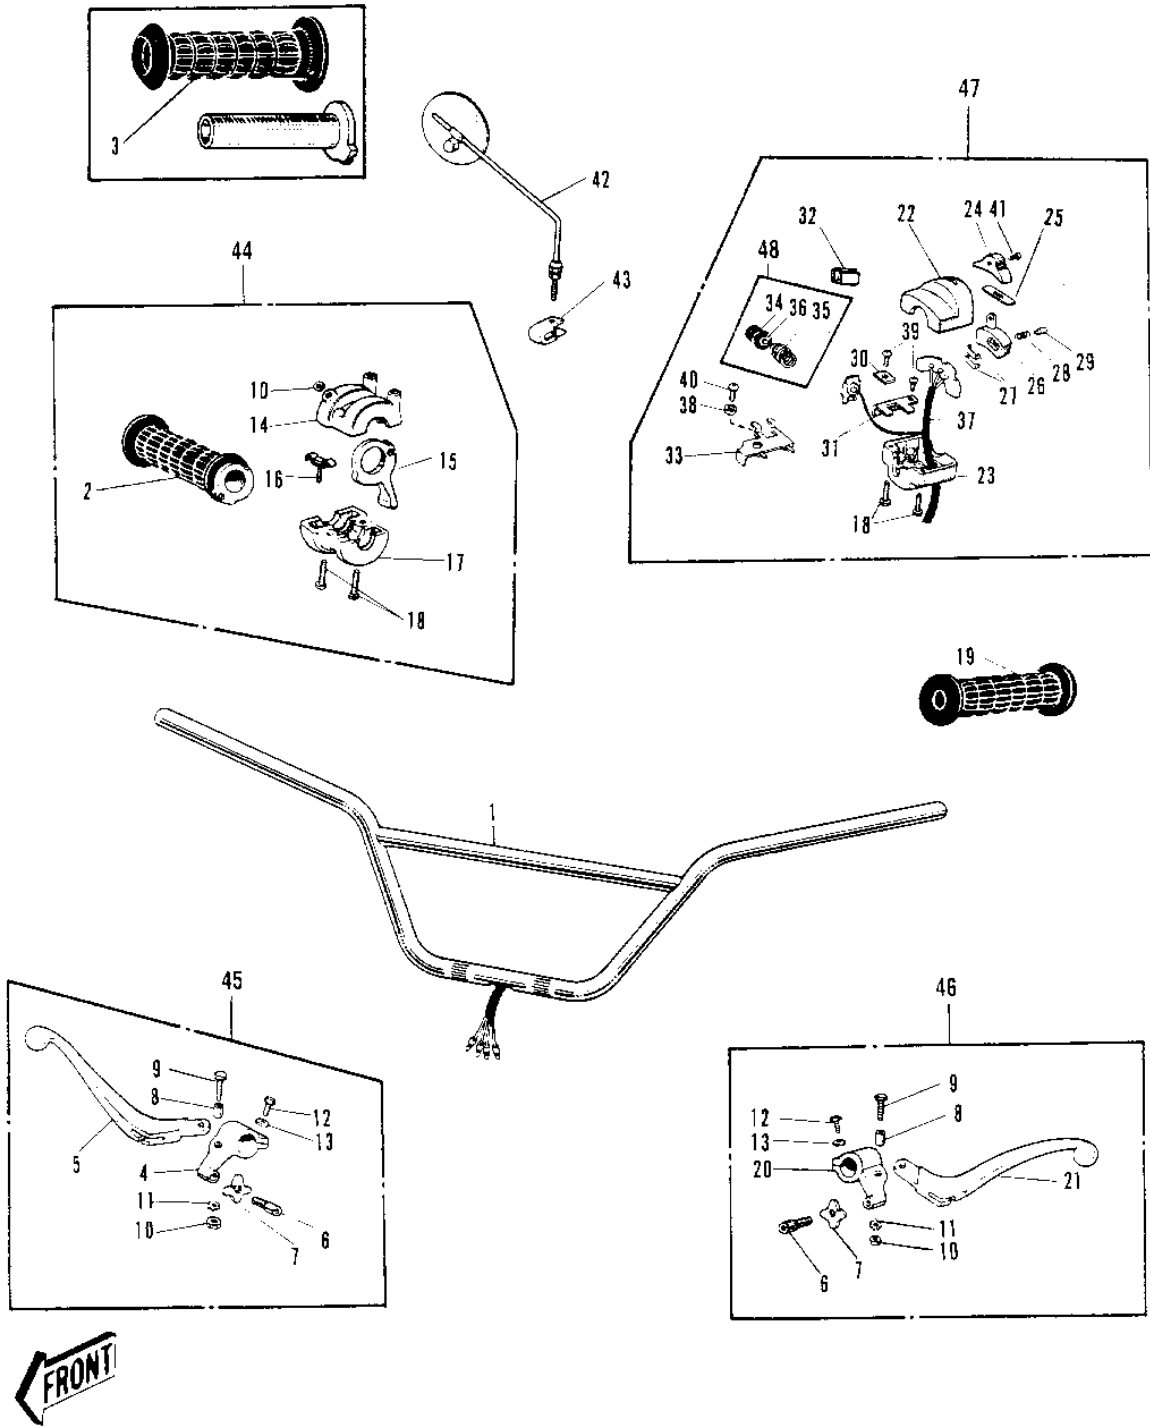

1974 G4TR-D PARTS DIAGRAM

HANDLEBAR G4TR/A 1/2 (70-'73)

G4TR/A