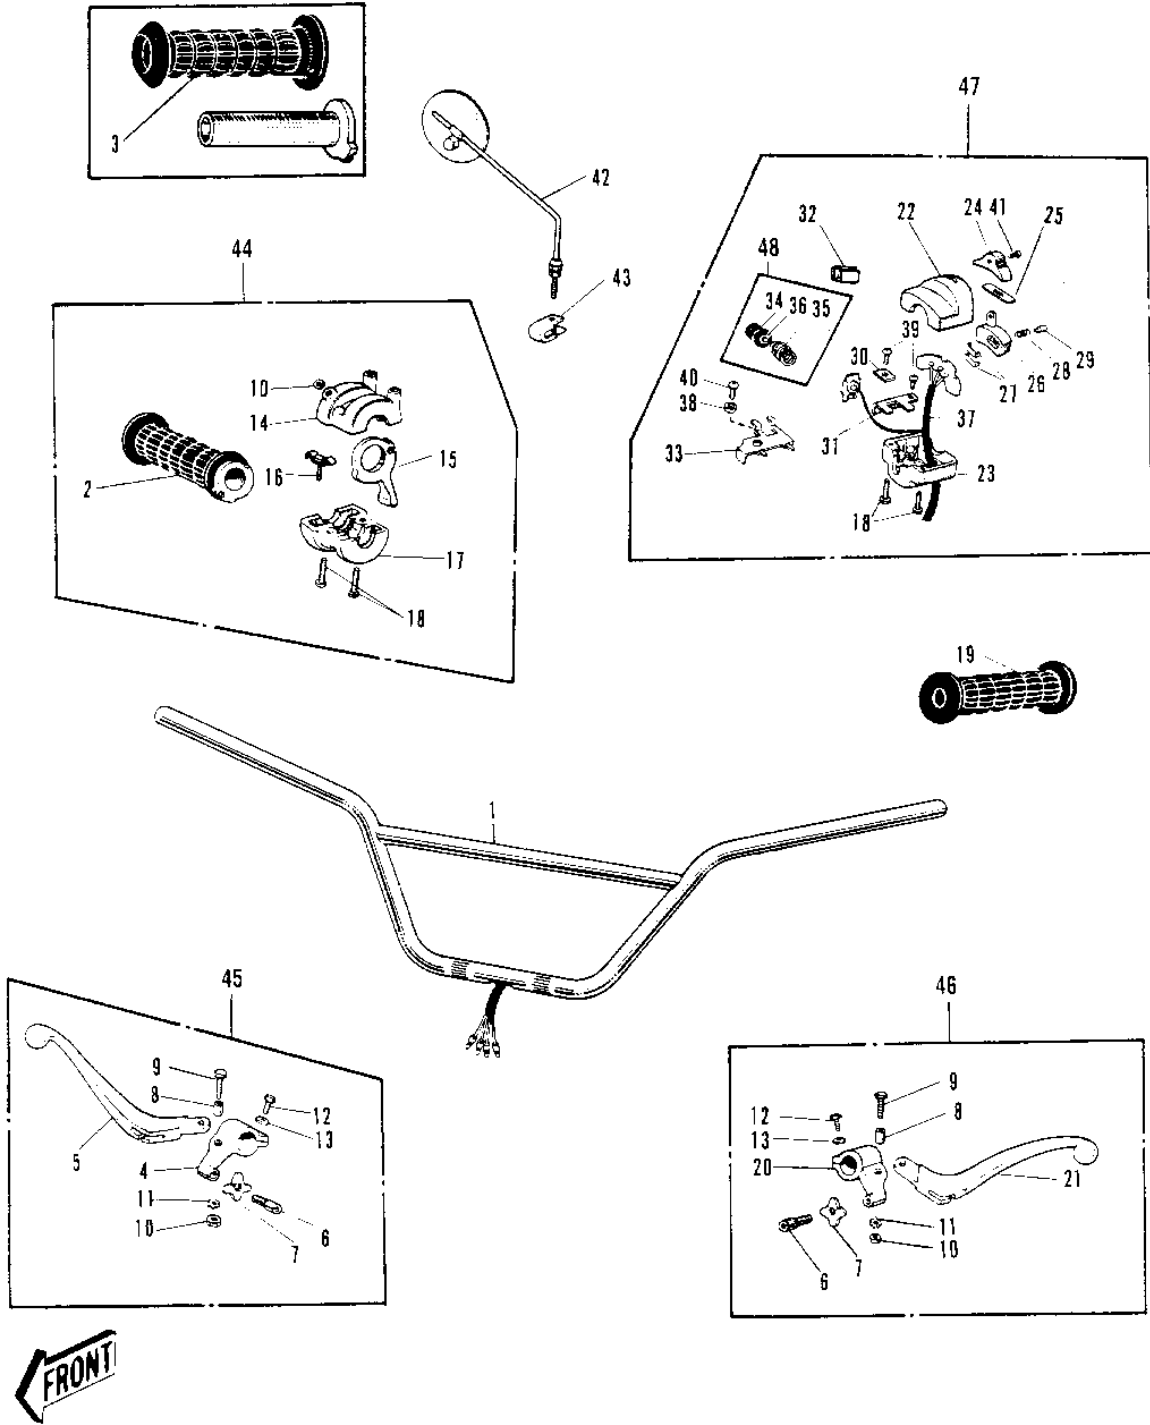

1975 G4TR-E PARTS DIAGRAM

HANDLEBAR G4TR/A 1/2 (70-73)

G4TR/A

1975 G4TR-E PARTS LIST

HANDLEBAR G4TR/A 1/2 ('70-'73)

ITEM NAME	PART NUMBER	QUANTITY
HANDLEBAR (Ref # 1)	46004-004	1
GRIP ASSY-THROTTLE (Ref # 2)	46019-013	1
RUBBER-R.H GRIP (Ref # 3)	46061-012	1
HOLDER-FR BRAKE LEVER (Ref # 4)	46060-006	1
LEVER FRONT BRAKE (Ref # 5)	46058-004	1
SCREW,CABLE ADJUST (Ref # 6)	46055-009	2
NUT LOCK ADJUST SCREW (Ref # 7)	46056-001	2
COLLAR LEVER (Ref # 8)	46059-011	2
BOLT HEX HEAD 5X20 (Ref # 9)	92007-020	2
NUT 5MM (Ref # 10)	312B0500	3
WASHER LOCK 5MM (Ref # 11)	464H0500	2
BOLT, HEX HEAD 6X22 (Ref # 12)	110N0622	2
WASHER PLAIN 6MM (Ref # 13)	410B0600	2
CASE-R.H.UPPER (Ref # 14)	46041-005	1
LEVER-STARTER (Ref # 15)	46096-006	1
SPRING THROTTLE GRIP (Ref # 16)	46024-002	1
CASE-R.H LOWER (Ref # 17)	46023-005	1
SCREW PAN HEAD 5X22 (Ref # 18)	220B0522	4
RUBBER-L.H GRIP (Ref # 19)	46075-017	1
HOLDER,CLUTCH LEVER (Ref # 20)	46094-010	1
HOLDER,CLUTCH LEVER (Ref # 20)	46094-010	1
LEVER-CLUTCH (Ref # 21)	46092-015	1
LEVER-CLUTCH (Ref # 21)	46092-015	1
CASE L.H SWITCH UPPER (Ref # 22)	46086-013	1
CASE L.H SWITCH LOWER (Ref # 23)	46077-015	1
KNOB-L.H SWITCH (Ref # 24)	46044-011	1
SPRING L.H SW KNOB (Ref # 25)	46031-003	1
SWITCH L.H (Ref # 26)	46089-003	1
PLATE L.H SW CONTACT (Ref # 27)	46080-002	2