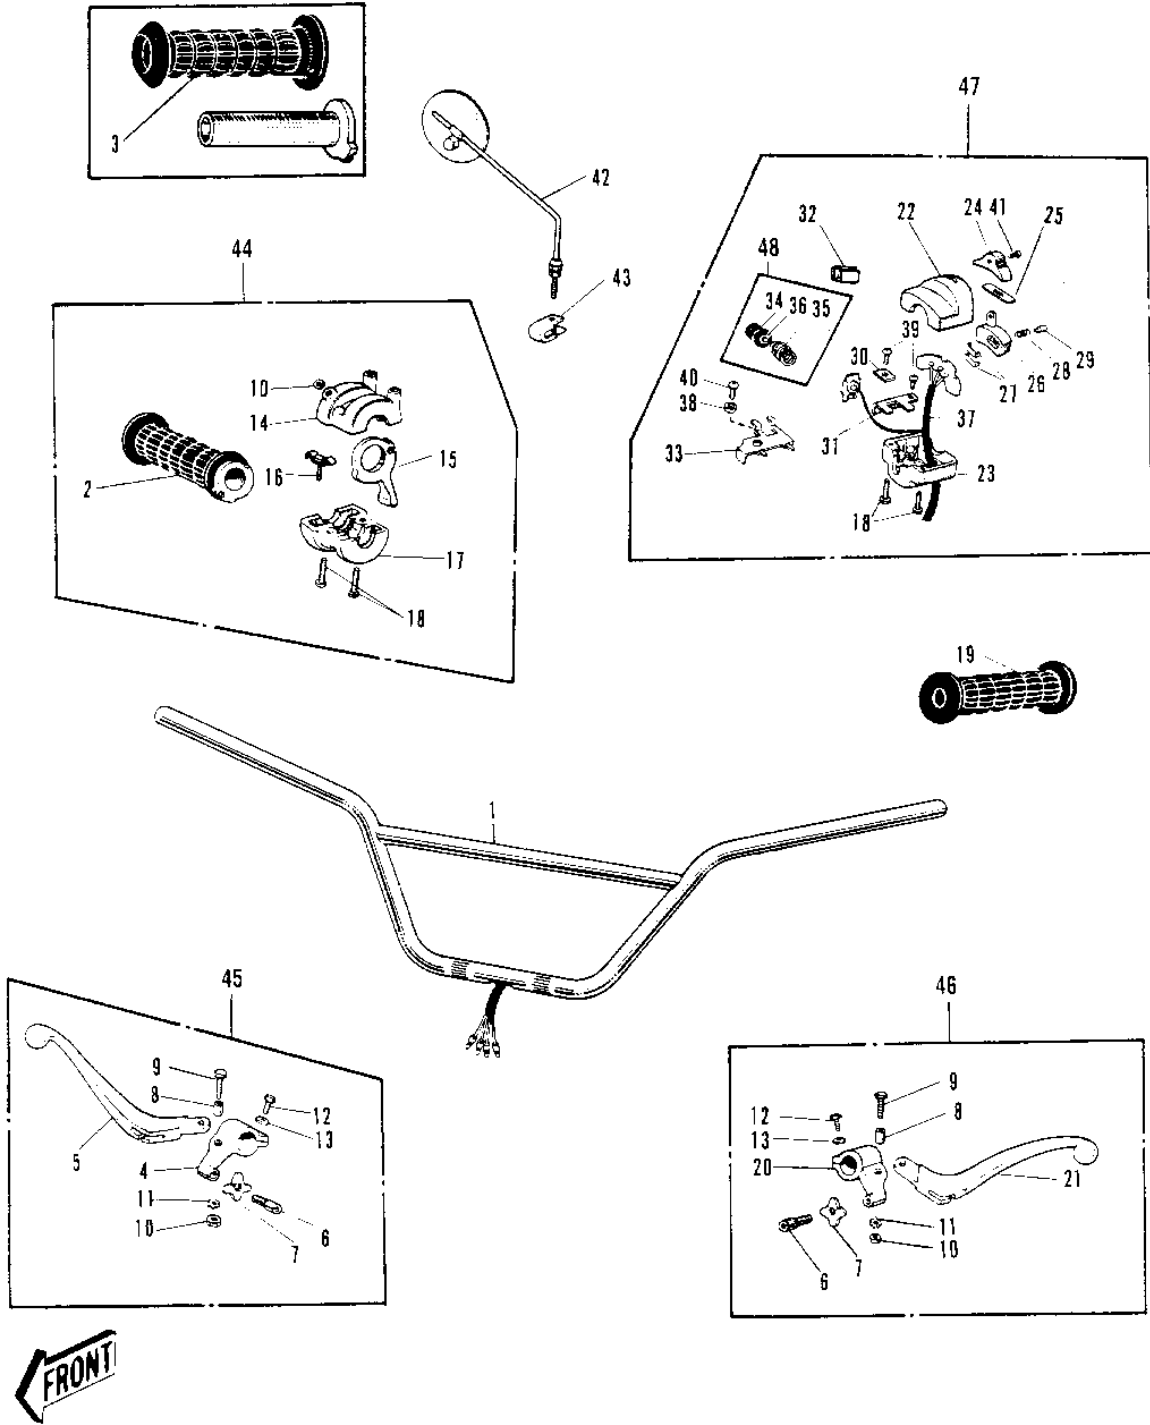

1976 KV100-A7 PARTS DIAGRAM

HANDLEBAR G4TR/A 1/2 (70-73)

G4TR/A

1976 KV100-A7 PARTS LIST

HANDLEBAR G4TR/A 1/2 ('70-'73)

ITEM NAME	PART NUMBER	QUANTITY
HANDLEBAR (Ref # 1)	46004-004	1
GRIP ASSY-THROTTLE (Ref # 2)	46019-013	1
RUBBER-R.H GRIP (Ref # 3)	46061-012	1
HOLDER-FR BRAKE LEVER (Ref # 4)	46060-006	1
LEVER FRONT BRAKE (Ref # 5)	46058-004	1
SCREW,CABLE ADJUST (Ref # 6)	46055-009	2
NUT LOCK ADJUST SCREW (Ref # 7)	46056-001	2
COLLAR LEVER (Ref # 8)	46059-011	2
BOLT HEX HEAD 5X20 (Ref # 9)	92007-020	2
NUT 5MM (Ref # 10)	312B0500	3
WASHER LOCK 5MM (Ref # 11)	464H0500	2
BOLT, HEX HEAD 6X22 (Ref # 12)	110N0622	2
WASHER PLAIN 6MM (Ref # 13)	410B0600	2
CASE-R.H.UPPER (Ref # 14)	46041-005	1
LEVER-STARTER (Ref # 15)	46096-006	1
SPRING THROTTLE GRIP (Ref # 16)	46024-002	1
CASE-R.H LOWER (Ref # 17)	46023-005	1
SCREW PAN HEAD 5X22 (Ref # 18)	220B0522	4
RUBBER-L.H GRIP (Ref # 19)	46075-017	1
HOLDER,CLUTCH LEVER (Ref # 20)	46094-010	1
HOLDER,CLUTCH LEVER (Ref # 20)	46094-010	1
LEVER-CLUTCH (Ref # 21)	46092-015	1
LEVER-CLUTCH (Ref # 21)	46092-015	1
CASE L.H SWITCH UPPER (Ref # 22)	46086-013	1
CASE L.H SWITCH LOWER (Ref # 23)	46077-015	1
KNOB-L.H SWITCH (Ref # 24)	46044-011	1
SPRING L.H SW KNOB (Ref # 25)	46031-003	1
SWITCH L.H (Ref # 26)	46089-003	1
PLATE L.H SW CONTACT (Ref # 27)	46080-002	2