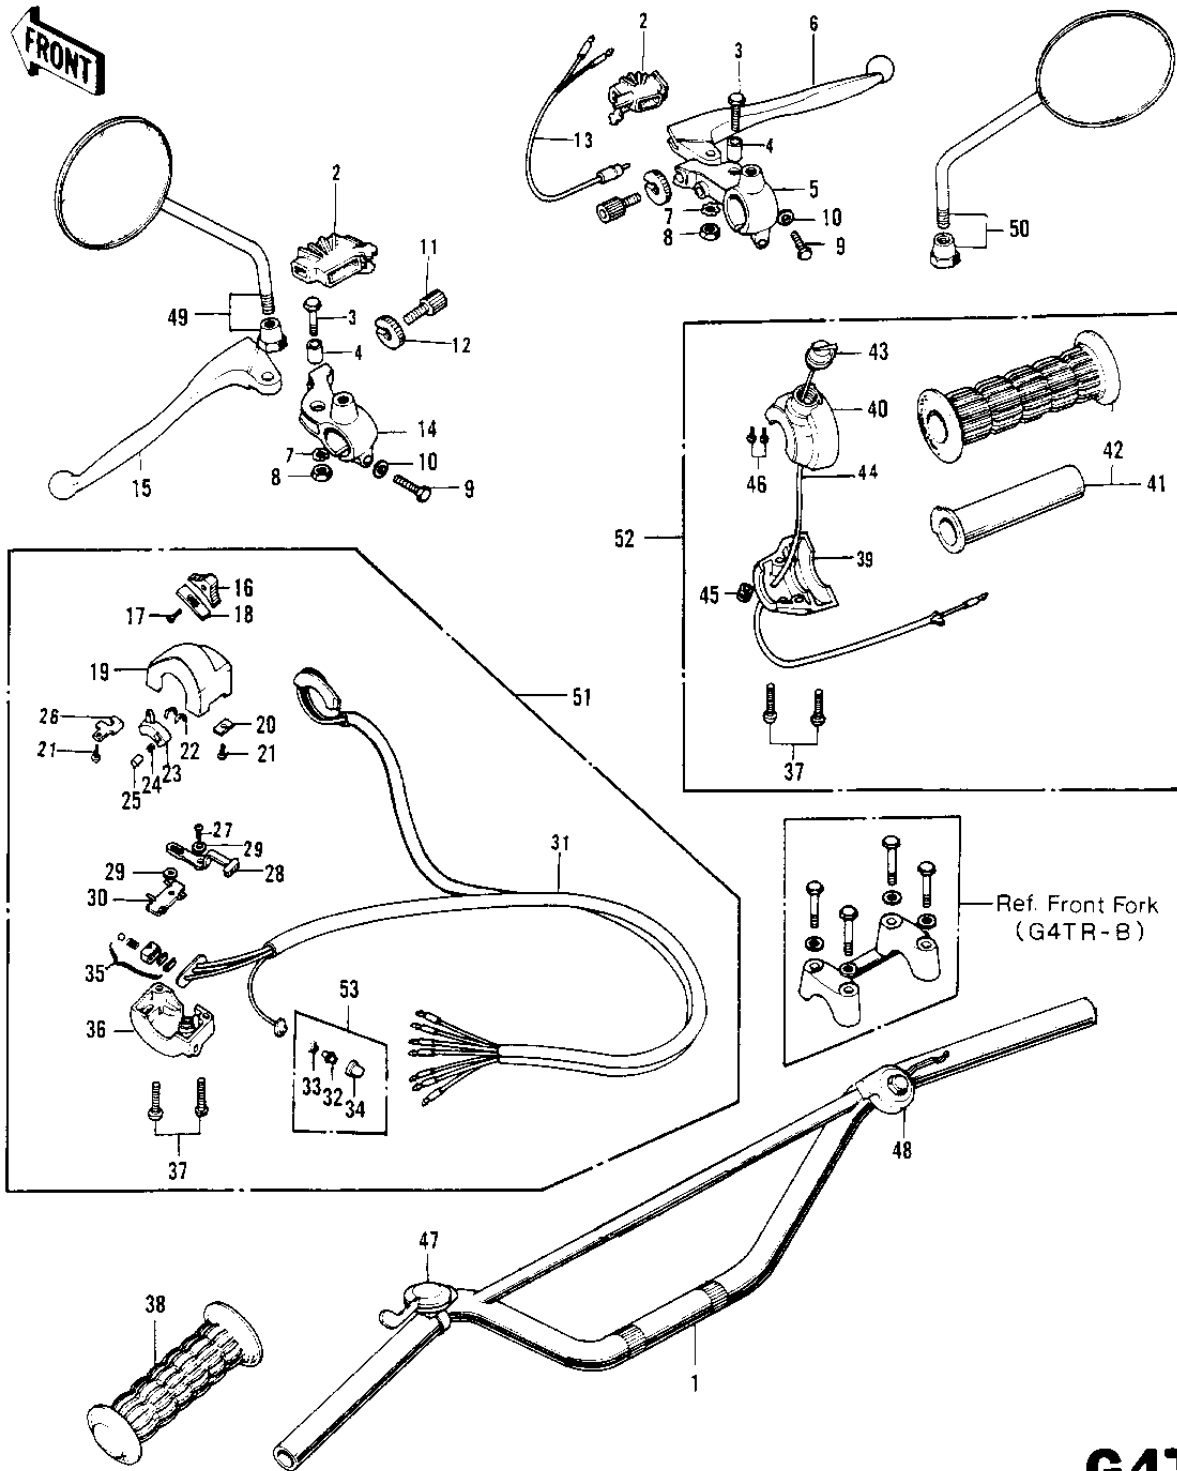

1970 Trail Boss PARTS DIAGRAM

HANDLEBAR G4TR-B 1/2 (70-'73)

G4TR

1970 Trail Boss PARTS LIST

HANDLEBAR G4TR-B 1/2 ('70-'73)

ITEM NAME	PART NUMBER	QUANTITY
HANDLEBAR (Ref # 1)	46004-004	1
DUST COVER (Ref # 2)	46071-002	2
BOLT HEX HEAD 5X20 (Ref # 3)	92007-020	2
COLLAR LEVER (Ref # 4)	46059-011	2
HOLDER-FR BRK LEV,BLK (Ref # 5)	46060-009-21	1
LEVER FRONT BRAKE (Ref # 6)	46058-004	1
WASHER LOCK 5MM (Ref # 7)	464H0500	2
NUT 5MM (Ref # 8)	312B0500	2
BOLT HEX HEAD 6X25 (Ref # 9)	110N0625	2
WASHER PLAIN 6MM (Ref # 10)	410B0600	2
SCREW,CABLE ADJUST (Ref # 11)	46055-009	2
NUT-LOCK (Ref # 12)	46056-005	2
SWITCH-FR. BRAKE LAMP (Ref # 13)	27021-004	1
HOLDER-CLUTCH LEV,BLK (Ref # 14)	46094-011-21	1
HOLDER-CLUTCH LEV,BLK (Ref # 14)	46094-011-21	1
LEVER-CLUTCH (Ref # 15)	46092-015	1
KNOB-L.H SWITCH (Ref # 16)	46044-011	1
SCREW CNTSNK HD 3X8 (Ref # 17)	221B0308A	1
SPRING L.H SW KNOB (Ref # 18)	46031-003	1
CASE L.H SWITCH UPPER (Ref # 19)	46086-013	1
HOLDER L.H SW UPPER A (Ref # 20)	46085-013	1
SCREW PAN HEAD 3X5 (Ref # 21)	220B0305A	2
PLATE L.H SW CONTACT (Ref # 22)	46080-002	2
SWITCH L.H (Ref # 23)	46089-003	1
SPRING L.H SWITCH (Ref # 24)	46031-004	1
CONTACT L.H SWITCH (Ref # 25)	46079-002	1
HOLDER L.H SW LOWER B (Ref # 26)	46085-014	1
SCREW PAN HEAD 3X8 (Ref # 27)	220B0308	1
KNOB-SWITCH (Ref # 28)	46044-006	1