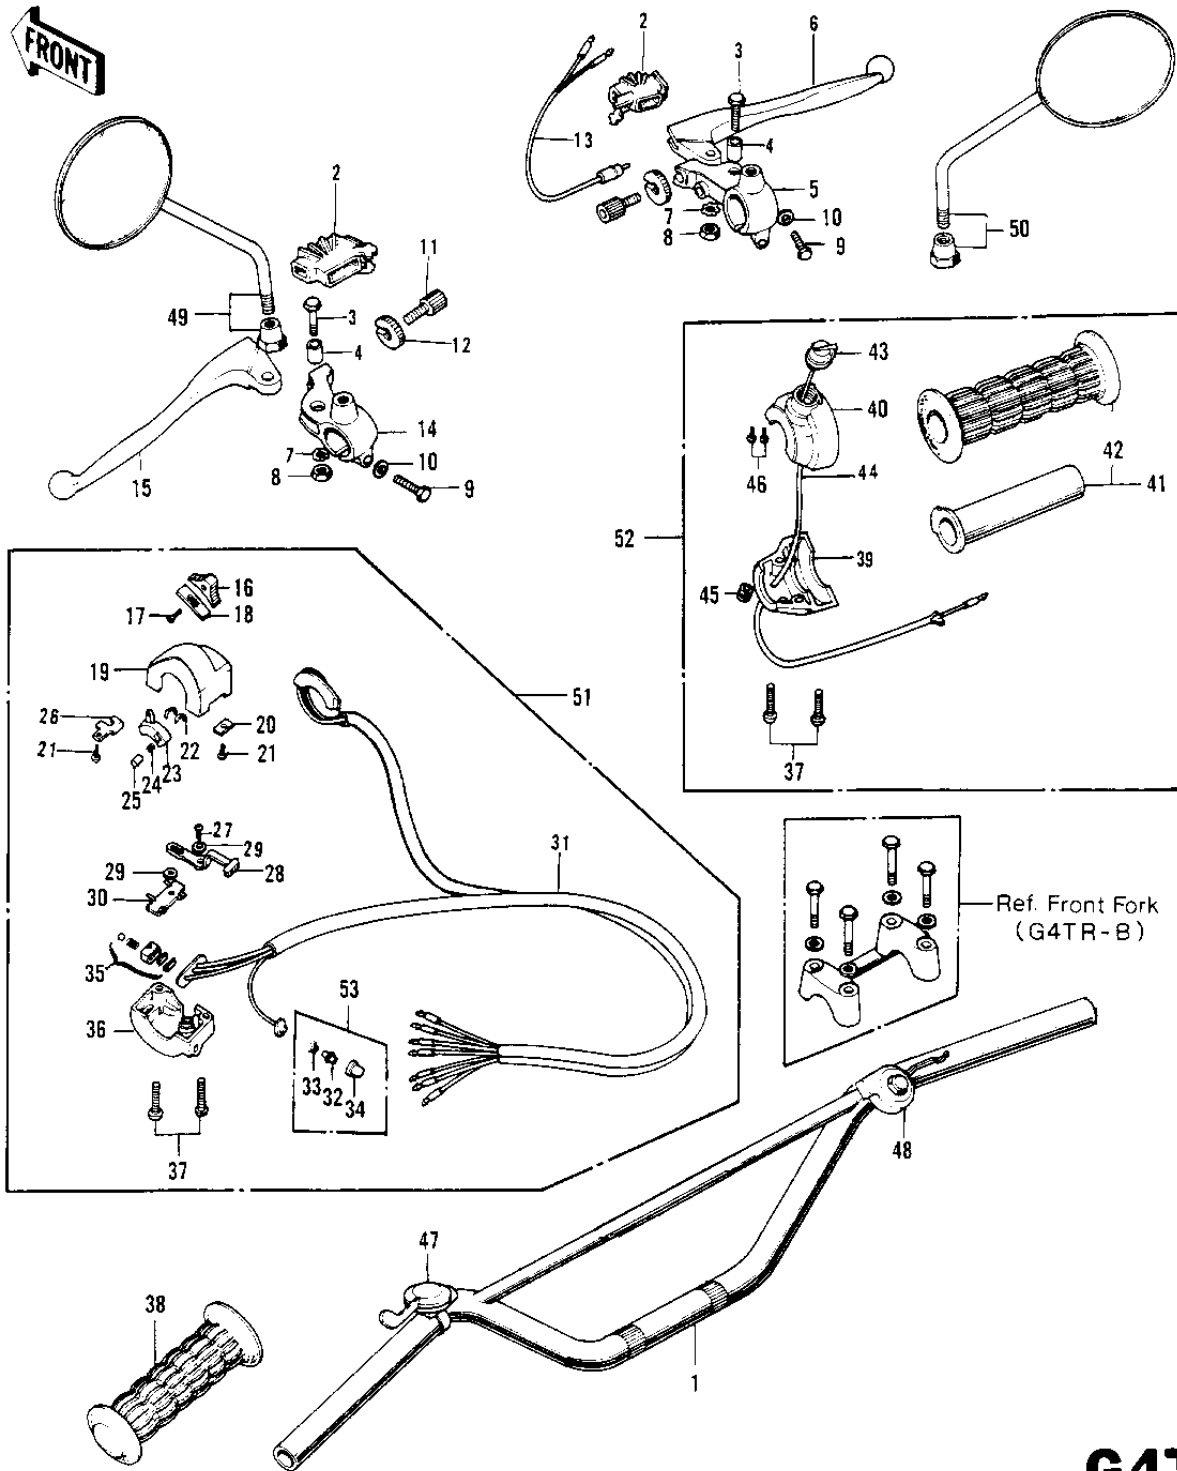

1971 G4TR-A PARTS DIAGRAM

HANDLEBAR G4TR-B 1/2 (70-'73)

G4TR

1971 G4TR-A PARTS LIST

HANDLEBAR G4TR-B 1/2 ('70-'73)

ITEM NAME	PART NUMBER	QUANTITY
HANDLEBAR (Ref # 1)	46004-004	
DUST COVER (Ref # 2)	46071-002	
BOLT HEX HEAD 5X20 (Ref # 3)	92007-020	
COLLAR LEVER (Ref # 4)	46059-011	
HOLDER-FR BRK LEV,BLK (Ref # 5)	46060-009-21	
LEVER FRONT BRAKE (Ref # 6)	46058-004	
WASHER LOCK 5MM (Ref # 7)	464H0500	
NUT 5MM (Ref # 8)	312B0500	
BOLT HEX HEAD 6X25 (Ref # 9)	110N0625	
WASHER PLAIN 6MM (Ref # 10)	410B0600	
SCREW,CABLE ADJUST (Ref # 11)	46055-009	
NUT-LOCK (Ref # 12)	46056-005	
SWITCH-FR. BRAKE LAMP (Ref # 13)	27021-004	
HOLDER-CLUTCH LEV,BLK (Ref # 14)	46094-011-21	
HOLDER-CLUTCH LEV,BLK (Ref # 14)	46094-011-21	
LEVER-CLUTCH (Ref # 15)	46092-015	
KNOB-L.H SWITCH (Ref # 16)	46044-011	
SCREW CNTSNK HD 3X8 (Ref # 17)	221B0308A	
SPRING L.H SW KNOB (Ref # 18)	46031-003	
CASE L.H SWITCH UPPER (Ref # 19)	46086-013	
HOLDER L.H SW UPPER A (Ref # 20)	46085-013	
SCREW PAN HEAD 3X5 (Ref # 21)	220B0305A	
PLATE L.H SW CONTACT (Ref # 22)	46080-002	
SWITCH L.H (Ref # 23)	46089-003	
SPRING L.H SWITCH (Ref # 24)	46031-004	
CONTACT L.H SWITCH (Ref # 25)	46079-002	
HOLDER L.H SW LOWER B (Ref # 26)	46085-014	
SCREW PAN HEAD 3X8 (Ref # 27)	220B0308	
KNOB-SWITCH (Ref # 28)	46044-006	