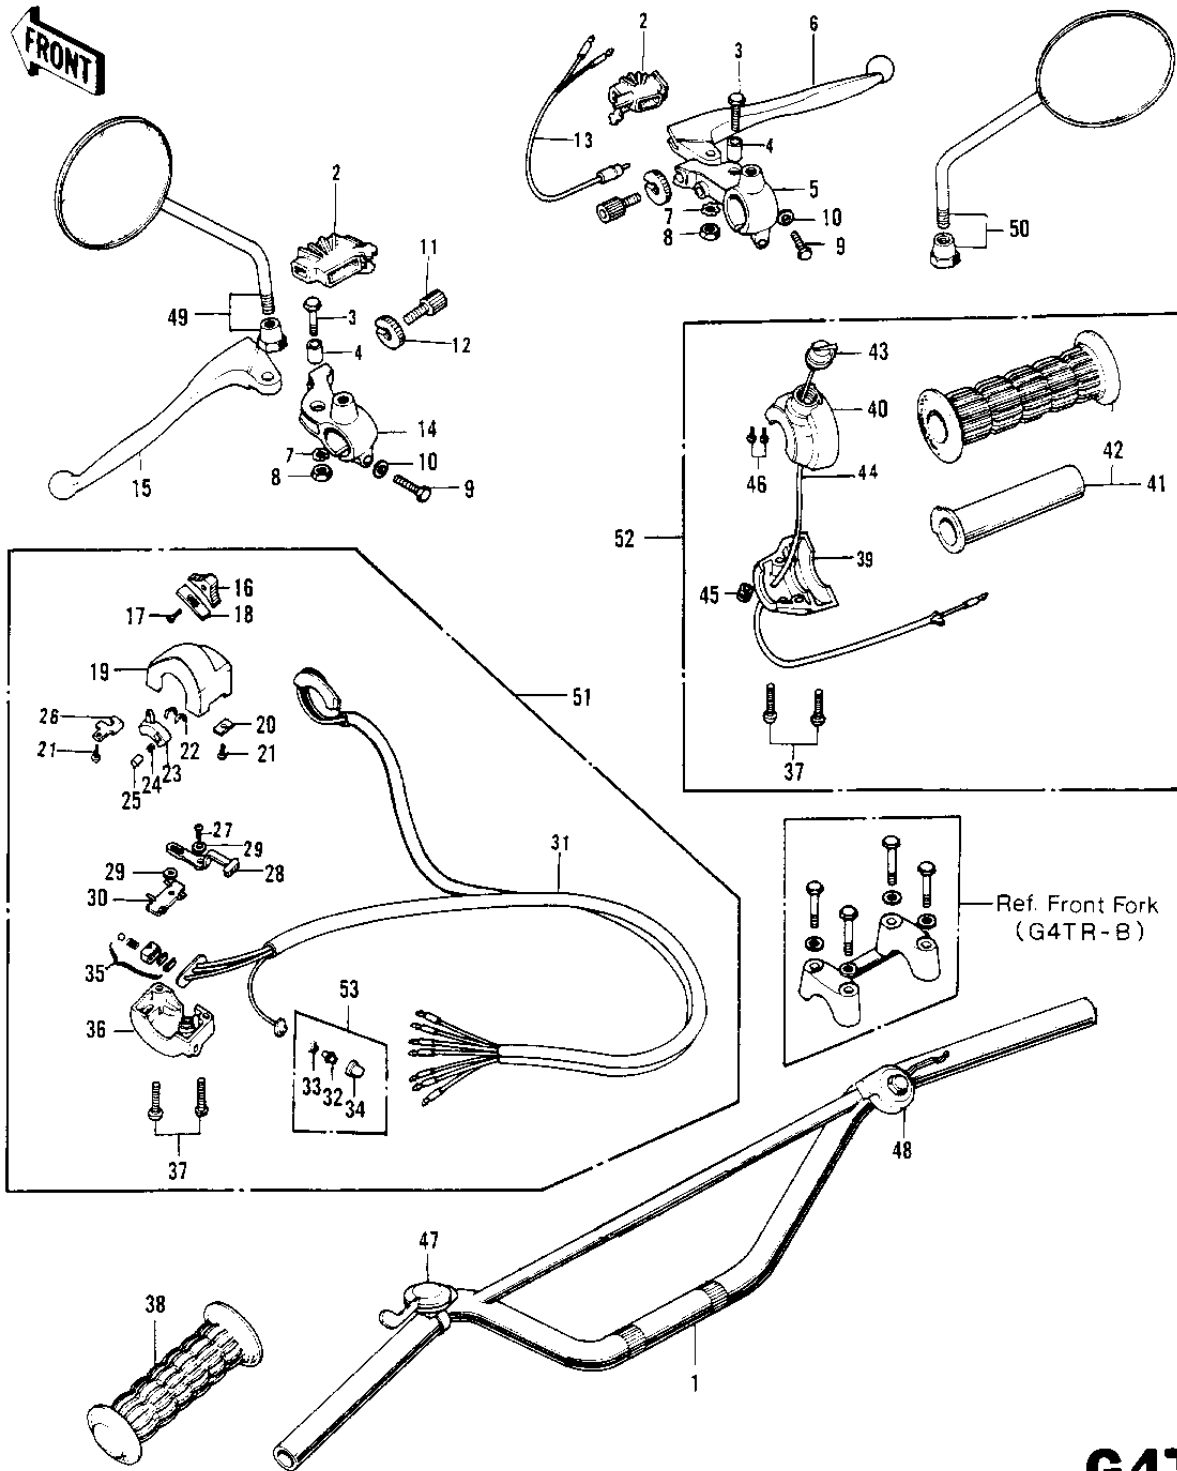

1972 G4TR-B PARTS DIAGRAM

HANDLEBAR G4TR-B 1/2 (70-'73)

G4TR

1972 G4TR-B PARTS LIST

HANDLEBAR G4TR-B 1/2 ('70-'73)

ITEM NAME	PART NUMBER	QUANTITY
HANDLEBAR (Ref # 1)	46004-004	
DUST COVER (Ref # 2)	46071-002	
BOLT HEX HEAD 5X20 (Ref # 3)	92007-020	
COLLAR LEVER (Ref # 4)	46059-011	
HOLDER-FR BRK LEV,BLK (Ref # 5)	46060-009-21	
LEVER FRONT BRAKE (Ref # 6)	46058-004	
WASHER LOCK 5MM (Ref # 7)	464H0500	
NUT 5MM (Ref # 8)	312B0500	
BOLT HEX HEAD 6X25 (Ref # 9)	110N0625	
WASHER PLAIN 6MM (Ref # 10)	410B0600	
SCREW,CABLE ADJUST (Ref # 11)	46055-009	
NUT-LOCK (Ref # 12)	46056-005	
SWITCH-FR. BRAKE LAMP (Ref # 13)	27021-004	
HOLDER-CLUTCH LEV,BLK (Ref # 14)	46094-011-21	
HOLDER-CLUTCH LEV,BLK (Ref # 14)	46094-011-21	
LEVER-CLUTCH (Ref # 15)	46092-015	
KNOB-L.H SWITCH (Ref # 16)	46044-011	
SCREW CNTSNK HD 3X8 (Ref # 17)	221B0308A	
SPRING L.H SW KNOB (Ref # 18)	46031-003	
CASE L.H SWITCH UPPER (Ref # 19)	46086-013	
HOLDER L.H SW UPPER A (Ref # 20)	46085-013	
SCREW PAN HEAD 3X5 (Ref # 21)	220B0305A	
PLATE L.H SW CONTACT (Ref # 22)	46080-002	
SWITCH L.H (Ref # 23)	46089-003	
SPRING L.H SWITCH (Ref # 24)	46031-004	
CONTACT L.H SWITCH (Ref # 25)	46079-002	
HOLDER L.H SW LOWER B (Ref # 26)	46085-014	
SCREW PAN HEAD 3X8 (Ref # 27)	220B0308	
KNOB-SWITCH (Ref # 28)	46044-006	