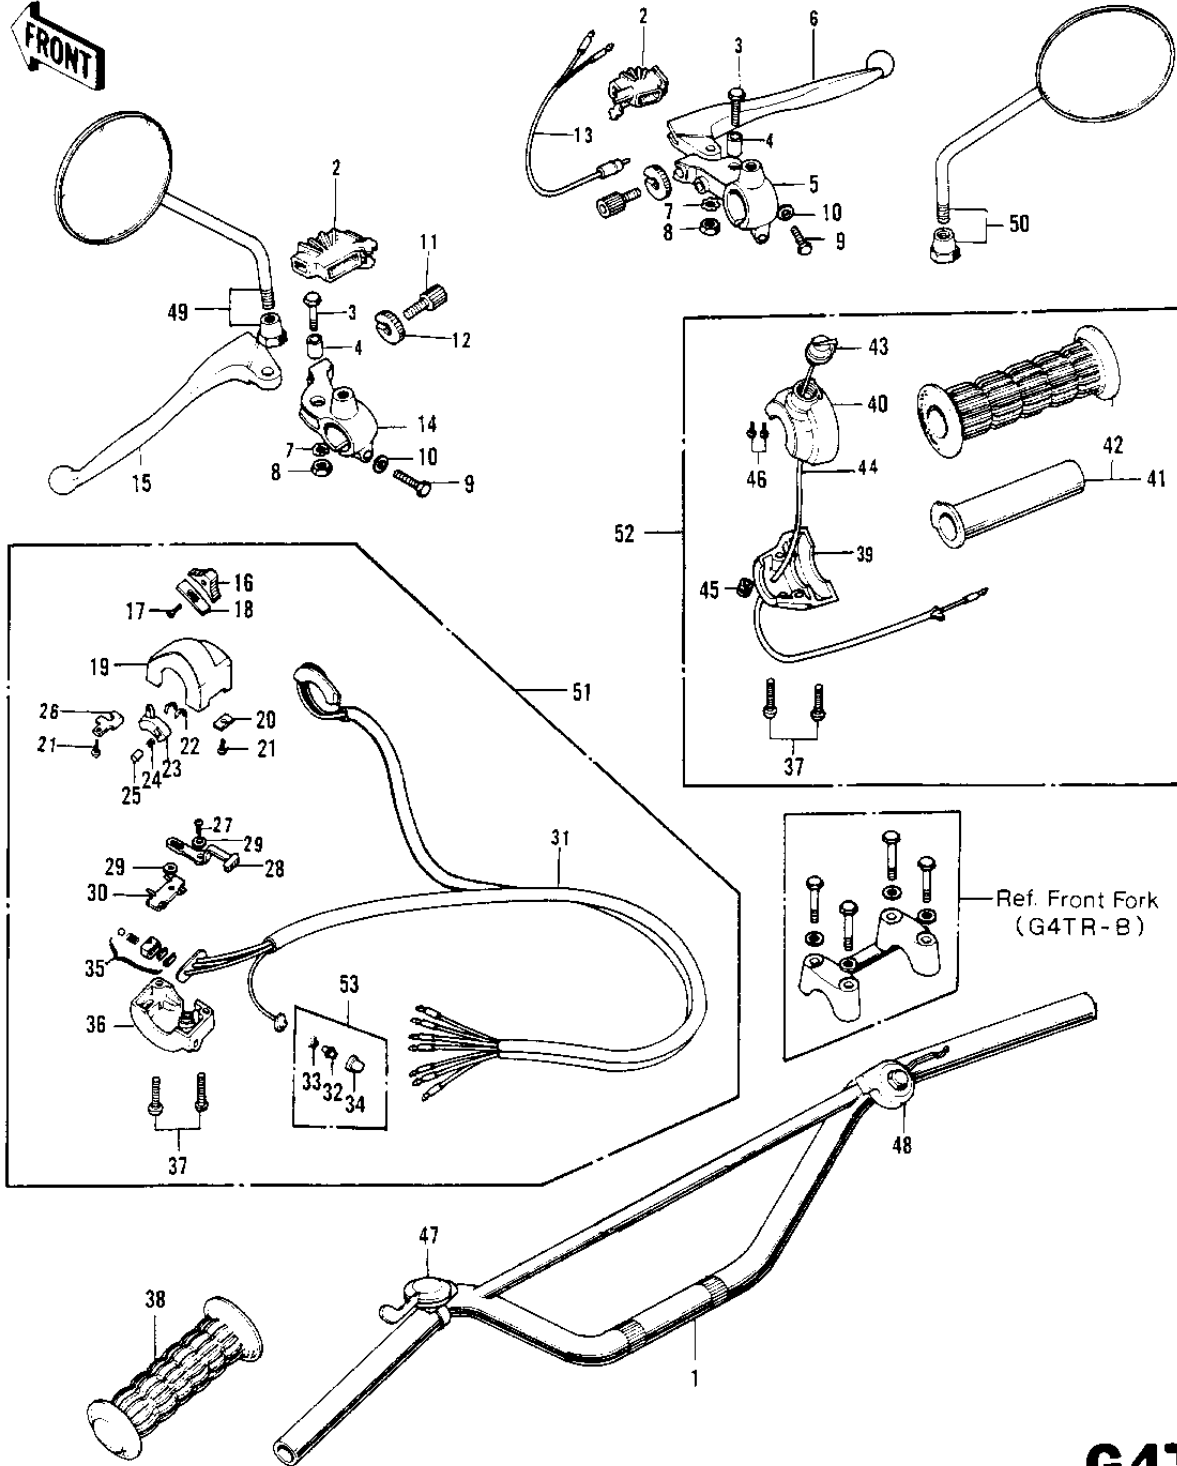

1974 G4TR-D PARTS DIAGRAM

HANDLEBAR G4TR-B 1/2 (70-'73)

G4TR

1974 G4TR-D PARTS LIST

HANDLEBAR G4TR-B 1/2 ('70-'73)

ITEM NAME	PART NUMBER	QUANTITY
HANDLEBAR (Ref # 1)	46004-004	
DUST COVER (Ref # 2)	46071-002	
BOLT HEX HEAD 5X20 (Ref # 3)	92007-020	
COLLAR LEVER (Ref # 4)	46059-011	
HOLDER-FR BRK LEV,BLK (Ref # 5)	46060-009-21	
LEVER FRONT BRAKE (Ref # 6)	46058-004	
WASHER LOCK 5MM (Ref # 7)	464H0500	
NUT 5MM (Ref # 8)	312B0500	
BOLT HEX HEAD 6X25 (Ref # 9)	110N0625	
WASHER PLAIN 6MM (Ref # 10)	410B0600	
SCREW,CABLE ADJUST (Ref # 11)	46055-009	
NUT-LOCK (Ref # 12)	46056-005	
SWITCH-FR. BRAKE LAMP (Ref # 13)	27021-004	
HOLDER-CLUTCH LEV,BLK (Ref # 14)	46094-011-21	
HOLDER-CLUTCH LEV,BLK (Ref # 14)	46094-011-21	
LEVER-CLUTCH (Ref # 15)	46092-015	
KNOB-L.H SWITCH (Ref # 16)	46044-011	
SCREW CNTSNK HD 3X8 (Ref # 17)	221B0308A	
SPRING L.H SW KNOB (Ref # 18)	46031-003	
CASE L.H SWITCH UPPER (Ref # 19)	46086-013	
HOLDER L.H SW UPPER A (Ref # 20)	46085-013	
SCREW PAN HEAD 3X5 (Ref # 21)	220B0305A	
PLATE L.H SW CONTACT (Ref # 22)	46080-002	
SWITCH L.H (Ref # 23)	46089-003	
SPRING L.H SWITCH (Ref # 24)	46031-004	
CONTACT L.H SWITCH (Ref # 25)	46079-002	
HOLDER L.H SW LOWER B (Ref # 26)	46085-014	
SCREW PAN HEAD 3X8 (Ref # 27)	220B0308	
KNOB-SWITCH (Ref # 28)	46044-006	