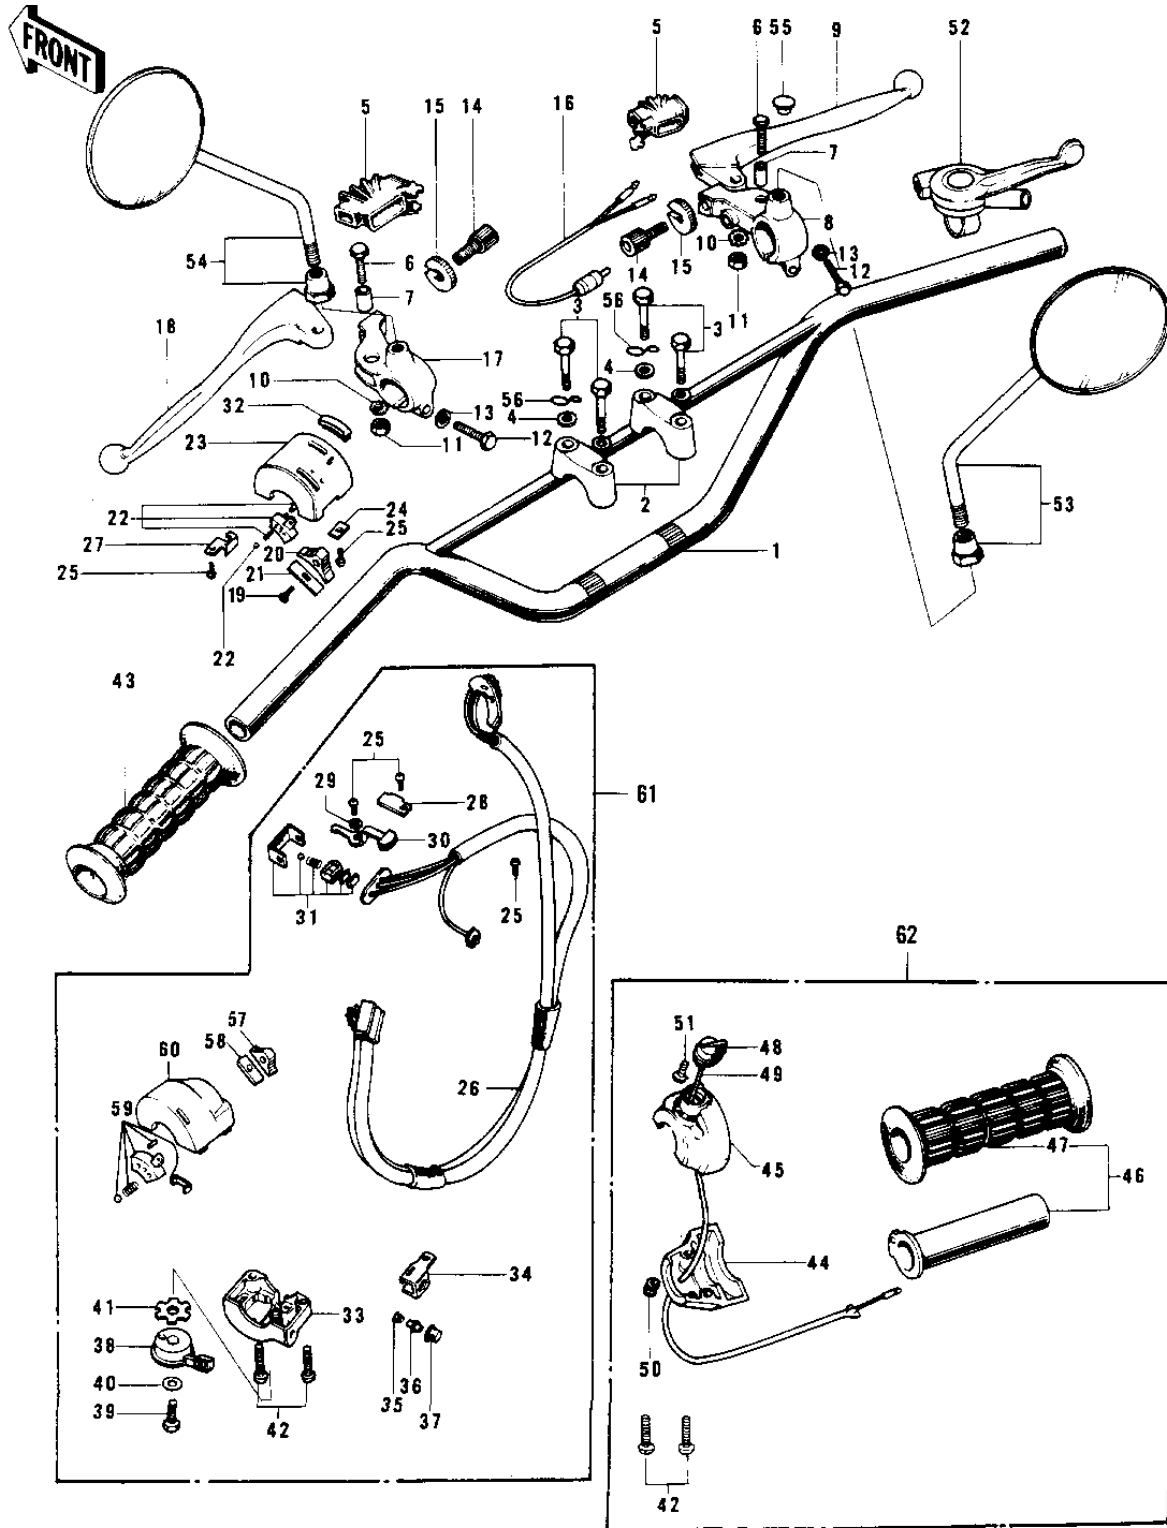

1970 Trail Boss PARTS DIAGRAM

HANDLEBAR G4TR-C 1/2 (70-'73)

1970 Trail Boss PARTS LIST

HANDLEBAR G4TR-C 1/2 ('70-'73)

ITEM NAME	PART NUMBER	QUANTITY
HANDLEBAR (Ref # 1)	46004-004	1
HOLDER-HANDLEBAR (Ref # 2)	46012-008	2
BOLT 8X38 (Ref # 3)	92001-1405	4
WASHER SPRING 8MM (Ref # 4)	461F0800	4
DUST COVER (Ref # 5)	46071-002	2
BOLT HEX HEAD 5X20 (Ref # 6)	92007-020	2
COLLAR LEVER (Ref # 7)	46059-011	2
HOLDER-FR BRK LEV,BLK (Ref # 8)	46060-009-21	1
LEVER FRONT BRAKE (Ref # 9)	46058-004	1
WASHER LOCK 5MM (Ref # 10)	464H0500	2
NUT 5MM (Ref # 11)	312B0500	2
BOLT HEX HEAD 6X25 (Ref # 12)	110N0625	2
WASHER PLAIN 6MM (Ref # 13)	410B0600	2
SCREW,CABLE ADJUST (Ref # 14)	46055-009	2
NUT-LOCK (Ref # 15)	46056-005	2
SWITCH-FR. BRAKE LAMP (Ref # 16)	27021-004	1
HOLDER-CLUTCH LEV,BLK (Ref # 17)	46094-011-21	1
LEVER-CLUTCH (Ref # 18)	46092-015	1
SCREW CNTSNK HD 3X8 (Ref # 19)	221B0308A	1
KNOB-LH SWITCH (Ref # 20)	46044-009	1
SPRING-L.H SW KNOB,B (Ref # 21)	46031-006	1
SWITCH-L.H. (Ref # 22)	46089-008	1
CASE-L.H. UPPER (Ref # 23)	46086-015	1
HOLDER-L.H SW UPPER,B (Ref # 24)	46085-019	1
SCREW PAN HEAD 3X5 (Ref # 25)	220B0305A	5
WIRING HARNESS-LH SW (Ref # 26)	46082-020	1
HOLDER-LH SW UPPER,A (Ref # 27)	46085-020	1
HOLDER-L.H SW LOWER,A (Ref # 28)	46085-016	1
WASHER (Ref # 29)	92095-010	1