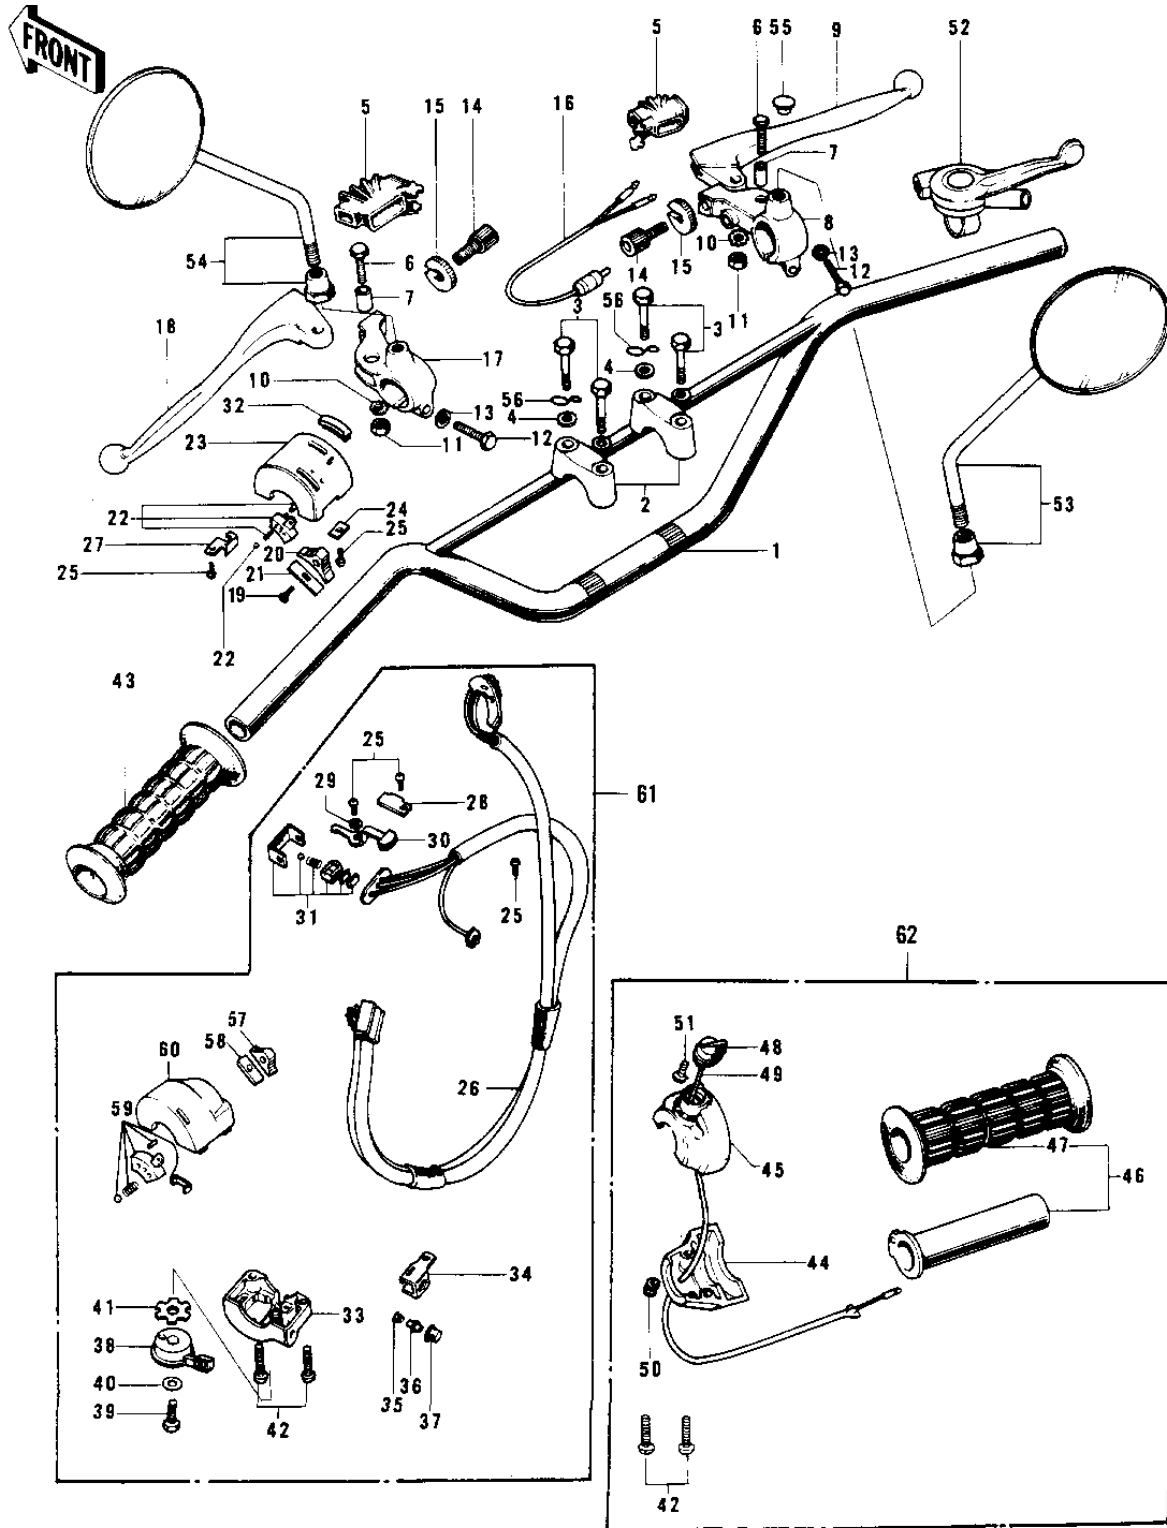

1972 G4TR-B PARTS DIAGRAM

HANDLEBAR G4TR-C 1/2 (70-'73)

G

1972 G4TR-B PARTS LIST

HANDLEBAR G4TR-C 1/2 ('70-'73)

ITEM NAME	PART NUMBER	QUANTITY
-----------	-------------	----------