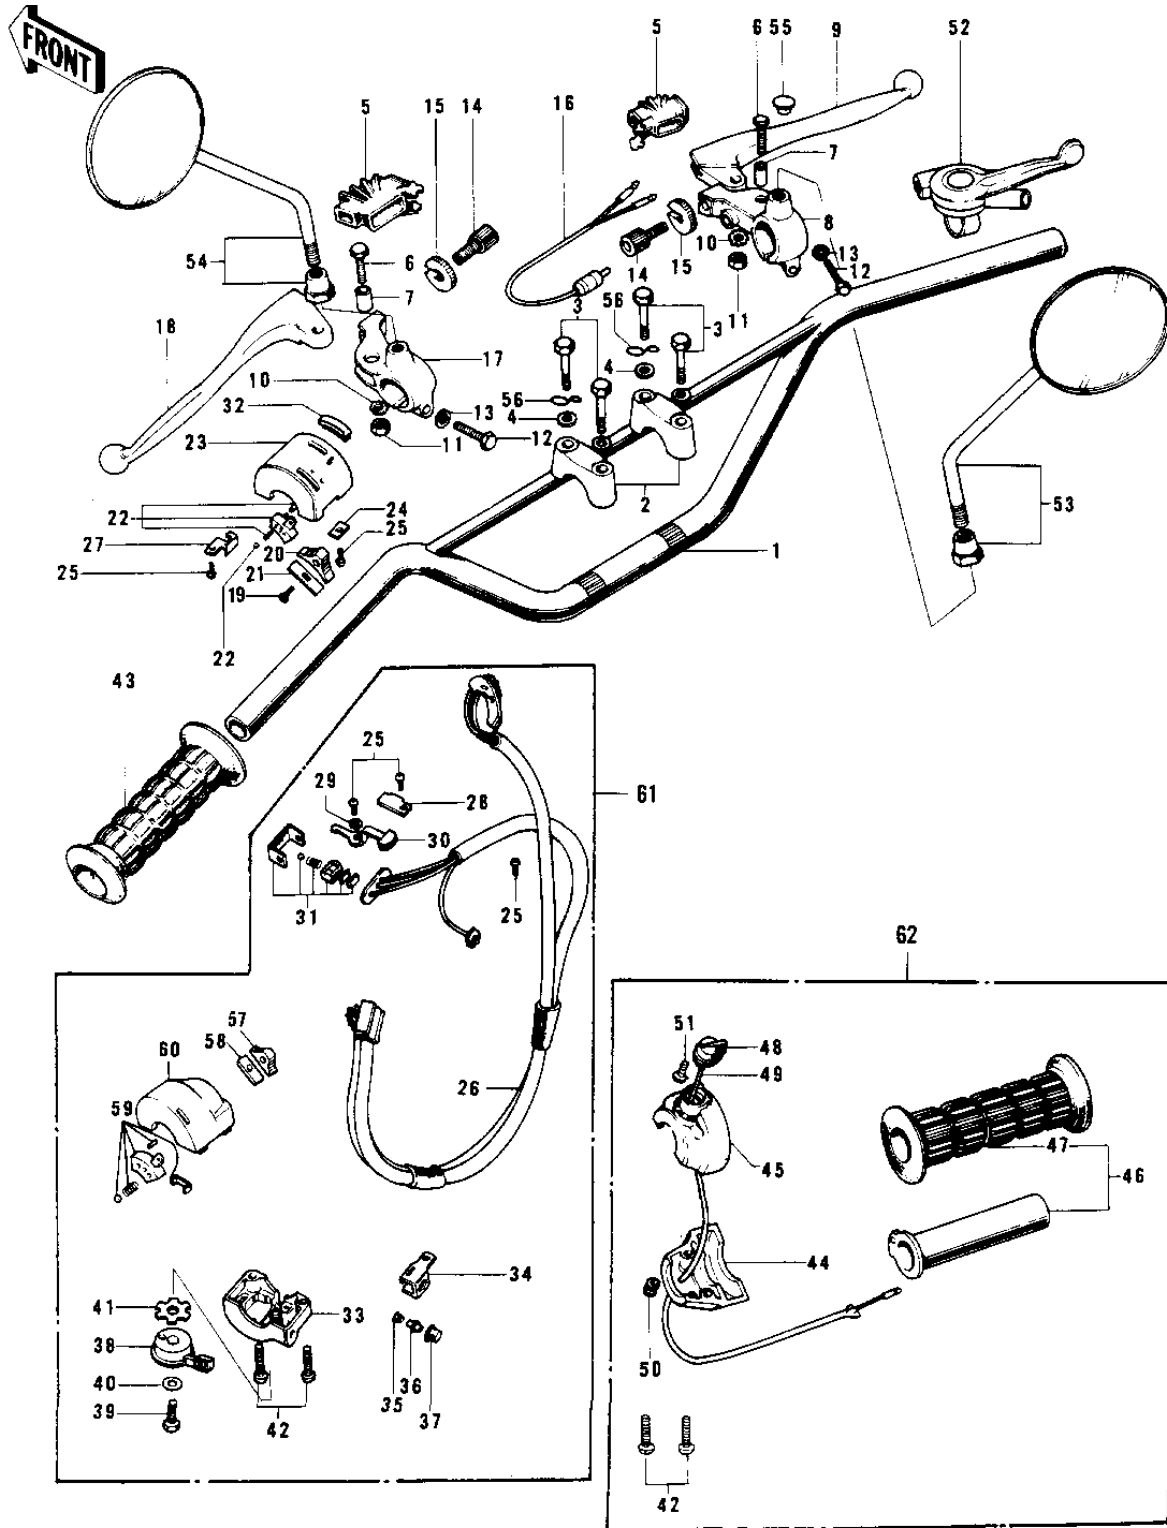

1974 G4TR-D PARTS DIAGRAM

HANDLEBAR G4TR-C 1/2 (70-'73)

G

1974 G4TR-D PARTS LIST

HANDLEBAR G4TR-C 1/2 ('70-'73)

ITEM NAME	PART NUMBER	QUANTITY
HANDLEBAR (Ref # 1)	46004-004	
HOLDER-HANDLEBAR (Ref # 2)	46012-008	
BOLT 8X38 (Ref # 3)	92001-1405	
WASHER SPRING 8MM (Ref # 4)	461F0800	
DUST COVER (Ref # 5)	46071-002	
BOLT HEX HEAD 5X20 (Ref # 6)	92007-020	
COLLAR LEVER (Ref # 7)	46059-011	
HOLDER-FR BRK LEV,BLK (Ref # 8)	46060-009-21	
LEVER FRONT BRAKE (Ref # 9)	46058-004	
WASHER LOCK 5MM (Ref # 10)	464H0500	
NUT 5MM (Ref # 11)	312B0500	
BOLT HEX HEAD 6X25 (Ref # 12)	110N0625	
WASHER PLAIN 6MM (Ref # 13)	410B0600	
SCREW,CABLE ADJUST (Ref # 14)	46055-009	
NUT-LOCK (Ref # 15)	46056-005	
SWITCH-FR. BRAKE LAMP (Ref # 16)	27021-004	
HOLDER-CLUTCH LEV,BLK (Ref # 17)	46094-011-21	
LEVER-CLUTCH (Ref # 18)	46092-015	
SCREW CNTSNK HD 3X8 (Ref # 19)	221B0308A	
KNOB-LH SWITCH (Ref # 20)	46044-009	
SPRING-L.H SW KNOB,B (Ref # 21)	46031-006	
SWITCH-L.H. (Ref # 22)	46089-008	
CASE-L.H. UPPER (Ref # 23)	46086-015	
HOLDER-L.H SW UPPER,B (Ref # 24)	46085-019	
SCREW PAN HEAD 3X5 (Ref # 25)	220B0305A	
WIRING HARNESS-LH SW (Ref # 26)	46082-020	
HOLDER-LH SW UPPER,A (Ref # 27)	46085-020	
HOLDER-L.H SW LOWER,A (Ref # 28)	46085-016	
WASHER (Ref # 29)	92095-010	