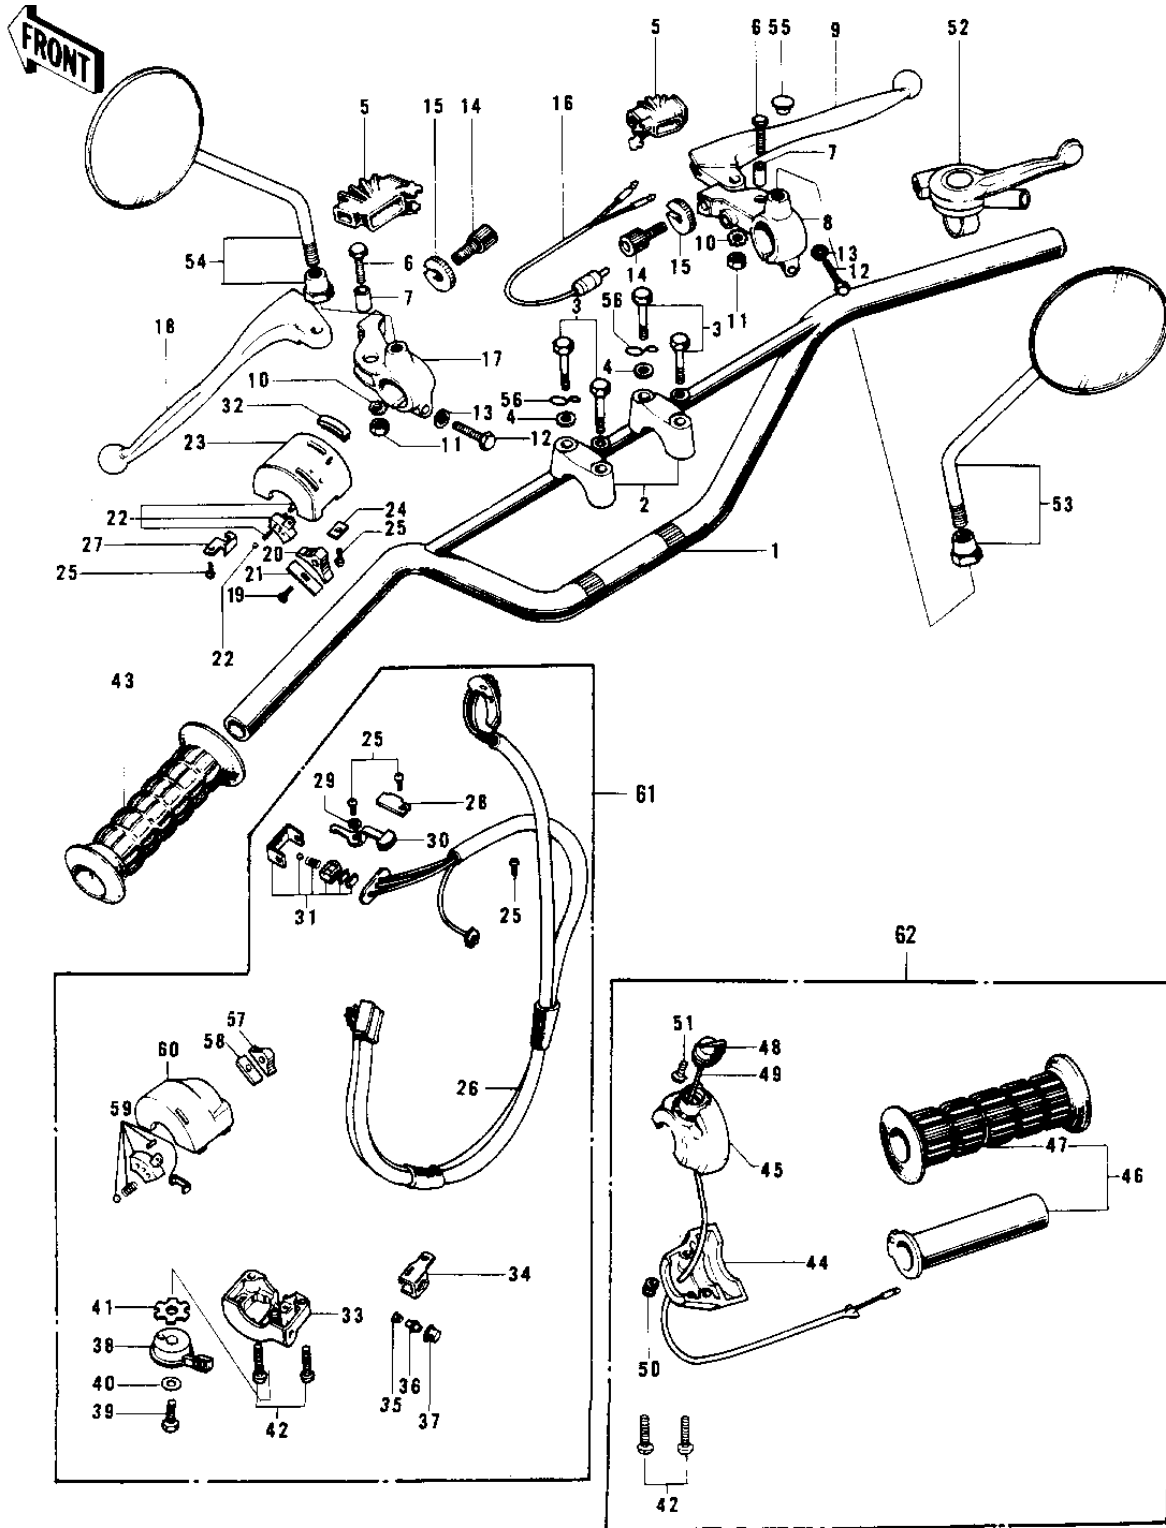

1974 G4TR-D PARTS DIAGRAM

HANDLEBAR G4TR-C 1/2 (70-'73)

G

1974 G4TR-D PARTS LIST

HANDLEBAR G4TR-C 1/2 ('70-'73)

ITEM NAME	PART NUMBER	QUANTITY
HANDLEBAR (Ref # 1)	46004-004	
HOLDER-HANDLEBAR (Ref # 2)	46012-008	
BOLT 8X38 (Ref # 3)	92001-1405	
WASHER SPRING 8MM (Ref # 4)	461F0800	
DUST COVER (Ref # 5)	46071-002	
BOLT HEX HEAD 5X20 (Ref # 6)	92007-020	
COLLAR LEVER (Ref # 7)	46059-011	
HOLDER-FR BRK LEV,BLK (Ref # 8)	46060-009-21	
LEVER FRONT BRAKE (Ref # 9)	46058-004	
WASHER LOCK 5MM (Ref # 10)	464H0500	
NUT 5MM (Ref # 11)	312B0500	
BOLT HEX HEAD 6X25 (Ref # 12)	110N0625	
WASHER PLAIN 6MM (Ref # 13)	410B0600	
SCREW,CABLE ADJUST (Ref # 14)	46055-009	
NUT-LOCK (Ref # 15)	46056-005	
SWITCH-FR. BRAKE LAMP (Ref # 16)	27021-004	
HOLDER-CLUTCH LEV,BLK (Ref # 17)	46094-011-21	
LEVER-CLUTCH (Ref # 18)	46092-015	
SCREW CNTSNK HD 3X8 (Ref # 19)	221B0308A	
KNOB-LH SWITCH (Ref # 20)	46044-009	
SPRING-L.H SW KNOB,B (Ref # 21)	46031-006	
SWITCH-L.H. (Ref # 22)	46089-008	
CASE-L.H. UPPER (Ref # 23)	46086-015	
HOLDER-L.H SW UPPER,B (Ref # 24)	46085-019	
SCREW PAN HEAD 3X5 (Ref # 25)	220B0305A	
WIRING HARNESS-LH SW (Ref # 26)	46082-020	
HOLDER-LH SW UPPER,A (Ref # 27)	46085-020	
HOLDER-L.H SW LOWER,A (Ref # 28)	46085-016	
WASHER (Ref # 29)	92095-010	