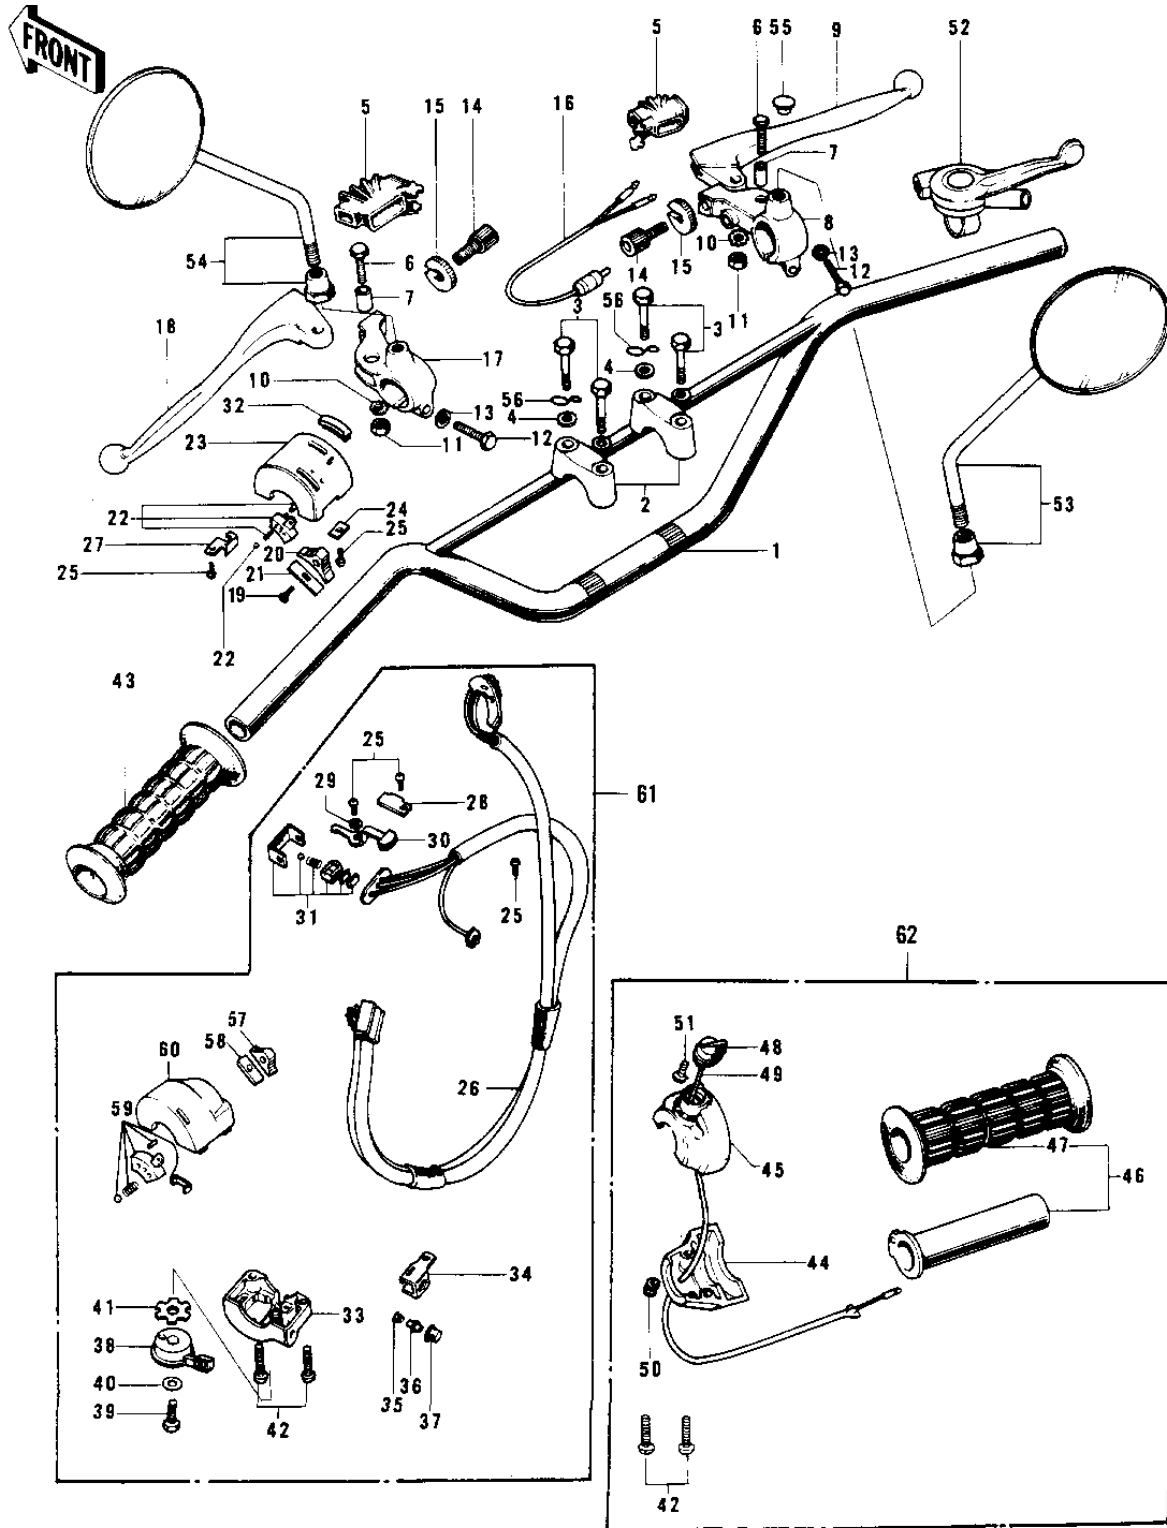

1975 G4TR-E PARTS DIAGRAM

HANDLEBAR G4TR-C 1/2 (70-'73)

G

1975 G4TR-E PARTS LIST

HANDLEBAR G4TR-C 1/2 ('70-'73)

ITEM NAME	PART NUMBER	QUANTITY
HANDLEBAR (Ref # 1)	46004-004	1
HOLDER-HANDLEBAR (Ref # 2)	46012-008	2
BOLT 8X38 (Ref # 3)	92001-1405	4
WASHER SPRING 8MM (Ref # 4)	461F0800	4
DUST COVER (Ref # 5)	46071-002	2
BOLT HEX HEAD 5X20 (Ref # 6)	92007-020	2
COLLAR LEVER (Ref # 7)	46059-011	2
HOLDER-FR BRK LEV,BLK (Ref # 8)	46060-009-21	1
LEVER FRONT BRAKE (Ref # 9)	46058-004	1
WASHER LOCK 5MM (Ref # 10)	464H0500	2
NUT 5MM (Ref # 11)	312B0500	2
BOLT HEX HEAD 6X25 (Ref # 12)	110N0625	2
WASHER PLAIN 6MM (Ref # 13)	410B0600	2
SCREW,CABLE ADJUST (Ref # 14)	46055-009	2
NUT-LOCK (Ref # 15)	46056-005	2
SWITCH-FR. BRAKE LAMP (Ref # 16)	27021-004	1
HOLDER-CLUTCH LEV,BLK (Ref # 17)	46094-011-21	1
LEVER-CLUTCH (Ref # 18)	46092-015	1
SCREW CNTSNK HD 3X8 (Ref # 19)	221B0308A	1
KNOB-LH SWITCH (Ref # 20)	46044-009	1
SPRING-L.H SW KNOB,B (Ref # 21)	46031-006	1
SWITCH-L.H. (Ref # 22)	46089-008	1
CASE-L.H. UPPER (Ref # 23)	46086-015	1
HOLDER-L.H SW UPPER,B (Ref # 24)	46085-019	1
SCREW PAN HEAD 3X5 (Ref # 25)	220B0305A	5
WIRING HARNESS-LH SW (Ref # 26)	46082-020	1
HOLDER-LH SW UPPER,A (Ref # 27)	46085-020	1
HOLDER-L.H SW LOWER,A (Ref # 28)	46085-016	1
WASHER (Ref # 29)	92095-010	1