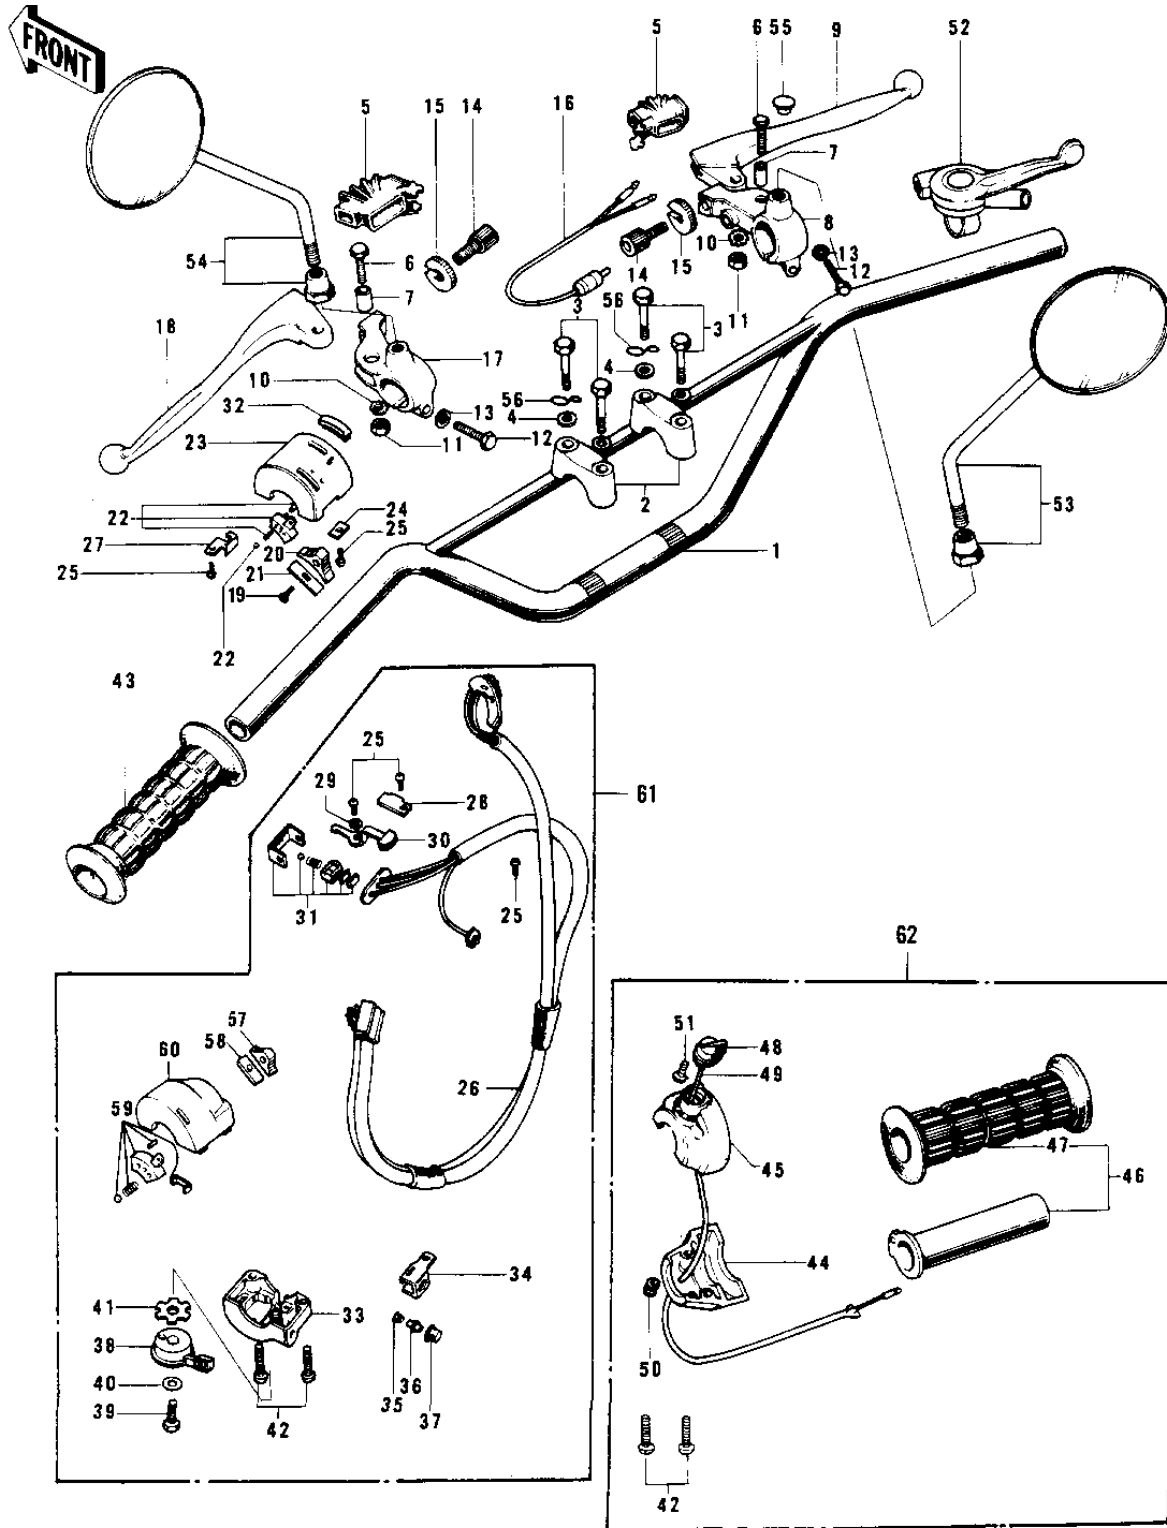

1976 KV100-A7 PARTS DIAGRAM

HANDLEBAR G4TR-C 1/2 (70-'73)

G

1976 KV100-A7 PARTS LIST

HANDLEBAR G4TR-C 1/2 ('70-'73)

ITEM NAME	PART NUMBER	QUANTITY
HANDLEBAR (Ref # 1)	46004-004	1
HOLDER-HANDLEBAR (Ref # 2)	46012-008	2
BOLT 8X38 (Ref # 3)	92001-1405	4
WASHER SPRING 8MM (Ref # 4)	461F0800	4
DUST COVER (Ref # 5)	46071-002	2
BOLT HEX HEAD 5X20 (Ref # 6)	92007-020	2
COLLAR LEVER (Ref # 7)	46059-011	2
HOLDER-FR BRK LEV,BLK (Ref # 8)	46060-009-21	1
LEVER FRONT BRAKE (Ref # 9)	46058-004	1
WASHER LOCK 5MM (Ref # 10)	464H0500	2
NUT 5MM (Ref # 11)	312B0500	2
BOLT HEX HEAD 6X25 (Ref # 12)	110N0625	2
WASHER PLAIN 6MM (Ref # 13)	410B0600	2
SCREW,CABLE ADJUST (Ref # 14)	46055-009	2
NUT-LOCK (Ref # 15)	46056-005	2
SWITCH-FR. BRAKE LAMP (Ref # 16)	27021-004	1
HOLDER-CLUTCH LEV,BLK (Ref # 17)	46094-011-21	1
LEVER-CLUTCH (Ref # 18)	46092-015	1
SCREW CNTSNK HD 3X8 (Ref # 19)	221B0308A	1
KNOB-LH SWITCH (Ref # 20)	46044-009	1
SPRING-L.H SW KNOB,B (Ref # 21)	46031-006	1
SWITCH-L.H. (Ref # 22)	46089-008	1
CASE-L.H. UPPER (Ref # 23)	46086-015	1
HOLDER-L.H SW UPPER,B (Ref # 24)	46085-019	1
SCREW PAN HEAD 3X5 (Ref # 25)	220B0305A	5
WIRING HARNESS-LH SW (Ref # 26)	46082-020	1
HOLDER-LH SW UPPER,A (Ref # 27)	46085-020	1
HOLDER-L.H SW LOWER,A (Ref # 28)	46085-016	1
WASHER (Ref # 29)	92095-010	1