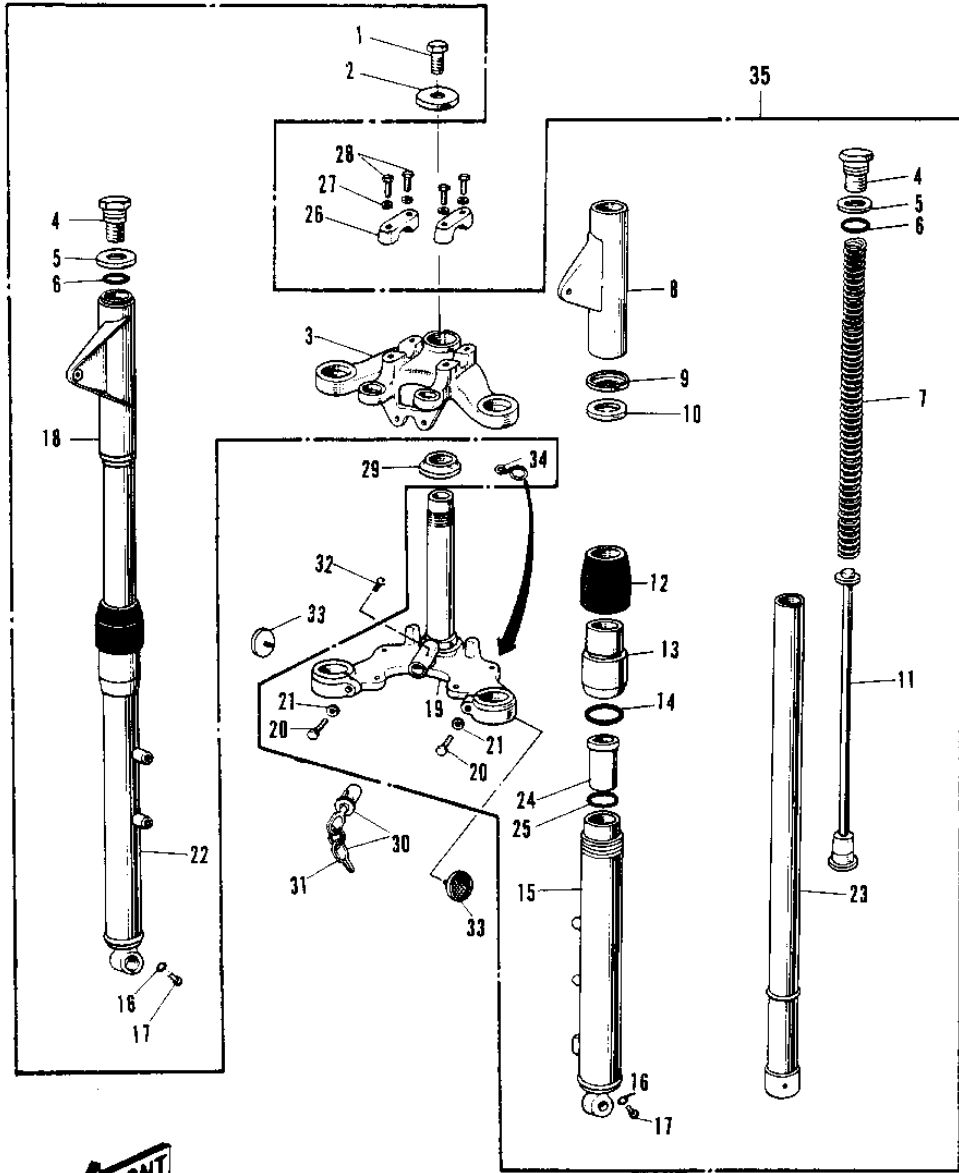

1972 G4TR-B PARTS DIAGRAM

FRONT FORK G4TR/A 1/2 ('70-73)

FRONT

G4TR/A